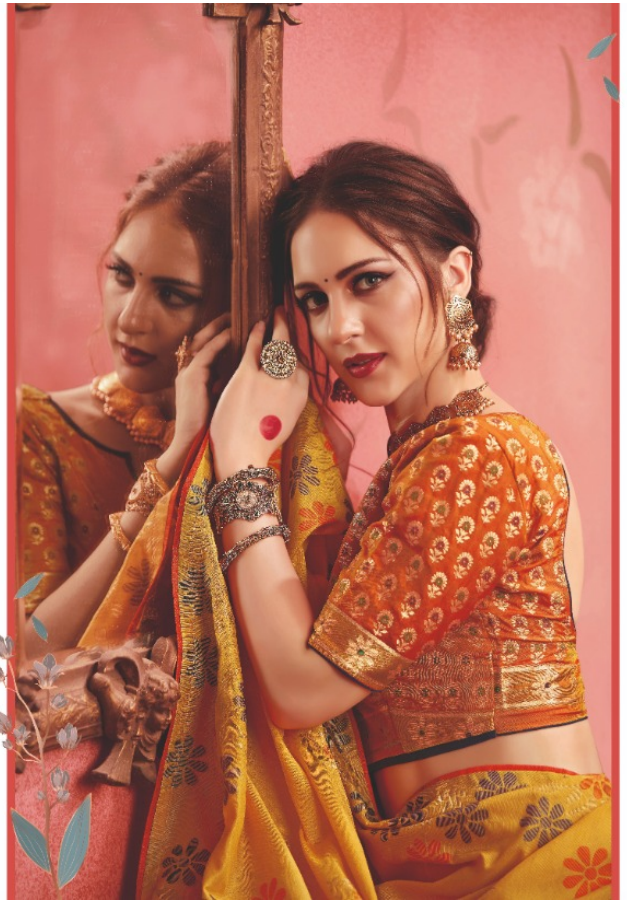

5039

5040

SAREE | SUITS | LEBENGA | EUNICS

complete online experience for you

Shagun

CATALOG NAME : **Shagun Silk**  
PIECES : **10**

	<b>FABRICS DETAILS (Material Only)</b>
<b>Fabrics</b>	Blended Cotton Jacquard Banarasi Silk
<b>Blouse</b>	Blended Silk Jacquard