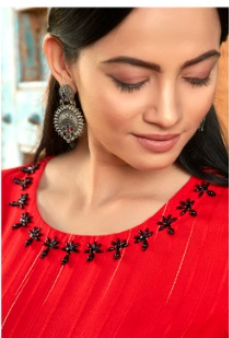

Embrace an eye-enchanting fascinating personality.

5005