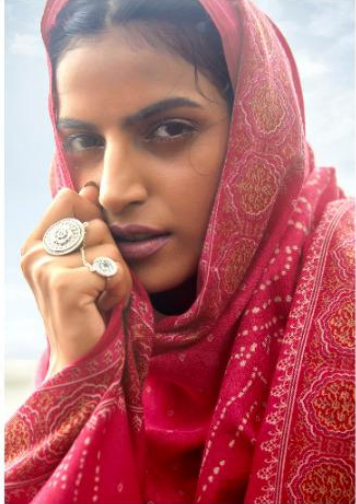

New Dimension **Sadhana**

9418