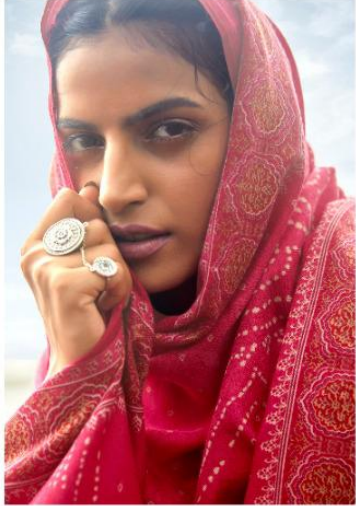

New Dimension **Sadhana**

9418