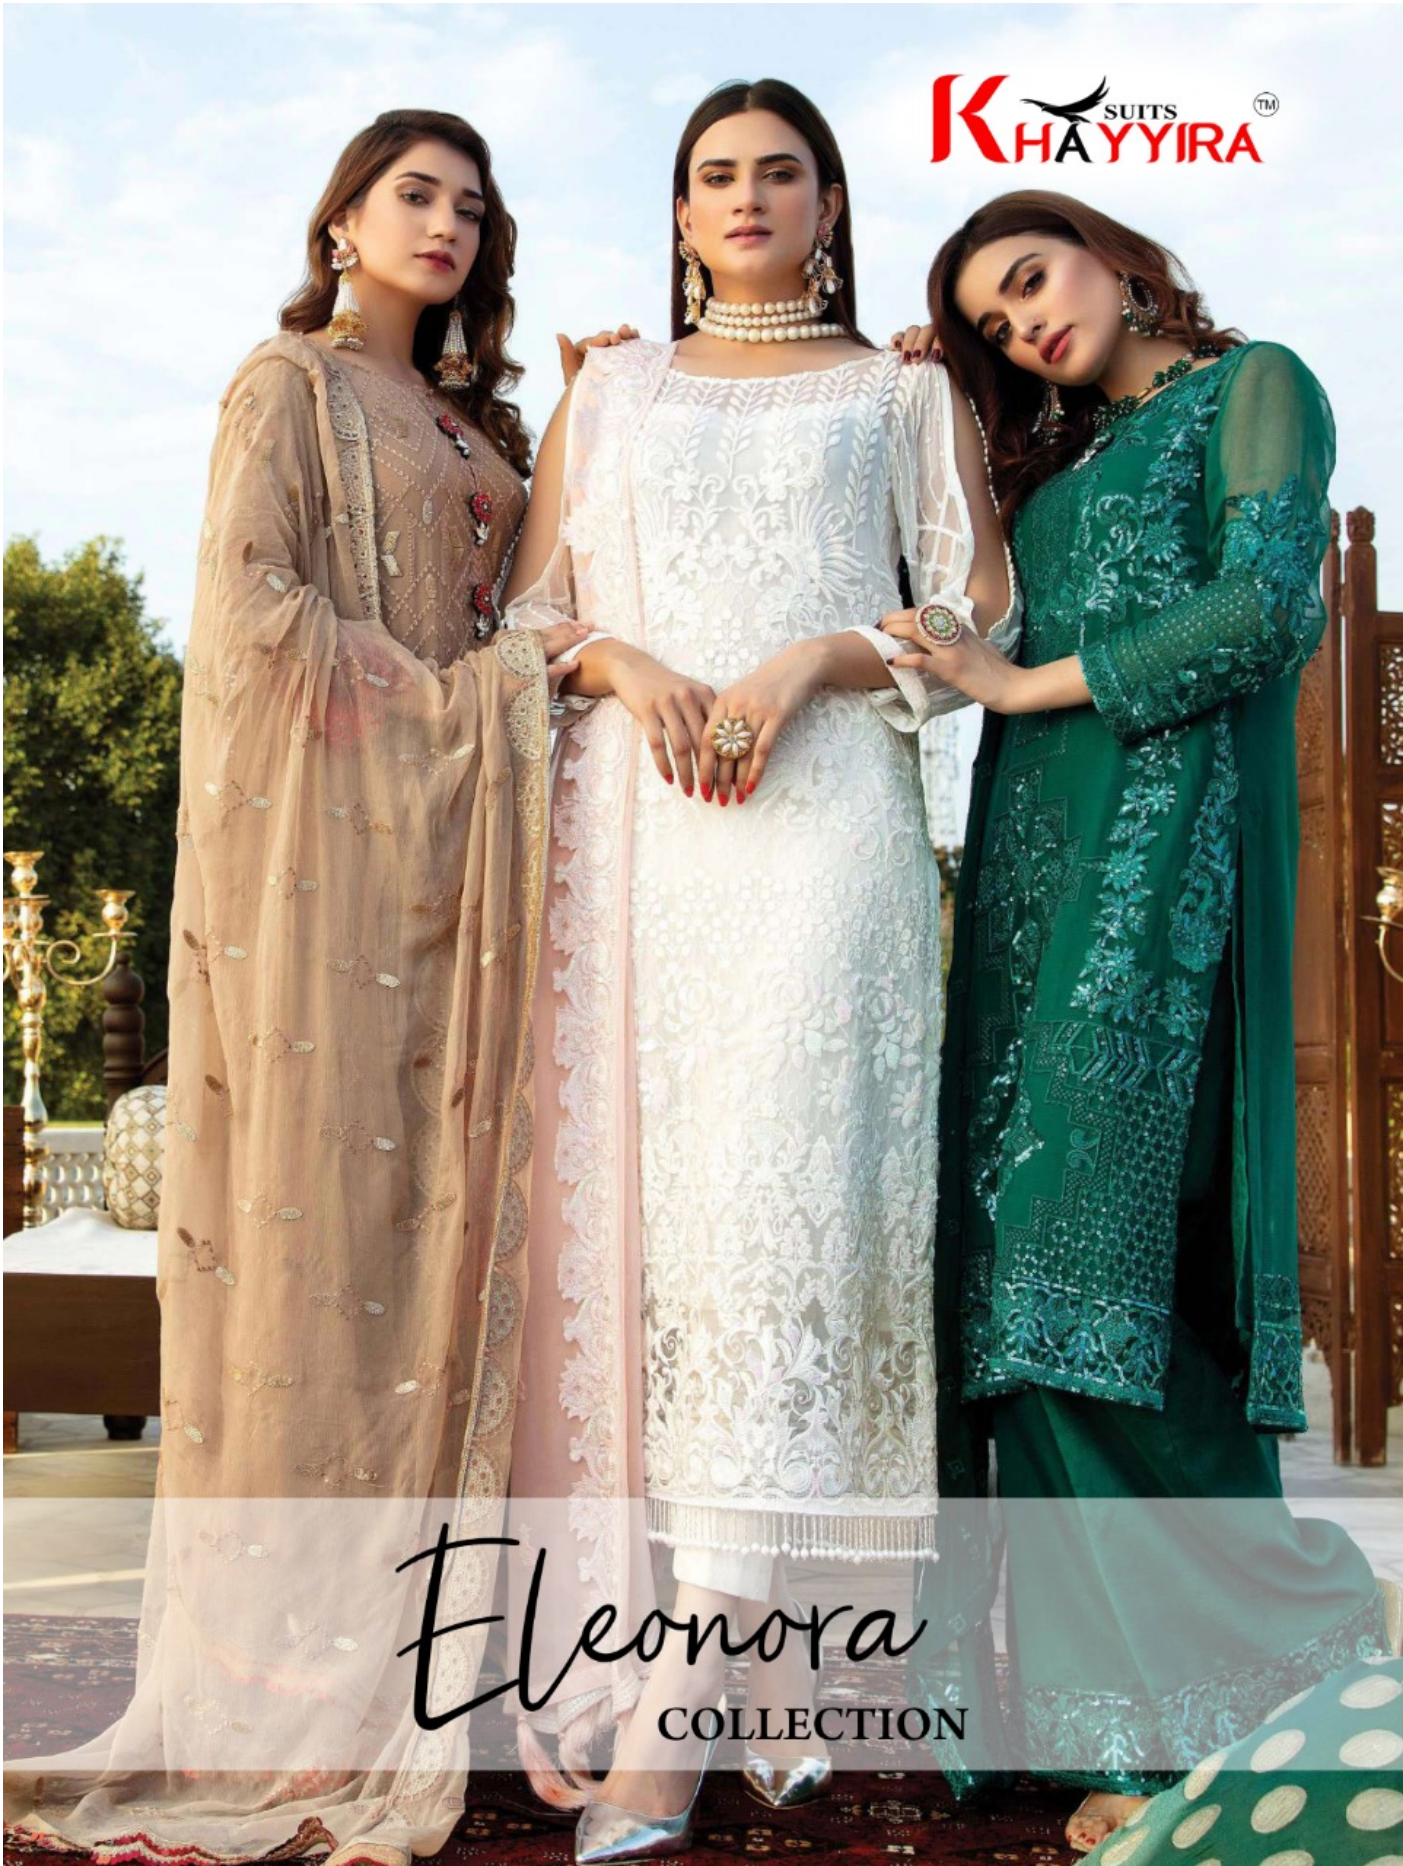

**Top - Georgette heavy embroidered
Inner Bottom - Santoon with bottom emb patch
Dupatta - Nazneen heavy embroidered**

K SUITS
HAYYIRA™

Eleonora
COLLECTION

D.NO

TOP

INNER BOTTOM

DUPATTA

1063

GEORGETTE
HEAVY EMBROIDERED

SANTOON WITH
BOTTOM EMB PATCH

NET HEAVY
EMBROIDERED

1064

GEORGETTE
HEAVY EMBROIDERED

SANTOON WITH
BOTTOM EMB PATCH

NET HEAVY
EMBROIDERED

1065

GEORGETTE
HEAVY EMBROIDERED

SANTOON WITH
BOTTOM EMB PATCH

NET HEAVY
EMBROIDERED

1066

GEORGETTE
HEAVY EMBROIDERED

SANTOON WITH
BOTTOM EMB PATCH

NET HEAVY
EMBROIDERED

1067