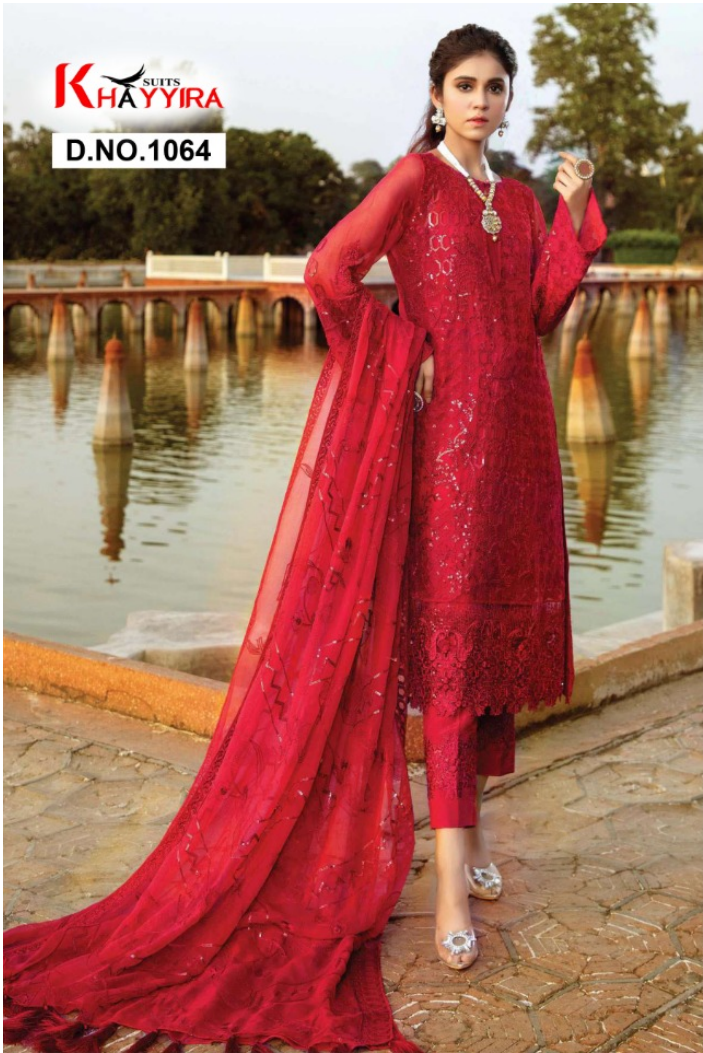

Top - Georgette heavy embroidered
Inner Bottom - Santoon with bottom emb patch
Dupatta - Nazneen heavy embroidered

K SUITS
HAYYIRA

D.NO.1064