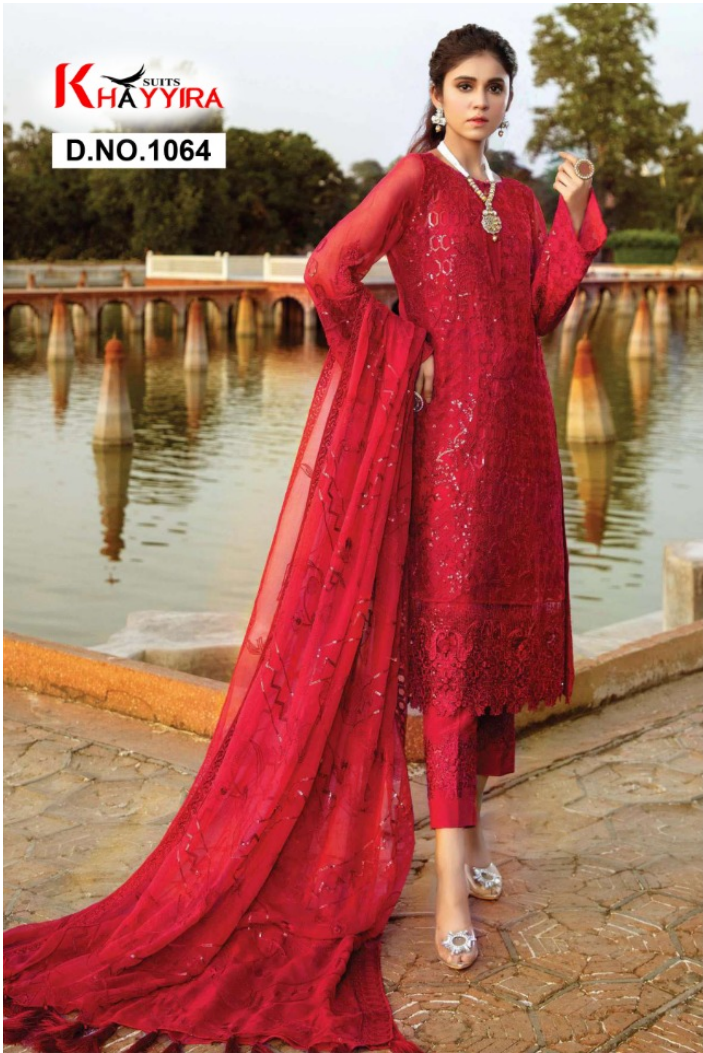

Top - Georgette heavy embroidered
Inner Bottom - Santoon with bottom emb patch
Dupatta - Nazneen heavy embroidered