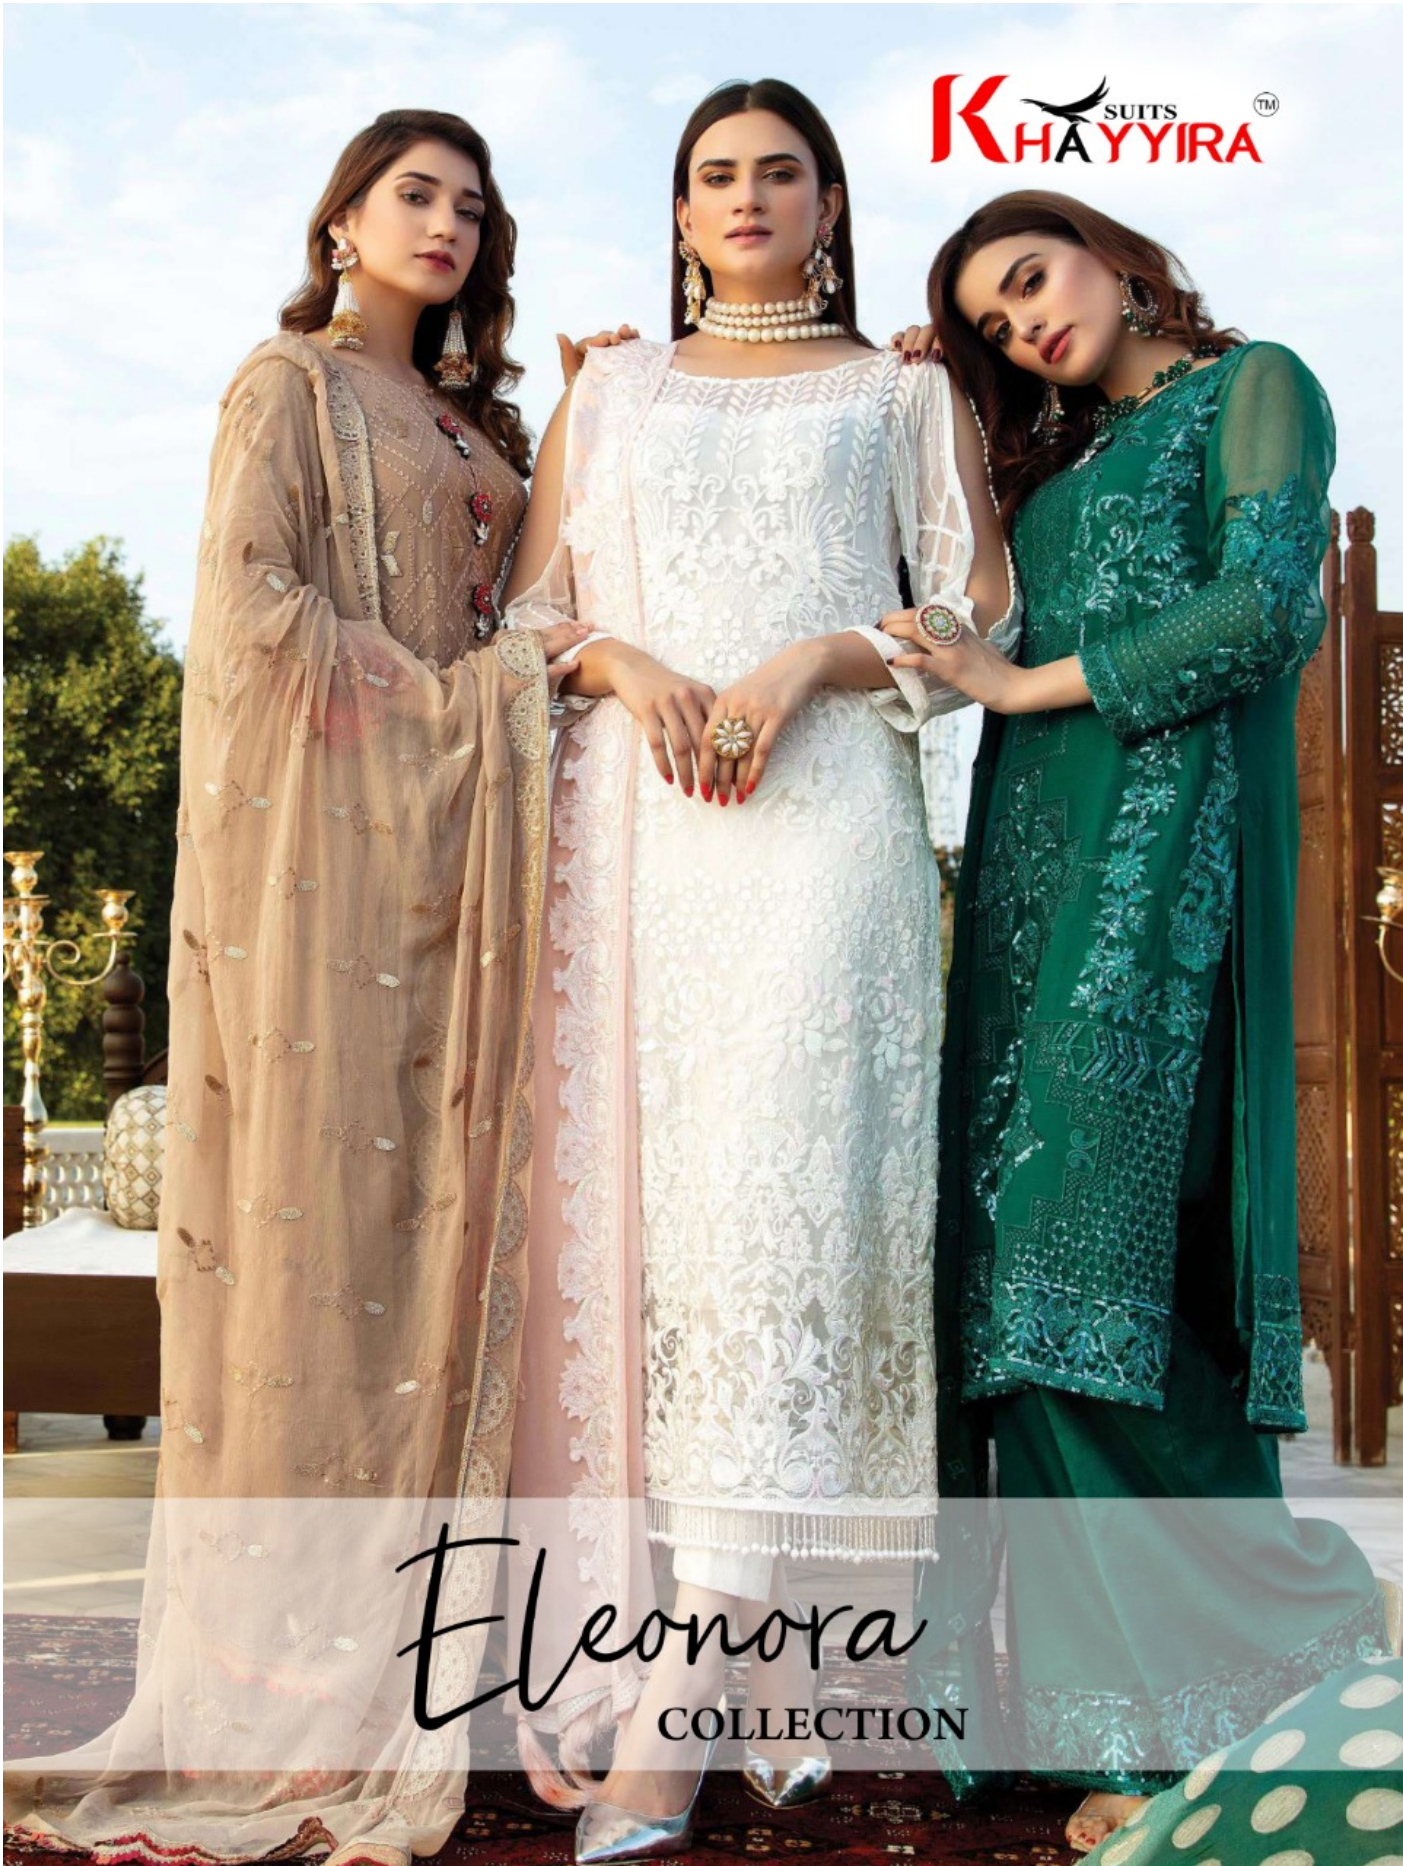

**Top - Georgette heavy embroidered**  
**Inner Bottom - Santoon with bottom emb patch**  
**Dupatta - Nazneen heavy embroidered**

**K** SUITS  
**HAYYIRA**™

*Eleonora*  
COLLECTION

**D.NO**

**TOP**

**INNER BOTTOM**

**DUPATTA**

1063

GEORGETTE  
HEAVY EMBROIDERED

SANTOON WITH  
BOTTOM EMB PATCH

NET HEAVY  
EMBROIDERED

1064

GEORGETTE  
HEAVY EMBROIDERED

SANTOON WITH  
BOTTOM EMB PATCH

NET HEAVY  
EMBROIDERED

1065

GEORGETTE  
HEAVY EMBROIDERED

SANTOON WITH  
BOTTOM EMB PATCH

NET HEAVY  
EMBROIDERED

1066

GEORGETTE  
HEAVY EMBROIDERED

SANTOON WITH  
BOTTOM EMB PATCH

**Top - Georgette heavy embroidered**  
**Inner Bottom - Santoon silk**  
**Dupatta - Nazneen heavy embroidered**