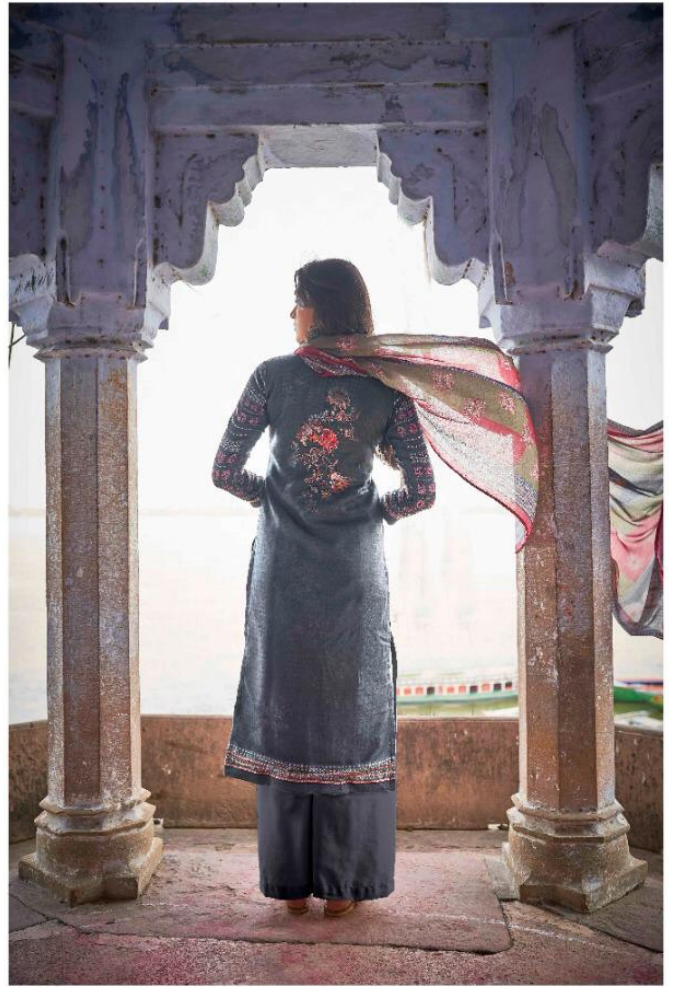

eternal crafted
bespoke collaboration of sarwar kamrez & dupatta

KALKI
fashion
12345 678910 111213

K
KALKI
fashion
INDIAN STYLE WEAR

eternal crafted
bespoke collaboration of vintage hangers & dupatta

13002