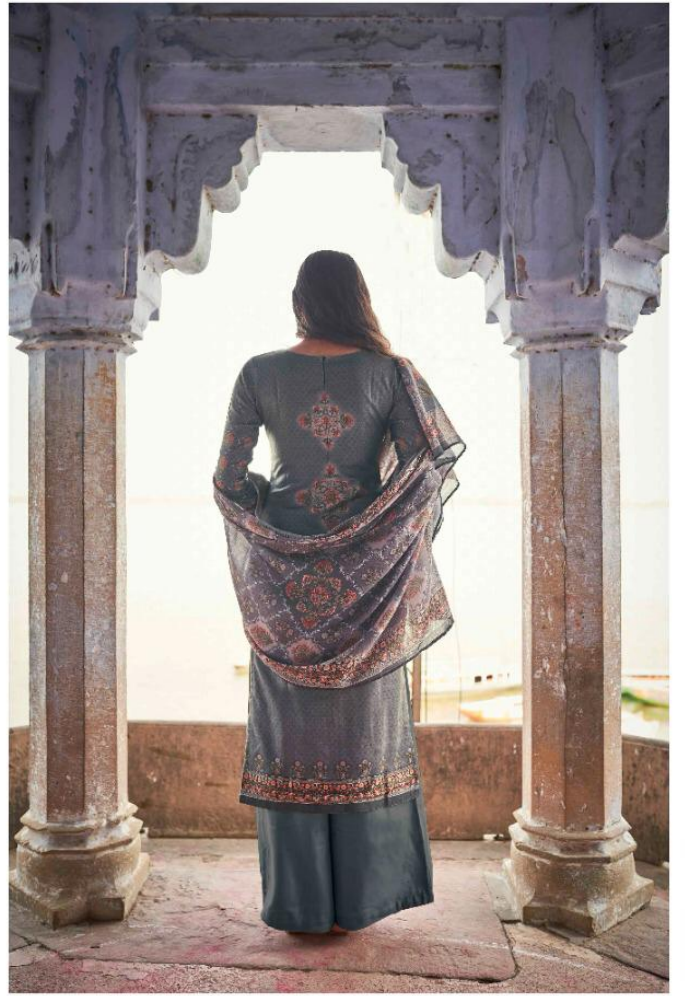

eternal crafted
bespoke collaboration of vintage kameez & dupatta

KALKI
fusion
TRADITION MEETS MODERN