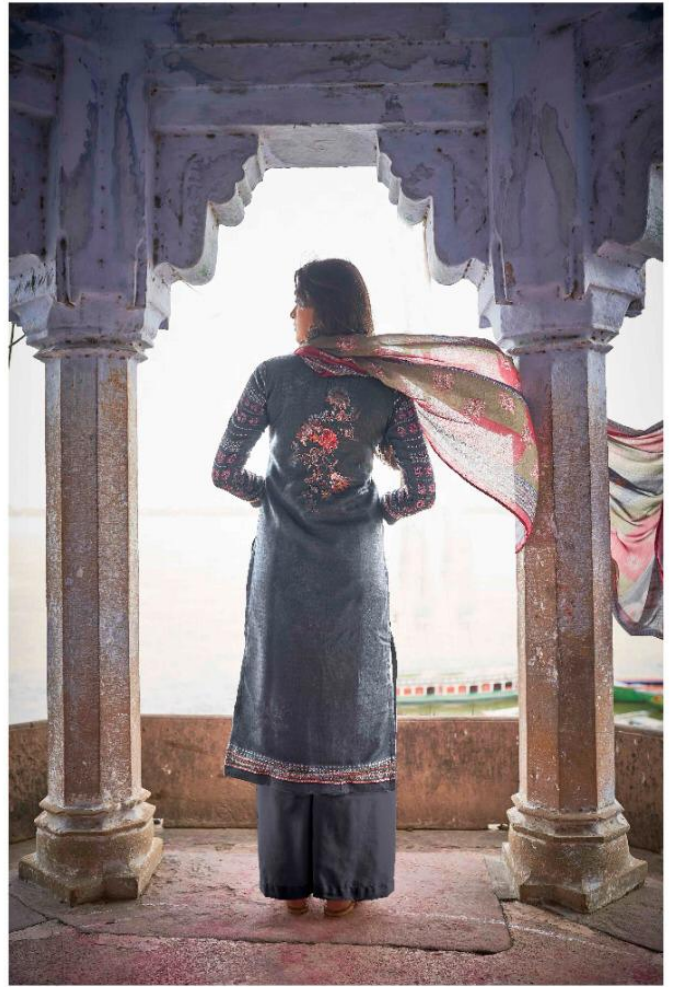

eternal crafted
bespoke collaboration of sarwar kamrez & dupatta

KALKI
fashion
12345 678910 111213

K
KALKI
fusion
INDIAN STYLE WEAR

eternal crafted

bespoke collaboration of vintage hangers & dupatta

13002

K
KALKI
fashion