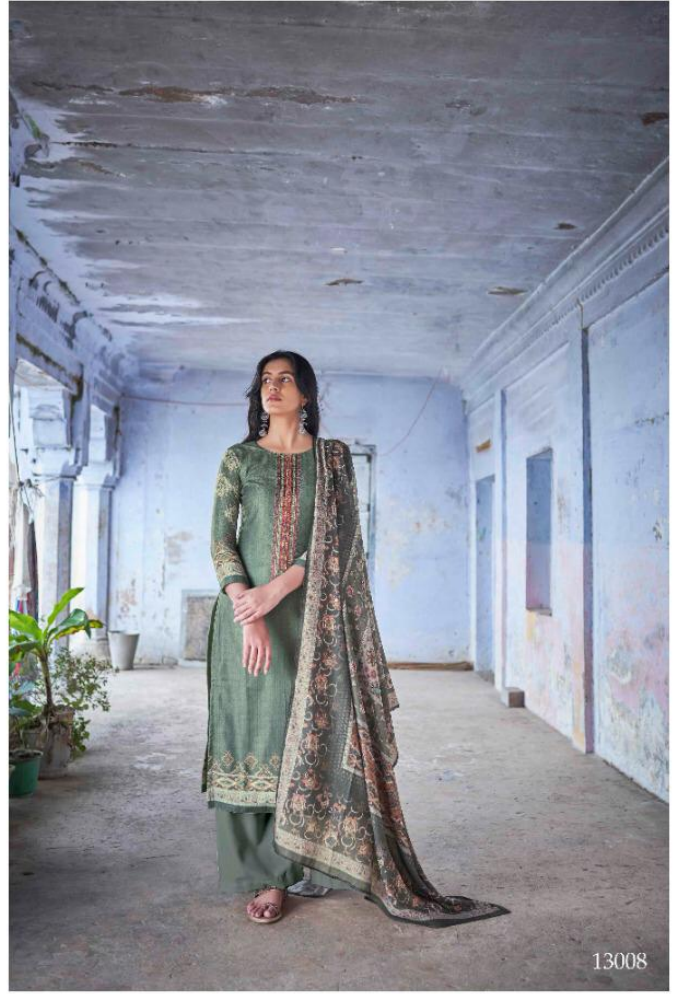

K
KALKI
fashion

eternal crafted
bespoke collaboration of sultans, harem, & dupatta

13008