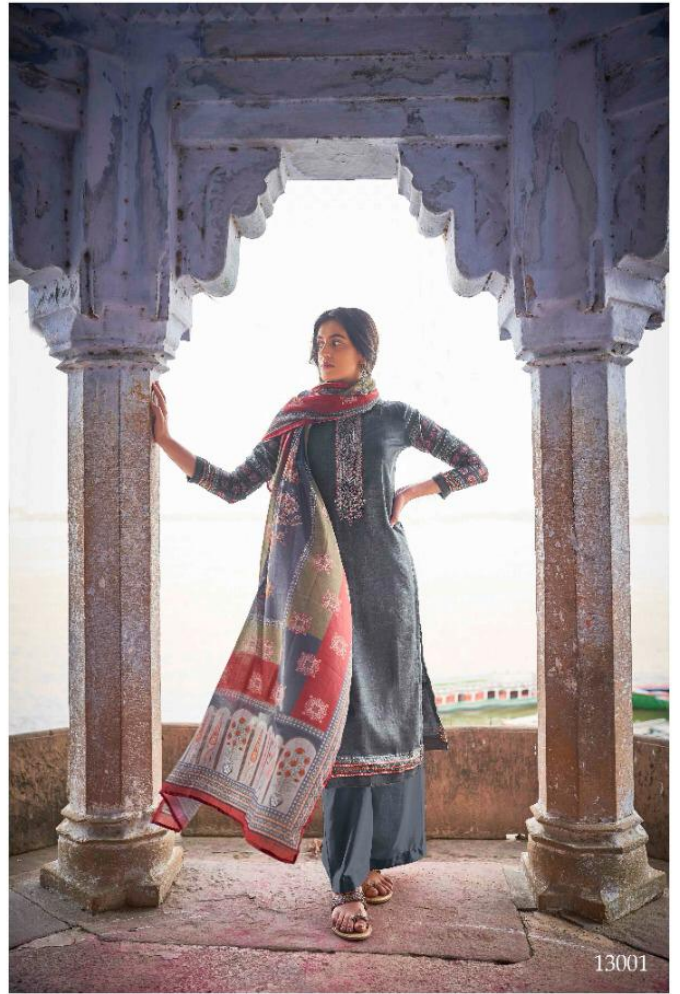

K
KALKI
fashion
INDIAN STYLE WEAR

eternal crafted

inspire collaboration of culture, heritage & dupatta