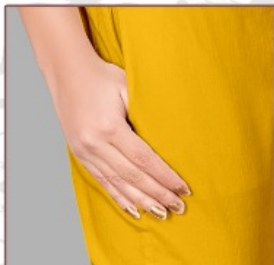

BOTTOM POTALI
BUTTON

POCKET

FIESTA

**BLACK
STRETCHABLE
PANT**

FABRIC: STRETCHABLE
VISCOSE
SIZE : L, XL, XXL
LENTH : 38 INCH

ONE SIDE BUTTON

BOTTOM POTALI
BUTTON

POCKET

Art Riddh'S Group

FIESTA

YELLOW
STRETCHABLE
PANT

FABRIC: STRETCHABLE
VISCOSE
SIZE : L, XL, XXL
LENTH : 38 INCH

ONE SIDE BUTTON
AND CHAIN

BOTTOM POTALI
BUTTON

POCKET

Art Riddh'S Group

FIESTA

ONE SIDE BUTTON

BOTTOM POTALI
BUTTON

POCKET

BLUE
STRETCHABLE
PANT

FABRIC: STRETCHABLE
VISCOSE
SIZE : L, XL, XXL
LENTH : 38 INCH

Art Riddh'S Group

FIESTA