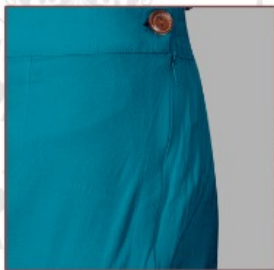

**WHITE
STRETCHABLE
PANT**

FABRIC:STRETCHABLE
VISCOSE
SIZE :L,XL,XXL
LENTH :38 INCH

ONE SIDE BUTTON

BOTTOM POTALI
BUTTON

POCKET

Art Riddh'S Group

FIESTA

**C-GREEN
STRETCHABLE
PANT**

FABRIC: STRETCHABLE
VISCOSE
SIZE : L, XL, XXL
LENTH : 38 INCH

ONE SIDE BUTTON

BOTTOM POTALI
BUTTON

POCKET

Art Riddh'S Group

FIESTA

**BROWN
STRETCHABLE
PANT**

FABRIC:STRETCHABLE
VISCOSE
SIZE :L,XL,XXL
LENTH :38 INCH

ONE SIDE BUTTON

BOTTOM POTALI
BUTTON

POCKET

Art Riddh'S Group

FIESTA

GAJRI
STRETCHABLE
PANT

FABRIC:STRETCHABLE
VISCOSE
SIZE :L,XL,XXL
LENTH :38 INCH

ONE SIDE BUTTON

BOTTOM POTALI
BUTTON

POCKET

FIESTA

**BLACK
STRETCHABLE
PANT**

FABRIC: STRETCHABLE
VISCOSE
SIZE : L, XL, XXL
LENTH : 38 INCH

ONE SIDE BUTTON

BOTTOM POTALI
BUTTON

POCKET