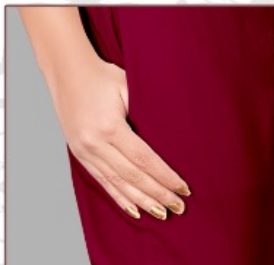

FIESTA

ONE SIDE BUTTON

BOTTOM POTALI
BUTTON

POCKET

BLUE
STRETCHABLE
PANT

FABRIC: STRETCHABLE
VISCOSE
SIZE : L, XL, XXL
LENTH : 38 INCH

Art Riddh'S Group

FIESTA

**CREAM
STRETCHABLE
PANT**

FABRIC:STRETCHABLE
VISCOSE
SIZE :L,XL,XXL
LENTH :38 INCH

ONE SIDE BUTTON

BOTTOM POTALI
BUTTON

POCKET

Art Riddh'S Group

FIESTA

MARUN
STRETCHABLE
PANT

FABRIC: STRETCHABLE
VISCOSE
SIZE : L, XL, XXL
LENTH : 38 INCH

ONE SIDE BUTTON

BOTTOM POTALI
BUTTON

POCKET

Art Riddh'S Group