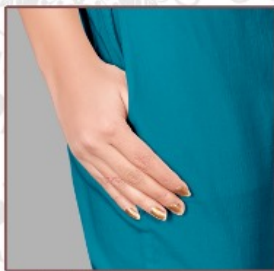

FIESTA

ONE SIDE BUTTON

BOTTOM POTALI
BUTTON

POCKET

NEAVY BLUE
STRETCHABLE
PANT

FABRIC:STRETCHABLE
VISCOSE
SIZE :L,XL,XXL
LENTH :38 INCH

Art Riddh'S Group

FIESTA

**WHITE
STRETCHABLE
PANT**

FABRIC:STRETCHABLE
VISCOSE
SIZE :L,XL,XXL
LENTH :38 INCH

ONE SIDE BUTTON

BOTTOM POTALI
BUTTON

POCKET

Art Riddh'S Group

FIESTA

**C-GREEN
STRETCHABLE
PANT**

FABRIC: STRETCHABLE
VISCOSE
SIZE : L, XL, XXL
LENTH : 38 INCH

ONE SIDE BUTTON

BOTTOM POTALI
BUTTON

POCKET

Art Riddh'S Group

FIESTA

**BROWN
STRETCHABLE
PANT**

FABRIC:STRETCHABLE
VISCOSE
SIZE :L,XL,XXL
LENTH :38 INCH

ONE SIDE BUTTON

BOTTOM POTALI
BUTTON

POCKET

Art Riddh'S Group

FIESTA

GAJRI
STRETCHABLE
PANT

FABRIC:STRETCHABLE
VISCOSE
SIZE :L,XL,XXL
LENTH :38 INCH

ONE SIDE BUTTON