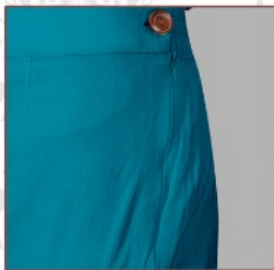

FIESTA

ONE SIDE BUTTON

BOTTOM POTALI
BUTTON

POCKET

NEAVY BLUE
STRETCHABLE
PANT

FABRIC:STRETCHABLE
VISCOSE
SIZE :L,XL,XXL
LENTH :38 INCH

Art Riddh'S Group

FIESTA

**WHITE
STRETCHABLE
PANT**

FABRIC:STRETCHABLE
VISCOSE
SIZE :L,XL,XXL
LENTH :38 INCH

ONE SIDE BUTTON

BOTTOM POTALI
BUTTON

POCKET

Art Riddh'S Group

FIESTA

**C-GREEN
STRETCHABLE
PANT**

FABRIC: STRETCHABLE
VISCOSE
SIZE : L, XL, XXL
LENTH : 38 INCH

ONE SIDE BUTTON

BOTTOM POTALI
BUTTON

POCKET

Art Riddh'S Group

FIESTA

**BROWN
STRETCHABLE
PANT**

FABRIC:STRETCHABLE
VISCOSE
SIZE :L,XL,XXL
LENTH :38 INCH

ONE SIDE BUTTON

BOTTOM POTALI
BUTTON

POCKET

Art Riddh'S Group

FIESTA

GAJRI
STRETCHABLE
PANT

FABRIC:STRETCHABLE
VISCOSE
SIZE :L,XL,XXL
LENTH :38 INCH

ONE SIDE BUTTON