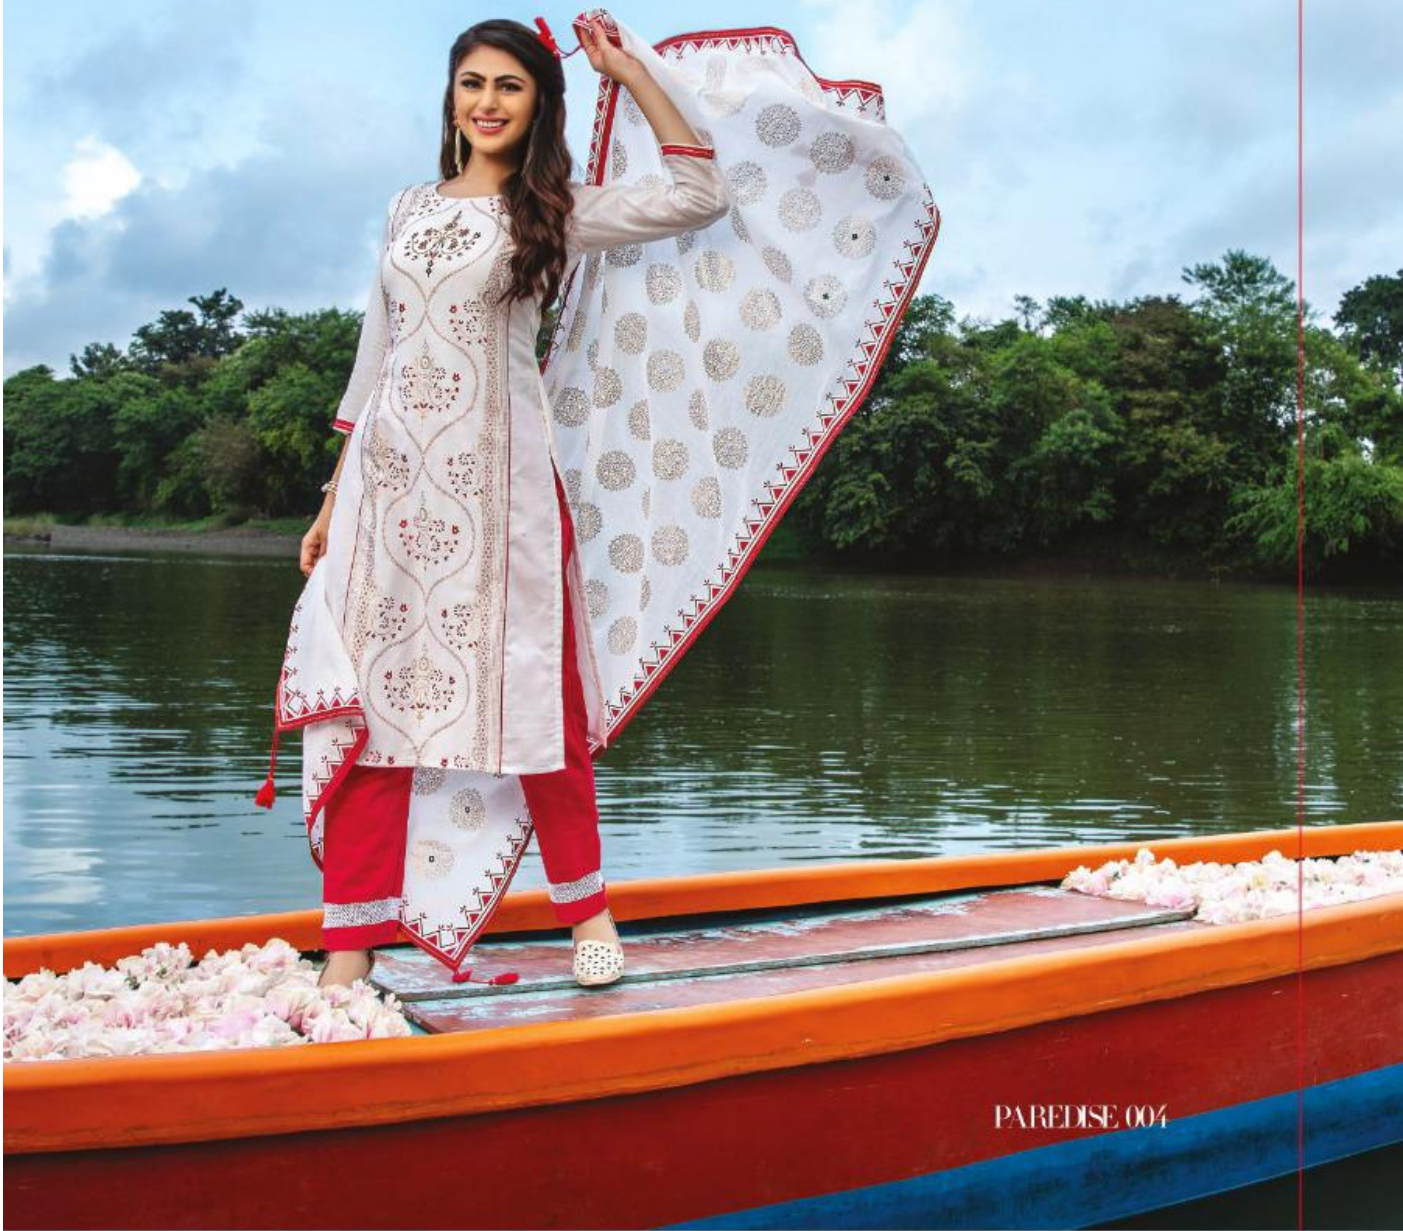

CLASSIC STYLES WITH LUXURIOUS SOFT FABRICS ARE HIGHLIGHTED BY REFINED AND FEMININE DETAILS

PARADISE 004