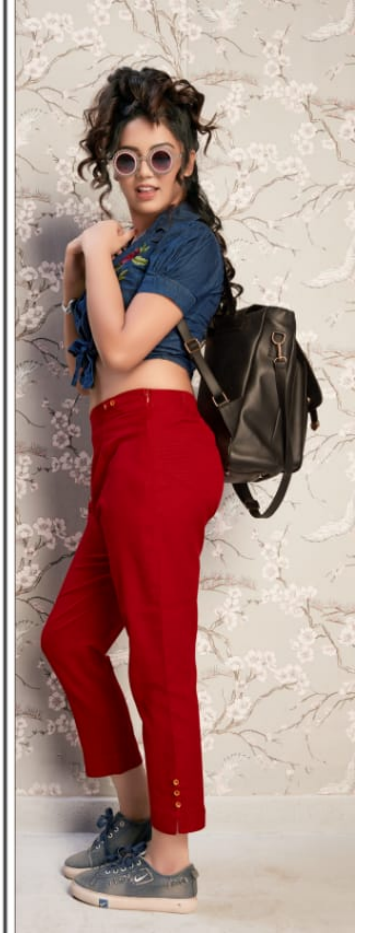

VENUS

- ⦿ **SOFT, SKIN FRINENDLY COTTON FLEX FABRIC.**
- ⦿ **1 SIDE POCKET AND 1 SIDE ZIPPER STRAIGHT PANTS**
- ⦿ **ULTRA FINE AND LONG LASTING STITCHING QUALITY**

VENUS

SIZE CHART

SIZE	M	L	XL	XXL
INCH	30	32	34	36

⦿ **SOFT, SKIN FRINENDLY COTTON FLEX FABRIC.**

⦿ **1 SIDE POCKET AND 1 SIDE ZIPPER STRAIGHT PANTS**

⦿ **ULTRA FINE AND LONG LASTING STITCHING QUALITY**

By

NASIT APPAREL

SIZE CHART

SIZE	M	L	XL	XXL
INCH	30	32	34	36