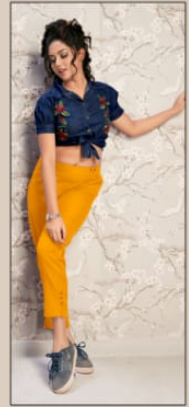

VENUS

- ⦿ **SOFT, SKIN FRINENDLY COTTON FLEX FABRIC.**
- ⦿ **1 SIDE POCKET AND 1 SIDE ZIPPER STRAIGHT PANTS**
- ⦿ **ULTRA FINE AND LONG LASTING STITCHING QUALITY**

VENUS

SIZE CHART

SIZE	M	L	XL	XXL
INCH	30	32	34	36

⦿ **SOFT, SKIN FRINENDLY COTTON FLEX FABRIC.**

⦿ **1 SIDE POCKET AND 1 SIDE ZIPPER STRAIGHT PANTS**

⦿ **ULTRA FINE AND LONG LASTING STITCHING QUALITY**

By

NASIT APPAREL

SIZE CHART

SIZE	M	L	XL	XXL
INCH	30	32	34	36

PAHERVESH
Be Always in Style

PAHERVESH
Be Always in Style

VENUS

PAHERVESH

PAHERVESH
Be Always in Style

PAHERVESH
Be Flawless in Style

VENUS

PAHERVESH
Be Always in Style