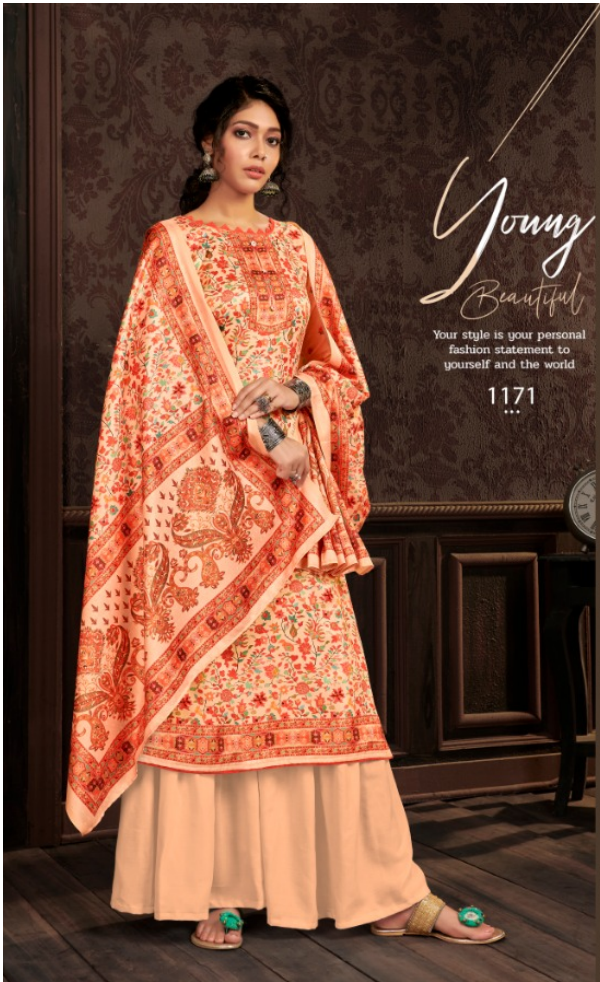

Gipson®

ਕਸ਼ਮੀਰੀ ਰਾਣੀ

ਕਸ਼ਮੀਰੀ ਮਲਕ

Kashmiri Queen-7

Beauty
Subtlety

Traditions are close
to the heart of Indian women,
dazzle in the beautiful ethnic dress.

1170

Beauty *Subtlety*

Traditions are close to the heart of Indian women, dazzle in this beautiful ethnic dress

1172

1170
...

1171
...

1172
...

1173
...