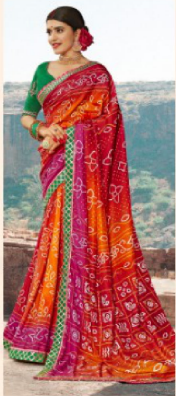

D.NO.4231

D.NO.4232