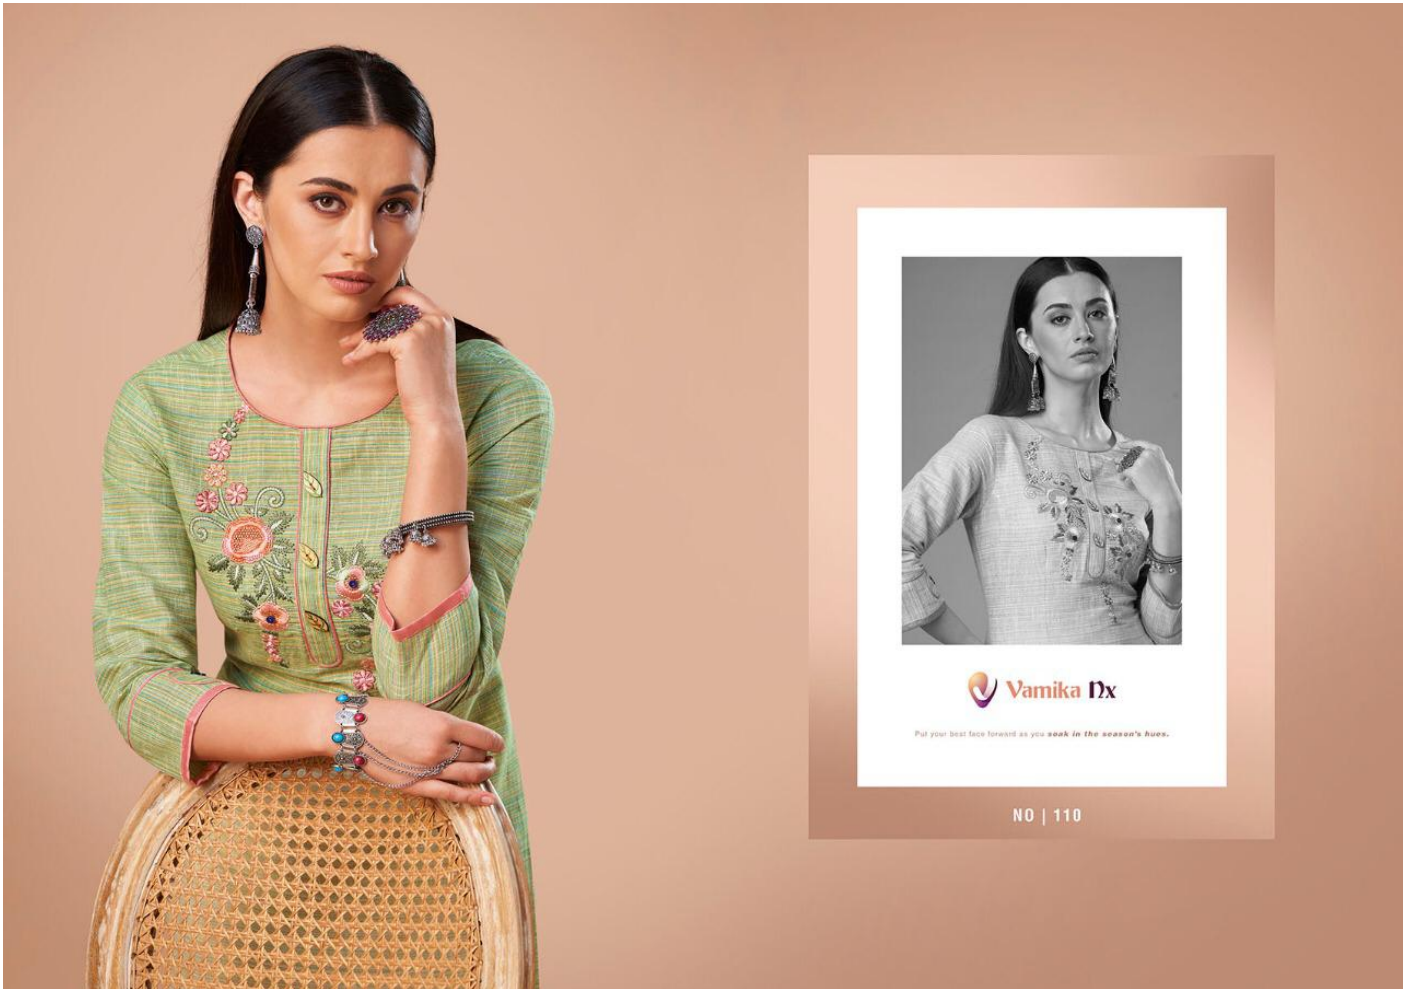

NO | 108

Sometimes you don't know if it's love, but it's not different

Vamika Dx

NO | 109

Vibrant tones to give any look an adrenaline rush

A smaller, framed version of the woman is shown, wearing a white top with similar floral embroidery. The frame is set against a light brown background.