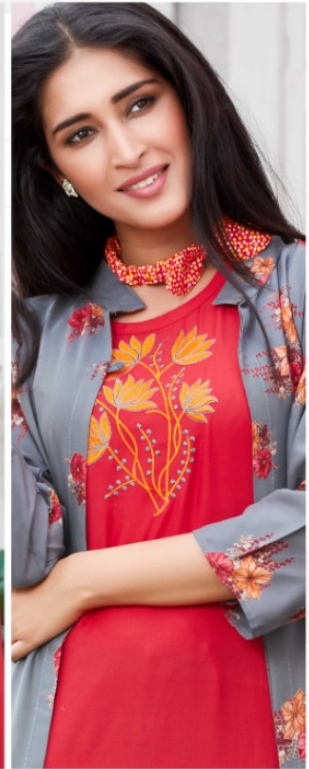

runq
DESIGNER FASHION

Girl Friend - 12
Surprisingly Simple