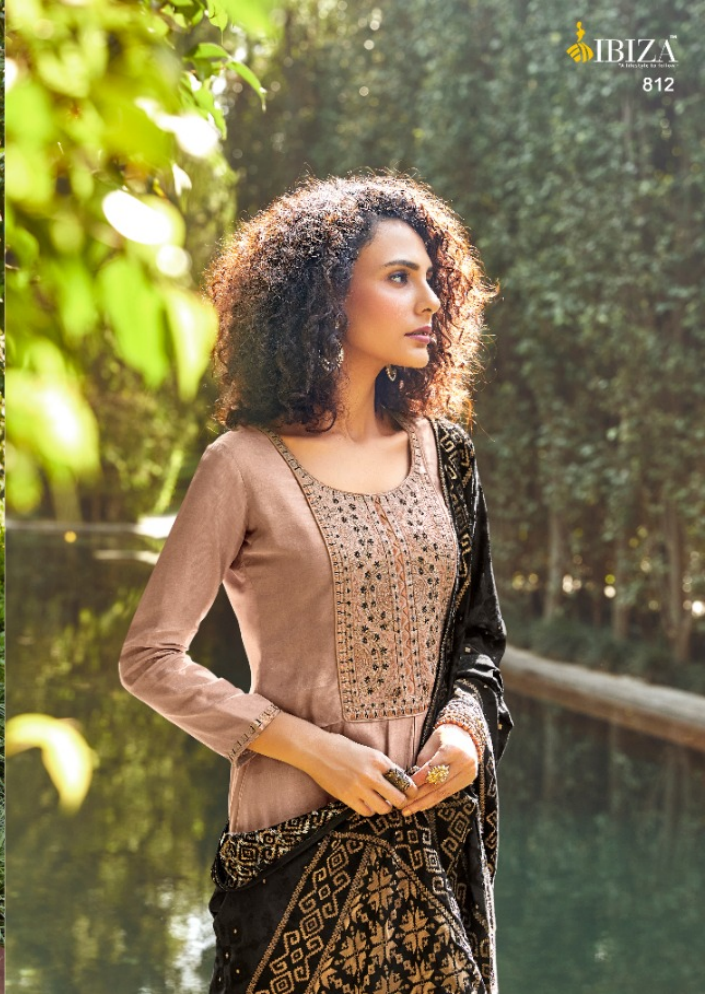

 **IBIZA**TM
A COMMITMENT TO QUALITY

SHINE WITH CALIBER THIS FESTIVE

809

IBIZA
A Lifestyle to Follow

SHINE WITH CALIBER THIS FESTIVE

811

 **IBIZA**
A BRAND OF CALIBER

SHINE WITH CALIBER THIS FESTIVE

808

 **IBIZA**
A Lifestyle to Follow

THE GLORY OF EXPRESSION IS SIMPLICITY

808

A light gray background featuring several decorative elements: a vertical line on the left, a large circle on the left, a grid of small dots on the left, and a series of curved lines and a solid circle on the right. The text 'IBIZA' is centered, with 'A THROUGHT OF ELEGANCE' in smaller text below it. Below the text is the slogan 'SHINE WITH CALIBER THIS FESTIVE' and the number '809'.