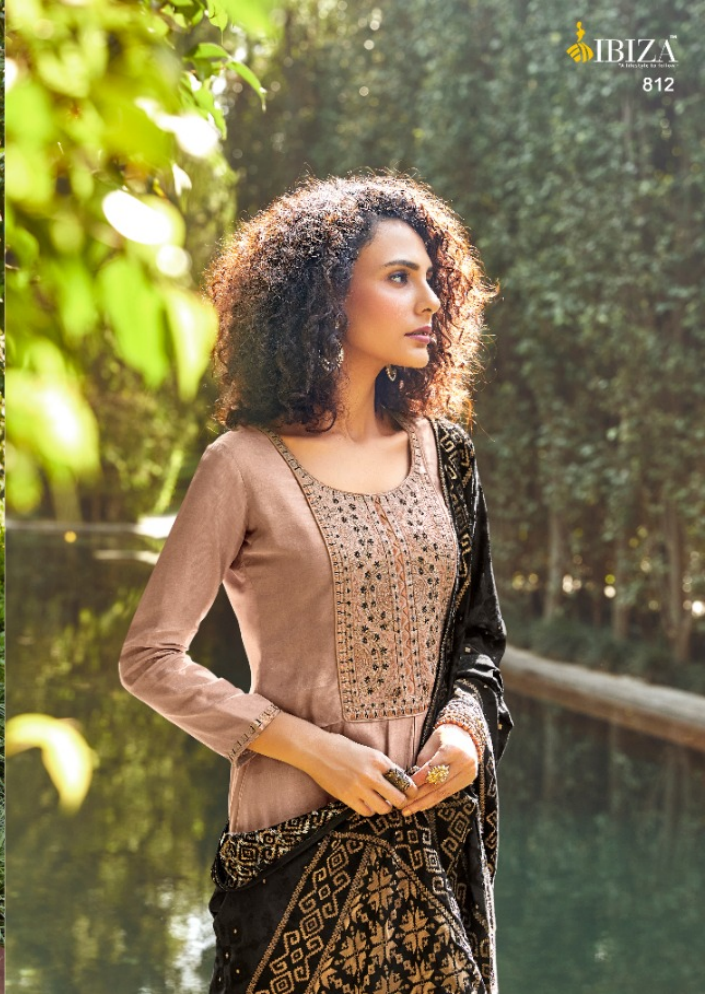

 **IBIZA**TM
A COMMITMENT TO EXCELLENCE

SHINE WITH CALIBER THIS FESTIVE

809

 **IBIZA**TM
A Lifestyle to Follow

SHINE WITH CALIBER THIS FESTIVE

811

 **IBIZA**
A TRADITION OF FINE

SHINE WITH CALIBER THIS FESTIVE

808

 **IBIZA**
A Lifestyle to Follow

THE GLORY OF EXPRESSION IS SIMPLICITY

808

A light gray background featuring several decorative elements: a vertical line on the left, a large circle on the left, a grid of small dots on the left, a vertical line on the right, a wavy dotted line on the right, and a stylized graphic of horizontal lines and a circle at the top right.