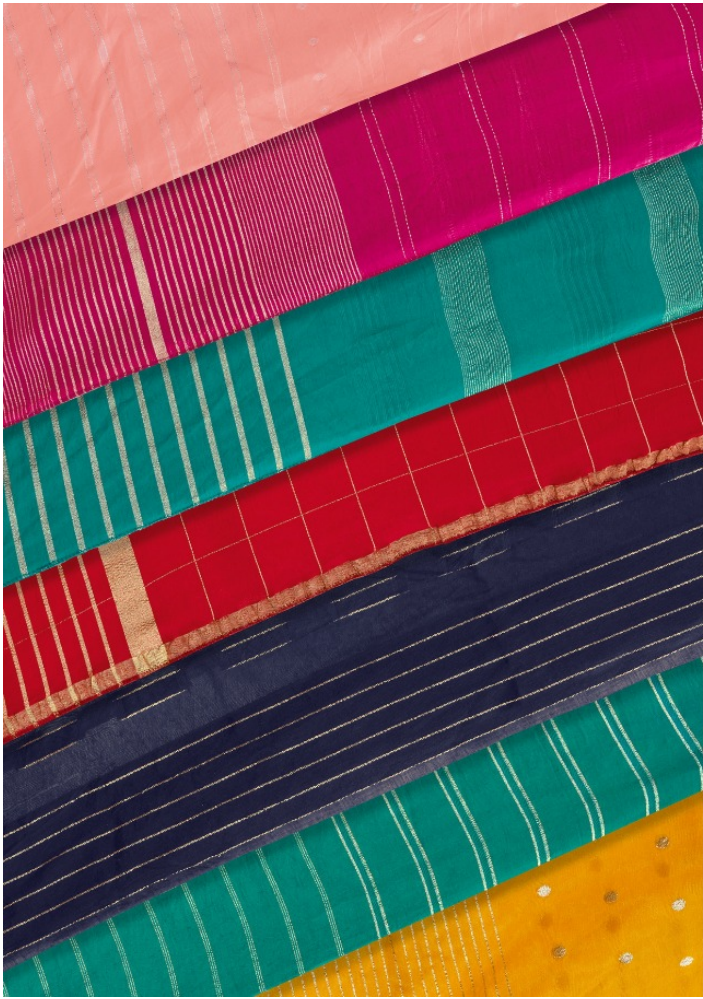

## THE COLLECTION

THE ENTIRE COLLECTION SPINS OFF  
YOUR SOFTEN SIDE THIS SEASON WITH FLIRTY FLOWING & FEMININE

**ORRLY**<sup>TM</sup>  
ENHANCING WOMANHOOD

*Hiraya*

BEAUTY AND GRACE

3003

**GLAMOROUS**  
A FEMINE TOUCH THE ENTIRE COLLECTION BRING OFF  
YOUR SOFTER SIDE THIS SEASON WITH FLAIRT FLOWING &  
FEMINE ELEGANT PATTERN & PRINTS TO BLEND..

FLAUNT WITH STYLE

3006

3001

3002

3003

3004

3005

3006