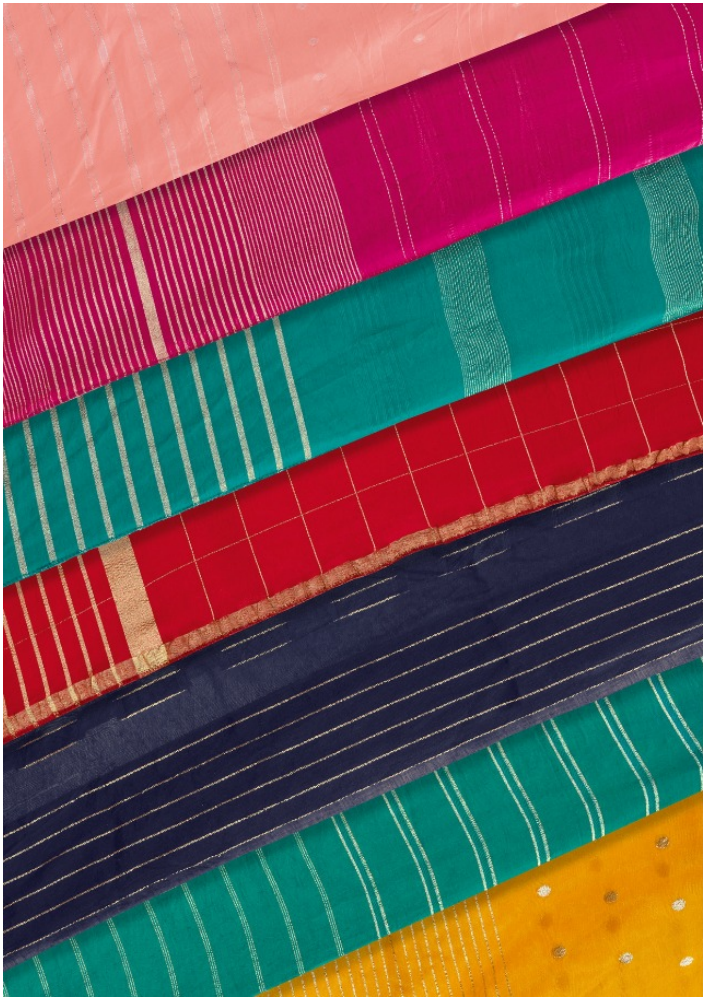

## THE COLLECTION

THE ENTIRE COLLECTION SPINS OFF  
YOUR SOFTEN SIDE THIS SEASON WITH FLIRTY FLOWING & FEMININE

**ORRLY**<sup>TM</sup>  
ENHANCING WOMANHOOD

*Hiraya*

BEAUTY AND GRACE

3003

**GLAMOROUS**  
A FEMINE TOUCH THE ENTIRE COLLECTION BRING OFF  
YOUR SOFTER SIDE THIS SEASON WITH FLAIRT FLOWING &  
FEMINE ELEGANT PATTERN & PRINTS TO BLEND..

3004

GLAMOROUS

3005

FLAUNT WITH STYLE

THAT BRINGS OUT THE BEST IN YOU ENCHANTING THE SENSITIVELY BEAUTY AND POISED GRAND FLAUNT WITH STYLE THIS COLLECTION THAT EXHIBITS A RANGE OF BEAUTY...JALAY...

3006

3001

3002

3003

3004

3005

3006

3007