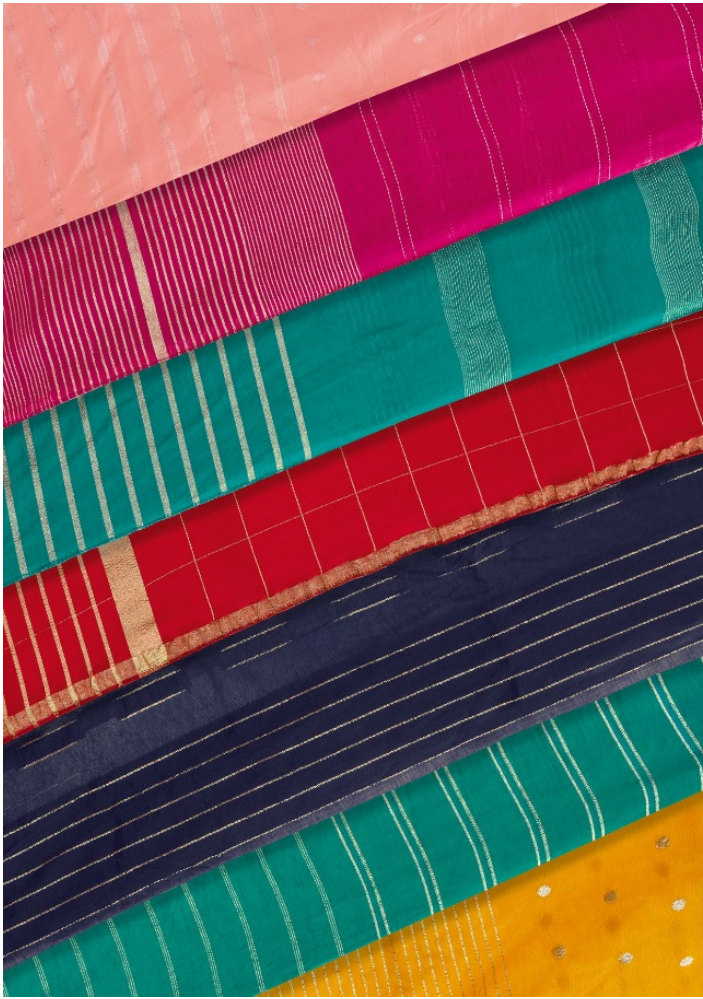

THE COLLECTION

THE ENTIRE COLLECTION SPINS OFF
YOUR SOFTEN SIDE THIS SEASON WITH FLIRTY FLOWING & FEMININE

ORRLYTM
ENHANCING WOMANHOOD

Hiraya

BEAUTY AND GRACE

3003

GLAMOROUS
A FEMINE TOUCH THE ENTIRE COLLECTION BRING OFF
YOUR SOFTER SIDE THIS SEASON WITH FLAIRT FLOWING &
FEMINE ELEGANT PATTERN & PRINTS TO BLEND..

3004

FLAUNT WITH STYLE

THAT BRINGS OUT THE BEST IN YOU ENCHANTING THE SENSITIVELY BEAUTY AND POISED GRAND FLAUNT WITH STYLE THIS COLLECTION THAT EXHIBITS A RANGE OF BEAUTY...JALY...

3006

3001

3002

3003

3004