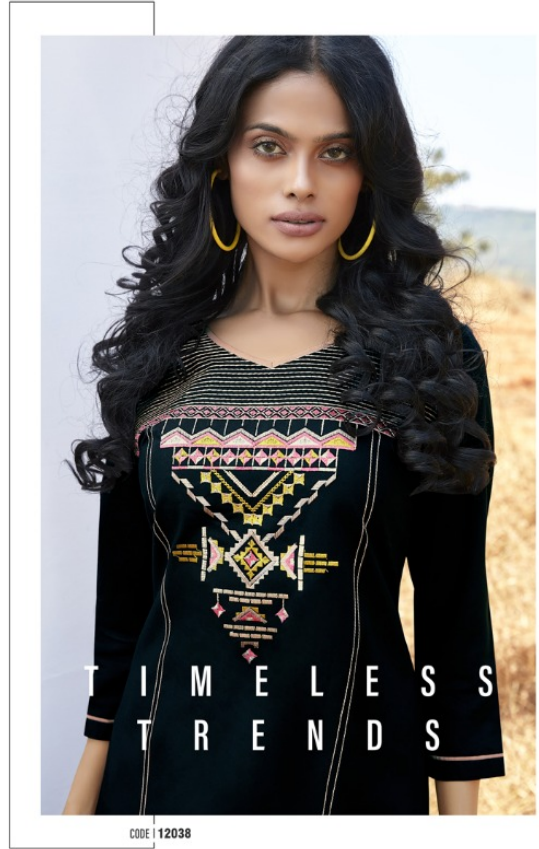

CODE | 12036

V I B R A N T

CODE | 12037

CODE | 12040

D E L I C A T E

*Kalaroop*  
G I a m o u r  
*This creation instantly  
adds glamour to your look.*

SIZE : M, L, XL, XXL

D.NO-12031