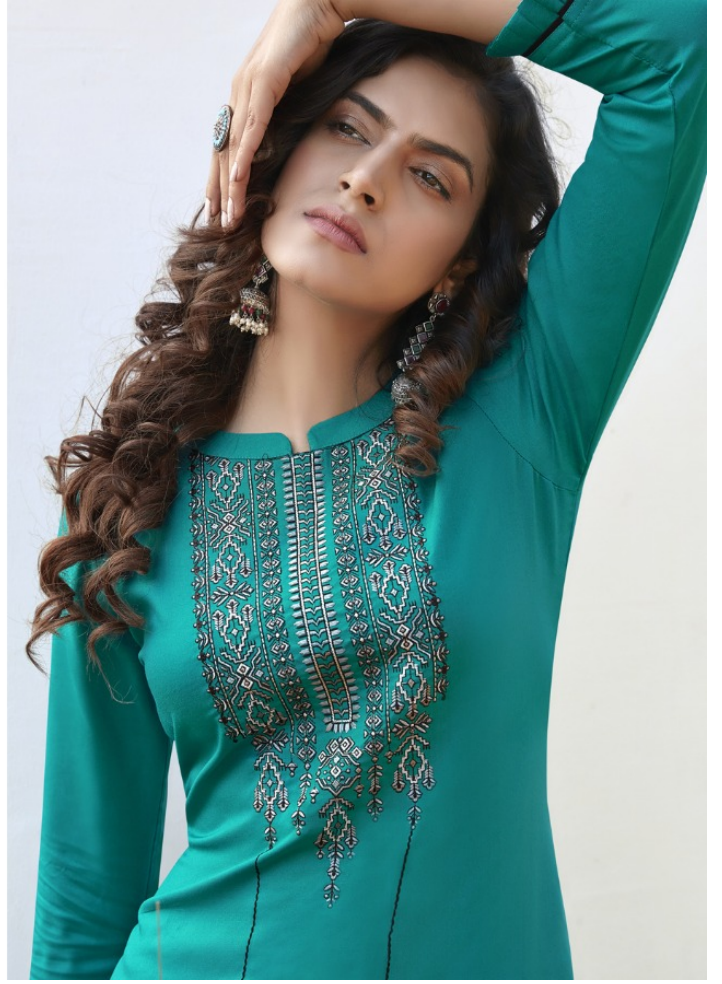

E F F O R T L E S S   B E A U T Y

CODE | 12033