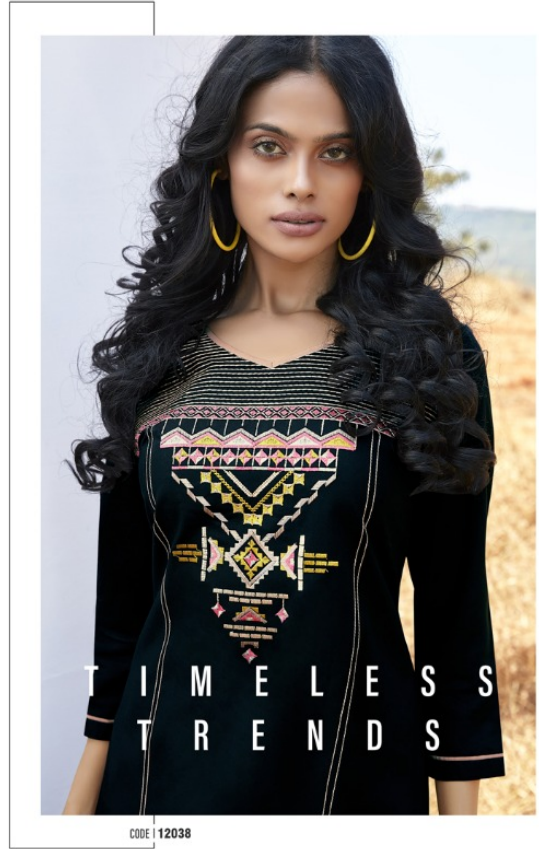

CODE | 12036

V I B R A N T

CODE | 12037

CODE | 12040

D E L I C A T E

Kalaroop
G I a m o u r

*This creation instantly
adds glamour to your look.*

SIZE : M, L, XL, XXL