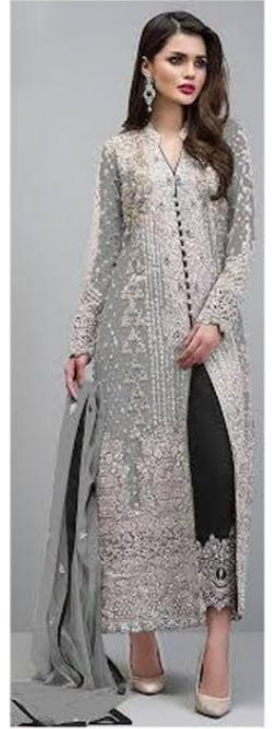

K SUITS
HAYYIRA

D.NO.1053-E

**Top - Georgette heavy embroidered
Inner Bottom - Santoon silk with emb patch
Dupatta - Net embroidered with lace**

KHAADII
D.NO. 1053-E

Top - Georgette heavy embroidered
Inner Bottom - Satoon silk with emb patch
Dupatta - Net embroidered with lace

D.NO.1053-A

D.NO.1053-B

D.NO.1053-C

D.NO.1053-D

D.NO.1053-E

K SUITS
HAYYIRA

BLOCKBUSTER
VOL-01

K SUITS
HAYYIRA

D.NO.1053-B

**Top - Georgette heavy embroidered
Inner Bottom - Santoon silk with emb patch
Dupatta - Net embroidered with lace**

K SUITS
HAYYIRA

D.NO.1053-A

**Top - Georgette heavy embroidered
Inner Bottom - Santoon silk with emb patch
Dupatta - Net embroidered with lace**