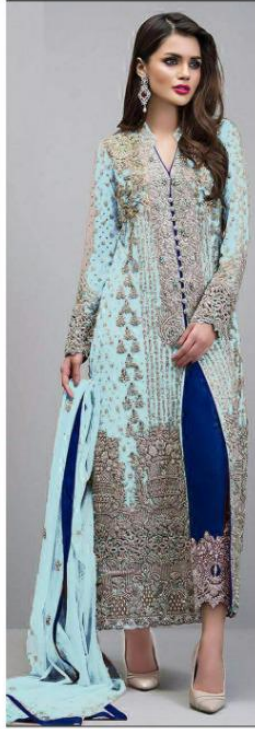

K SUITS
HAYYIRA

D.NO.1053-E

**Top - Georgette heavy embroidered
Inner Bottom - Santoon silk with emb patch
Dupatta - Net embroidered with lace**

KHAADII
D.NO. 1053-E

Top - Georgette heavy embroidered
Inner Bottom - Satoon silk with emb patch
Dupatta - Net embroidered with lace

D.NO.1053-A

D.NO.1053-B

D.NO.1053-C

D.NO.1053-D

D.NO.1053-E

K SUITS
HAYYIRA

BLOCKBUSTER
VOL-01

K SUITS
HAYYIRA

D.NO.1053-B

**Top - Georgette heavy embroidered
Inner Bottom - Santoon silk with emb patch
Dupatta - Net embroidered with lace**

K SUITS
HAYYIRA

D.NO.1053-A

**Top - Georgette heavy embroidered
Inner Bottom - Santoon silk with emb patch
Dupatta - Net embroidered with lace**