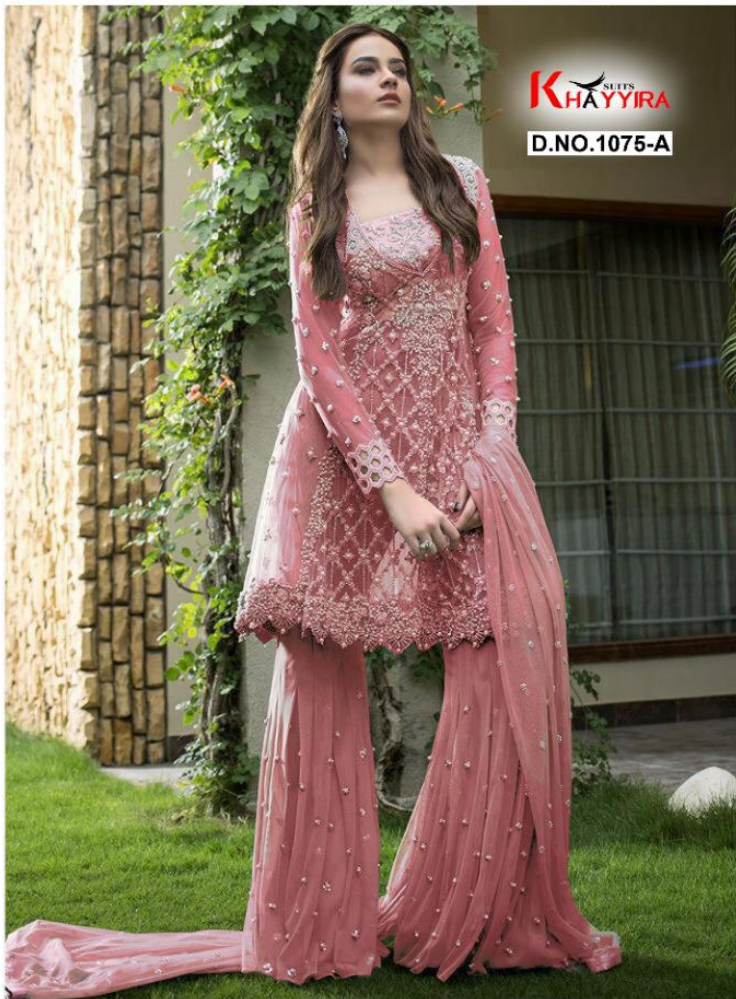

- Top** - Butterfly Net Heavy embroidered
- Inner** - Santoon Silk
- Bottom** - Butterfly Net with Moti Work & Santoon Inner
- Dupatta** - Butterfly Net with Moti work

SLEEVE

FRONT EMB

DUPATTA

BOTTOM

K SUITS
HAYYIRA

BLOCKBUSTER
VOL-03

SLEEVE

FRONT EMB

DUPATTA

BOTTOM

WEDDING
DRESS

Size:
Color:
Material:
Sleeve:
Neckline:
Dupatta: Contrasting Net Heavy embroidery

Top - Butterfly Net Heavy embroidered
Inner - Santoon Silk
Bottom - Butterfly Net with Moti Work & Santoon Inner
Dupatta - Butterfly Net with Moti work

SLEEVE

FRONT EMB

DUPATTA

BOTTOM

Top - Butterfly Net Heavy embroidered
Inner - Santoon Silk
Bottom - Butterfly Net with Moti Work & Santoon Inner
Dupatta -Butterfly Net with Moti work

Top - Butterfly Net Heavy embroidered
Inner - Santoon Silk
Bottom - Butterfly Net with Moti Work & Santoon Inner
Dupatta - Butterfly Net with Moti work

SLEEVE

FRONT EMB

DUPATTA

BOTTOM