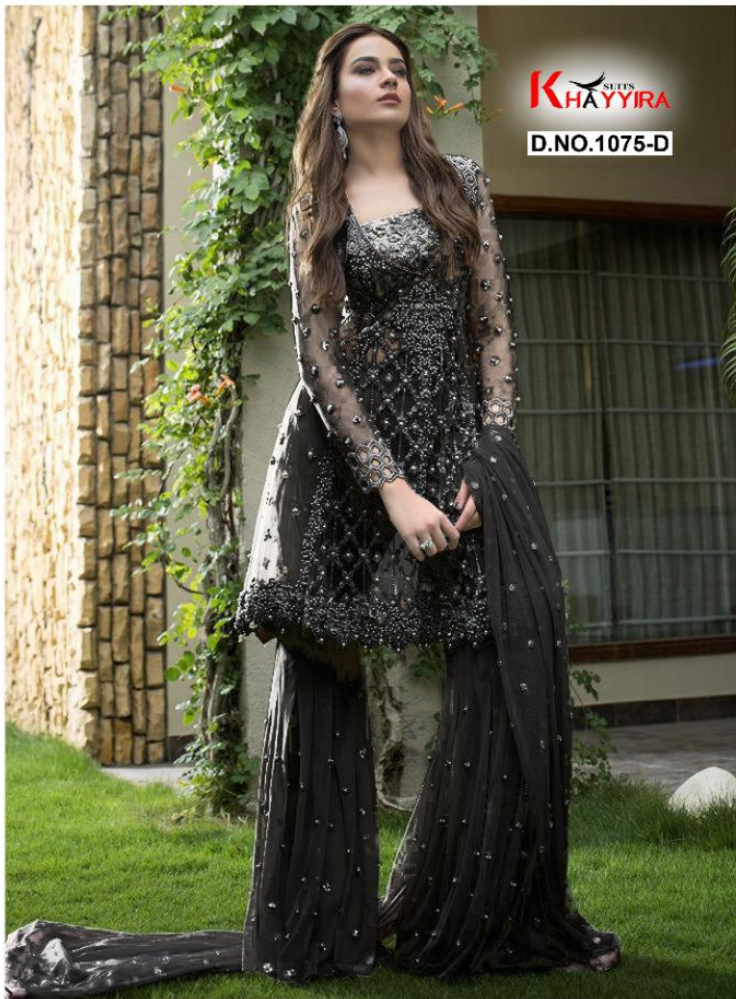

- Top** - Butterfly Net Heavy embroidered
- Inner** - Santoon Silk
- Bottom** - Butterfly Net with Moti Work & Santoon Inner
- Dupatta** - Butterfly Net with Moti work

SLEEVE

FRONT EMB

DUPATTA

BOTTOM

The
Sleeve
Bottom
Dupatta
Embroidery
Heavy
Embroidered
with
Multi
Work
&
Heavy
Embroidered

K SUITS
HAYYIRA

BLOCKBUSTER
VOL-03

SLEEVE

FRONT EMB

DUPATTA

BOTTOM

Top - Butterfly Net Heavy embroidered
Inner - Santoon Silk
Bottom - Butterfly Net with Moti Work & Santoon Inner
Dupatta - Butterfly Net with Moti work

SLEEVE

FRONT EMB

DUPATTA

BOTTOM

Top - Butterfly Net Heavy embroidered
Inner - Santoon Silk
Bottom - Butterfly Net with Moti Work & Santoon Inner
Dupatta - Butterfly Net with Moti work

- Top** - Butterfly Net Heavy embroidered
- Inner** - Santoon Silk
- Bottom** - Butterfly Net with Moti Work & Santoon Inner
- Dupatta** - Butterfly Net with Moti work