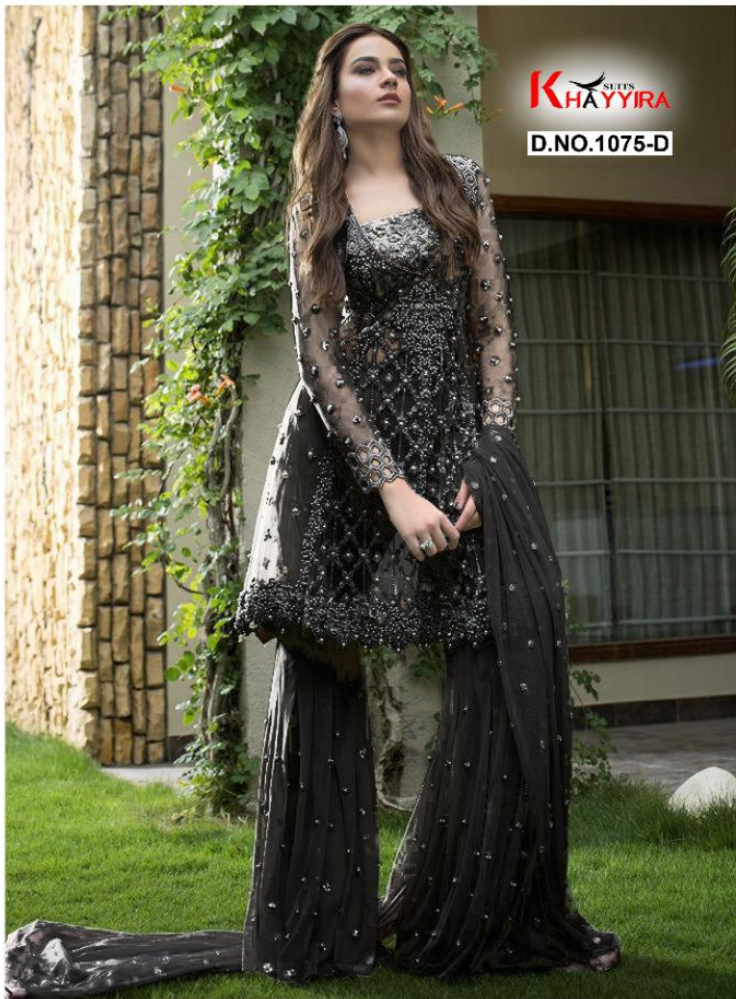

- Top** - Butterfly Net Heavy embroidered
- Inner** - Santoon Silk
- Bottom** - Butterfly Net with Moti Work & Santoon Inner
- Dupatta** - Butterfly Net with Moti work

SLEEVE

FRONT EMB

DUPATTA

BOTTOM

K SUITS
HAYYIRA

BLOCKBUSTER
VOL-03

SLEEVE

FRONT EMB

DUPATTA

BOTTOM

WEDDING
DRESS

Size:
Color:
Material:
Sleeve:
Neckline:
Dupatta: Contrasting Net Heavy embroidery

Top - Butterfly Net Heavy embroidered
Inner - Santoon Silk
Bottom - Butterfly Net with Moti Work & Santoon Inner
Dupatta - Butterfly Net with Moti work

SLEEVE

FRONT EMB

DUPATTA

BOTTOM

Top - Butterfly Net Heavy embroidered
Inner - Santoon Silk
Bottom - Butterfly Net with Moti Work & Santoon Inner
Dupatta -Butterfly Net with Moti work

Top - Butterfly Net Heavy embroidered
Inner - Santoon Silk
Bottom - Butterfly Net with Moti Work & Santoon Inner
Dupatta - Butterfly Net with Moti work