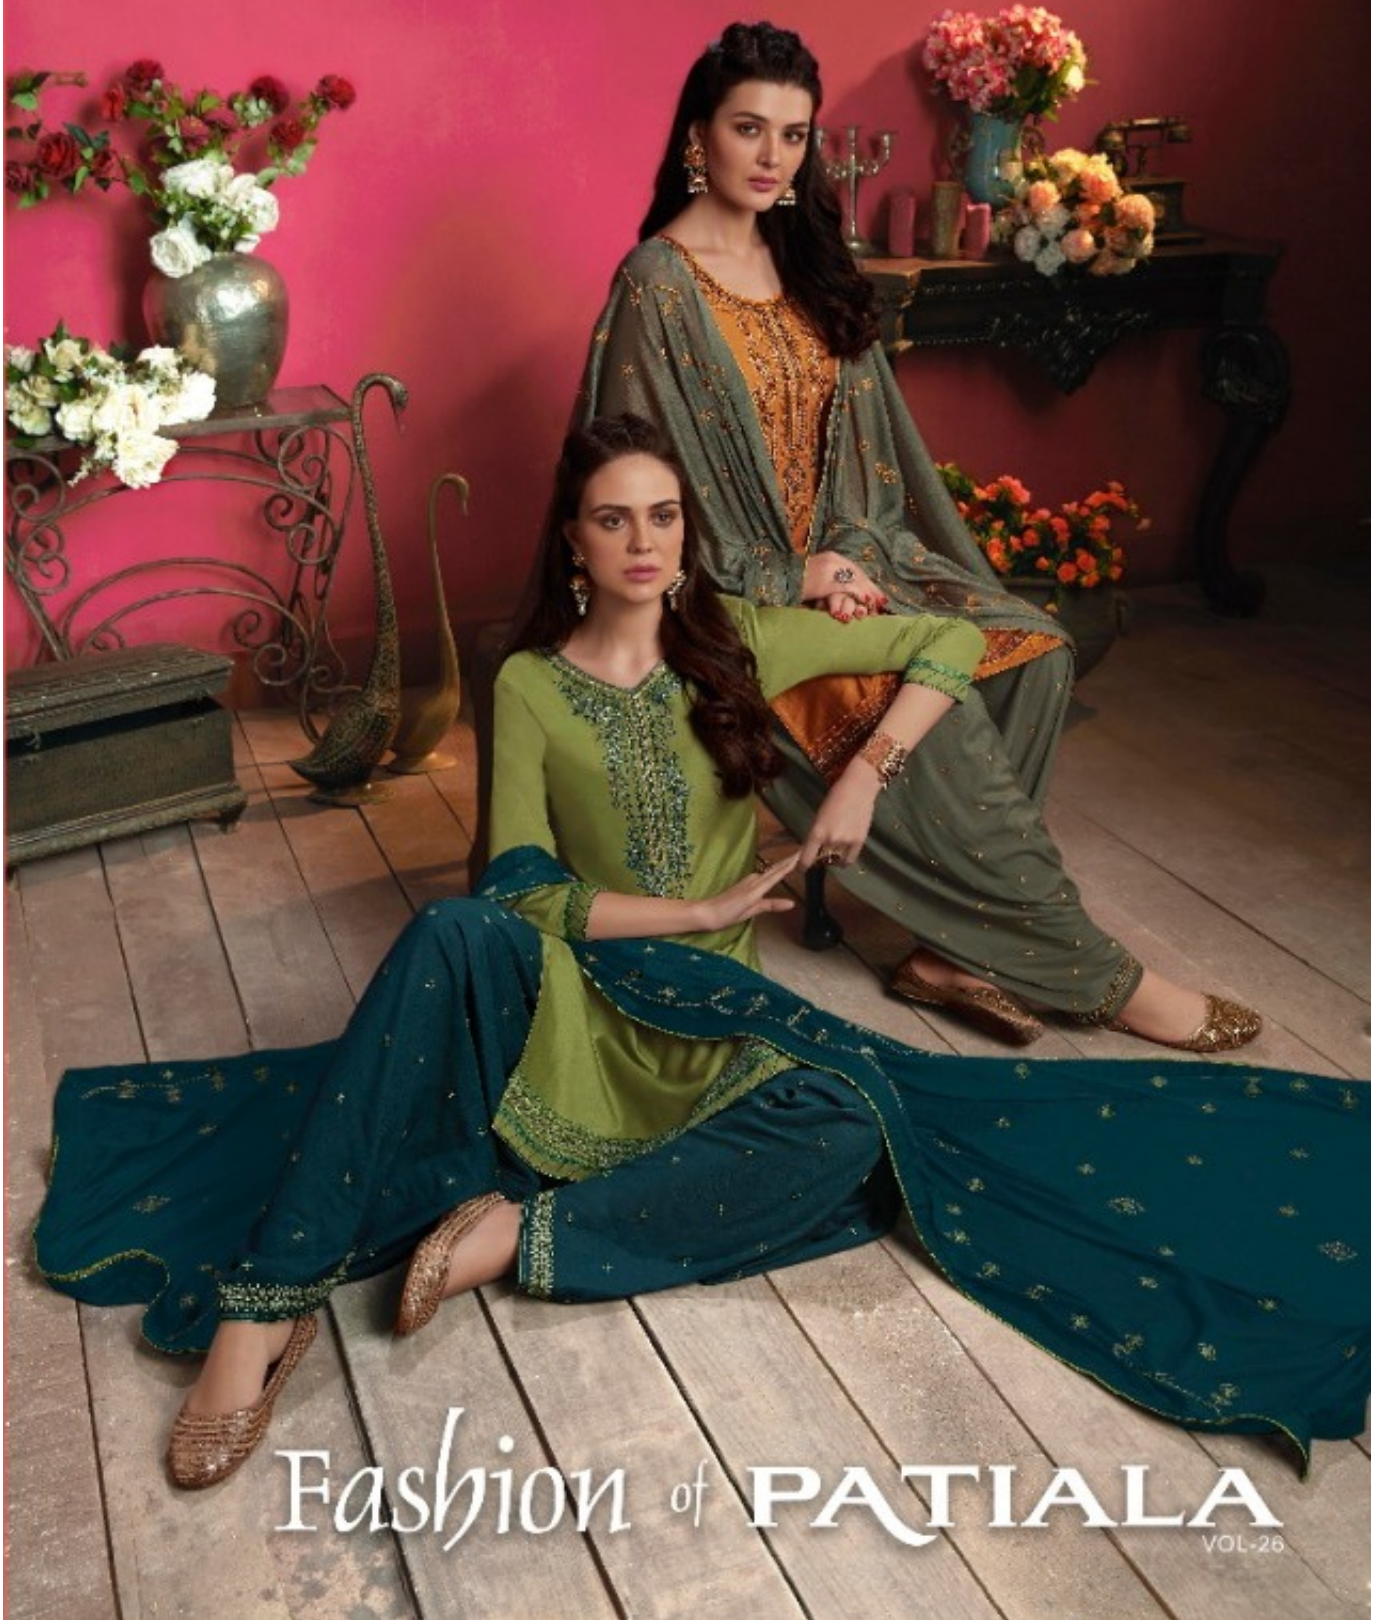

Kalaroop
LIFESTYLE & FABRICS PVT. LTD.

Fashion of **PATIALA**
VOL-26

CATALOG NAME:

Fashion of Patiyala Vol – 26

PIECES : **10**

	FABRICS DETAILS
TOP	COTTON SATIN WITH COTTON INNER AND SARVOSKI DIAMOND EMBROIDERY WORK
BOTTOM	HEAVY RAYON WITH WORK
DUPPATA	CHINON WITH WORK
Size	L-40, XL-42, XXL-44

SIZE: L-XL-XXL

11061

11062

11066

11067

11063

11064

11065

11068

11069

11070

SIZE: L-XL-XXL

11061

11063

11068

11069