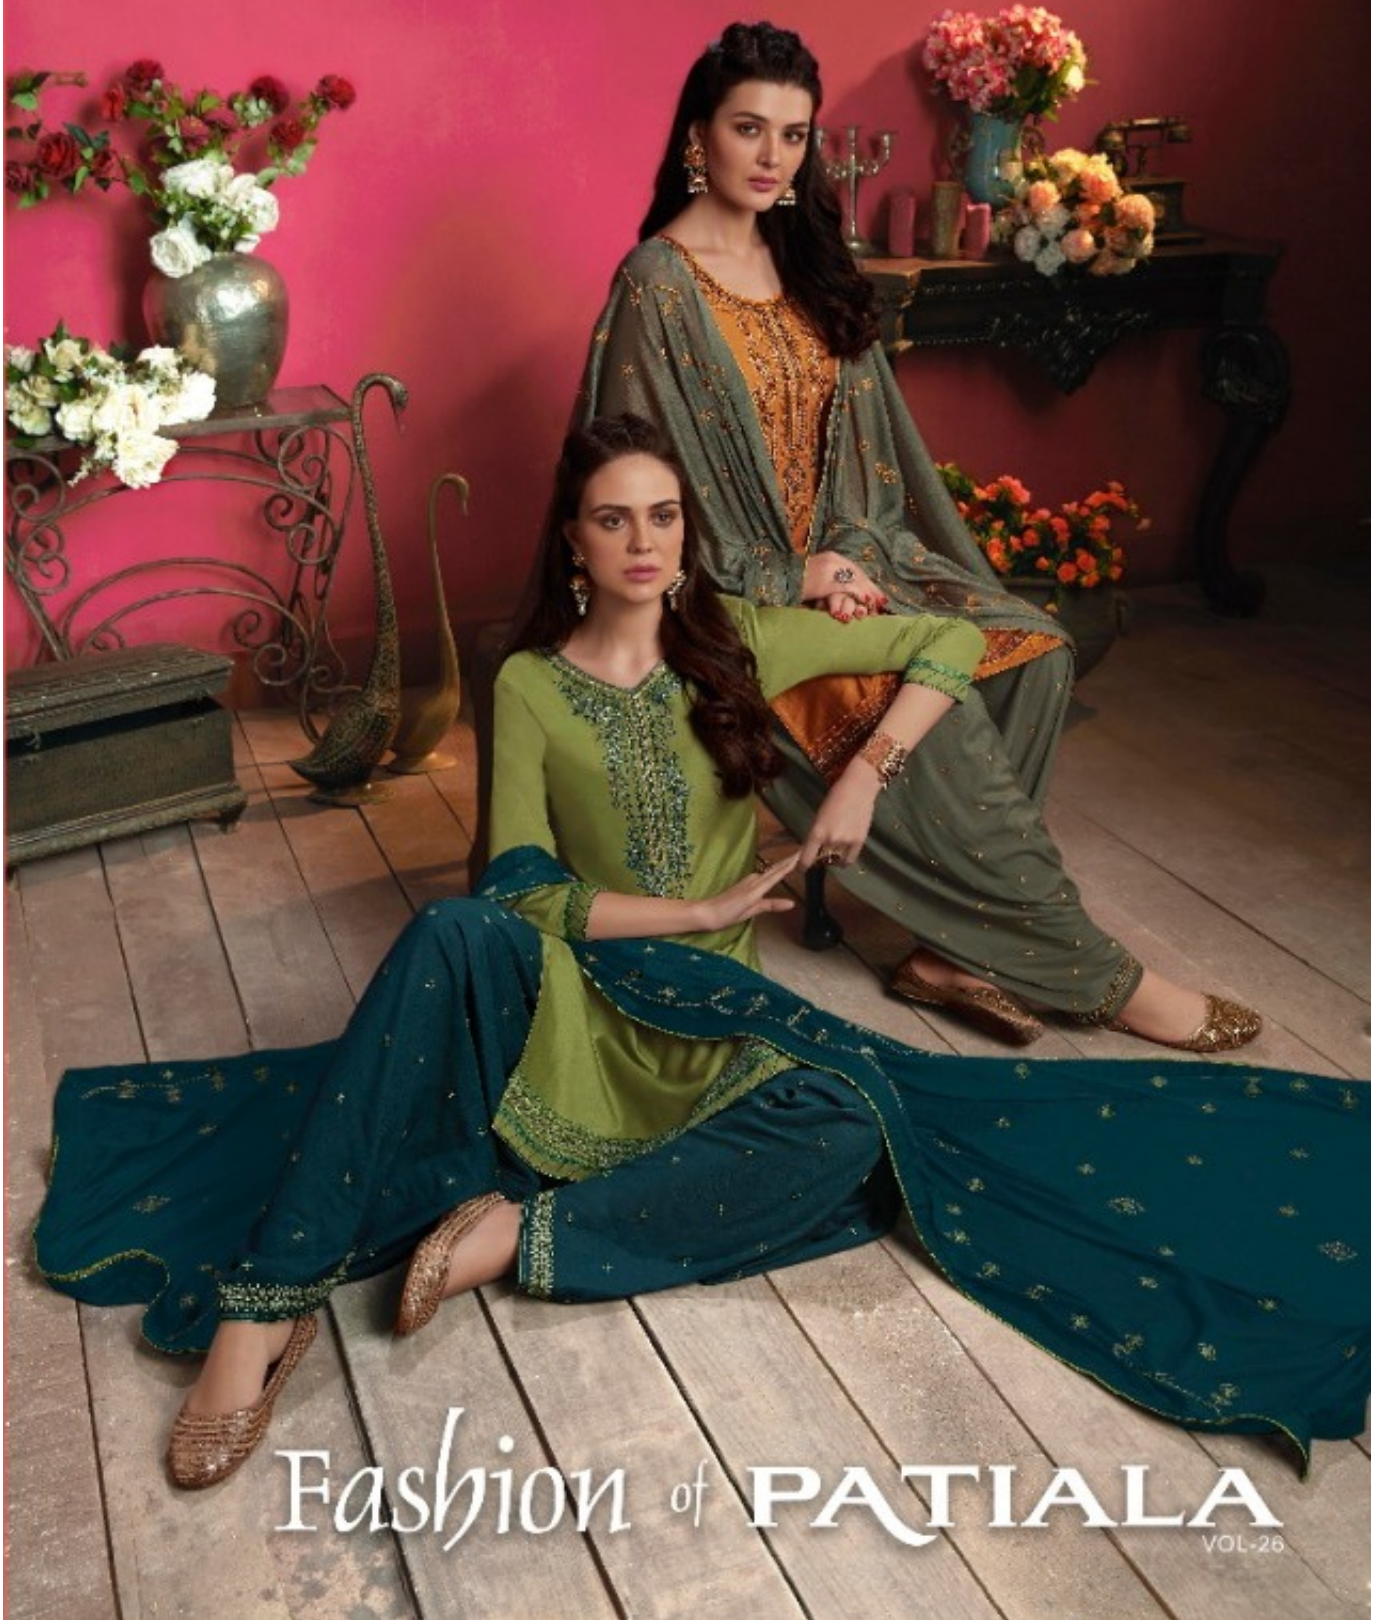

*Kalaroop*  
LIFESTYLE & FABRICS PVT. LTD.

*Fashion of* **PATIALA**  
VOL-26

CATALOG NAME:

## **Fashion of Patiyala Vol – 26**

PIECES : **10**

	<b>FABRICS DETAILS</b>
<b>TOP</b>	COTTON SATIN WITH COTTON INNER AND SARVOSKI DIAMOND EMBROIDERY WORK
<b>BOTTOM</b>	HEAVY RAYON WITH WORK
<b>DUPPATA</b>	CHINON WITH WORK
<b>Size</b>	L-40, XL-42, XXL-44

11064

SIZE: L-XL-XXL

11061

11062

11066

11067

11063

11064

11065

11068

11069

11070

SIZE: L-XL-XXL

  
11061

11063

11069