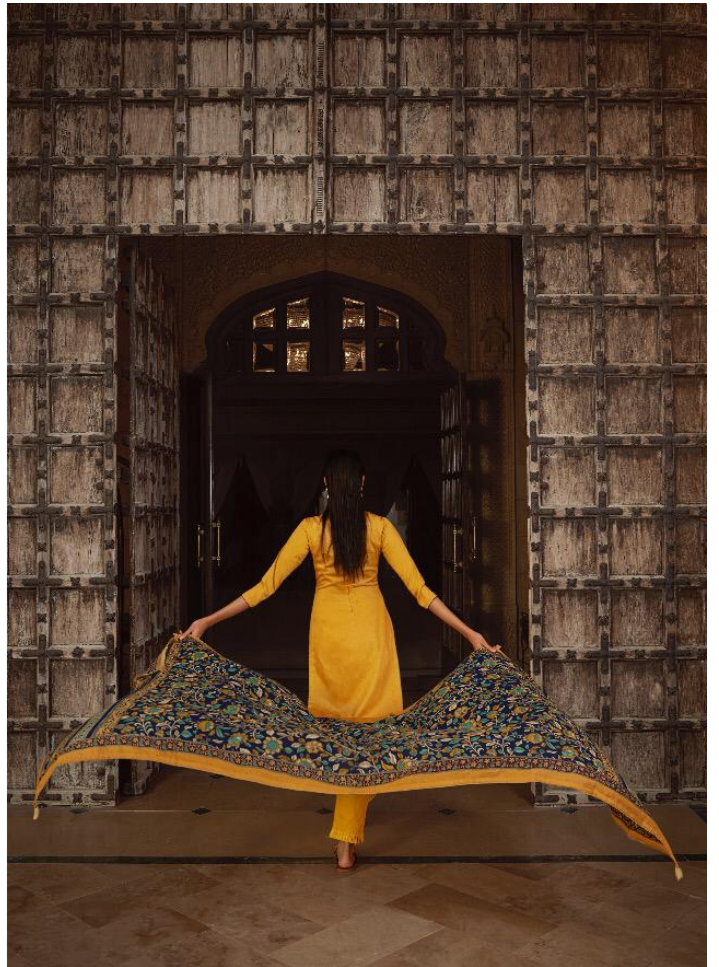

MAGICAL AESTHETICS
PRISTINE LUXURY IN ITS PUREST FORM
IS NEHYA COUTURE FOR YOU!

NOREEN®