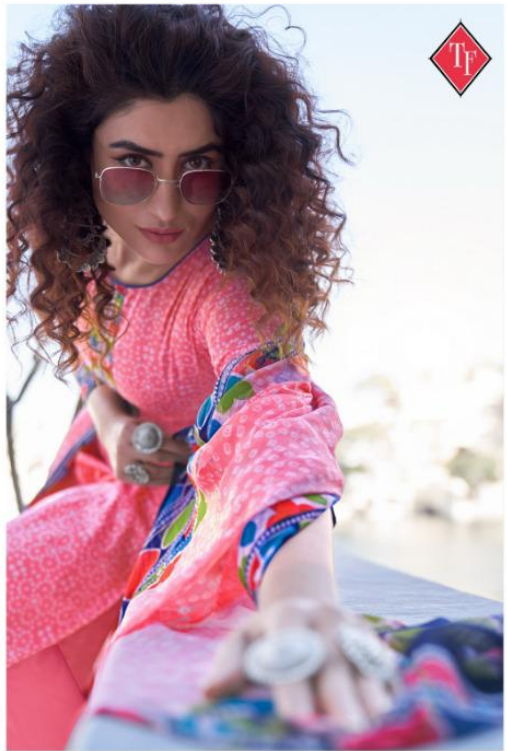

It's a classic

Fashion and style always depend on good color and fantastic combination of shades

D.No.16002

D.No.16007

Mood Regal
This season, your look gets better definition
with just a little attention to detail.