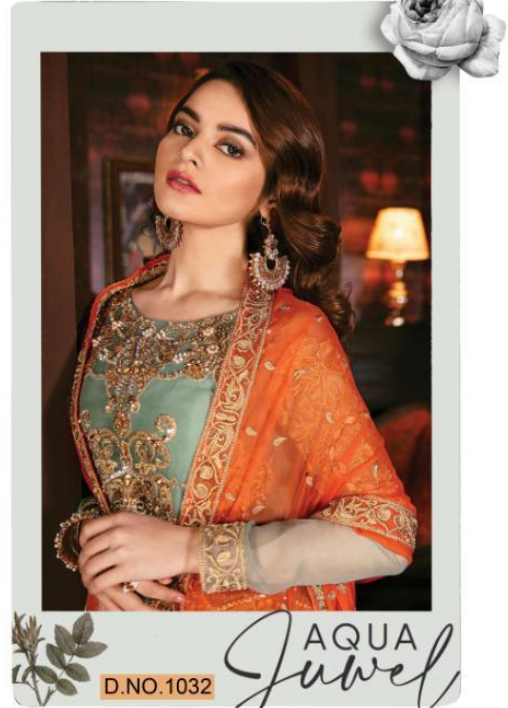

KHAYYIRA SUITS™

MAGNIFIQUE

Jade

D.NO.1034

TOP - GEORGETTE HEAVY EMBROIDERED
INNER BOTTOM - DULL SANTOON WITH EMB PATCH
DUPATTA - NAZNEEN HEAVY EMBROIDERED

KHAYYIRA SUITS™

D.NO.1032

AQUA
Jewel

TOP - GEORGETTE HEAVY EMBROIDERED
INNER BOTTOM - DULL SANTOON
DUPATTA - NAZNEEN HEAVY EMBROIDERED

K SUITS
HAYIRA[®]

Freesia Hit

Freesia Hit

D.NO	TOP	INNER BOTTOM	DUPATTA
1031	GEORGETTE HEAVY EMBROIDERED	DULL SANTOON WITH EMB PATCH	NAZNEEN HEAVY EMBROIDERED
1032	GEORGETTE HEAVY EMBROIDERED	DULL SANTOON	NAZNEEN HEAVY EMBROIDERED
1034	GEORGETTE HEAVY EMBROIDERED	DULL SANTOON WITH EMB PATCH	NAZNEEN HEAVY EMBROIDERED
1035	GEORGETTE HEAVY EMBROIDERED	DULL SANTOON WITH LACE	NET HEAVY EMBROIDERED