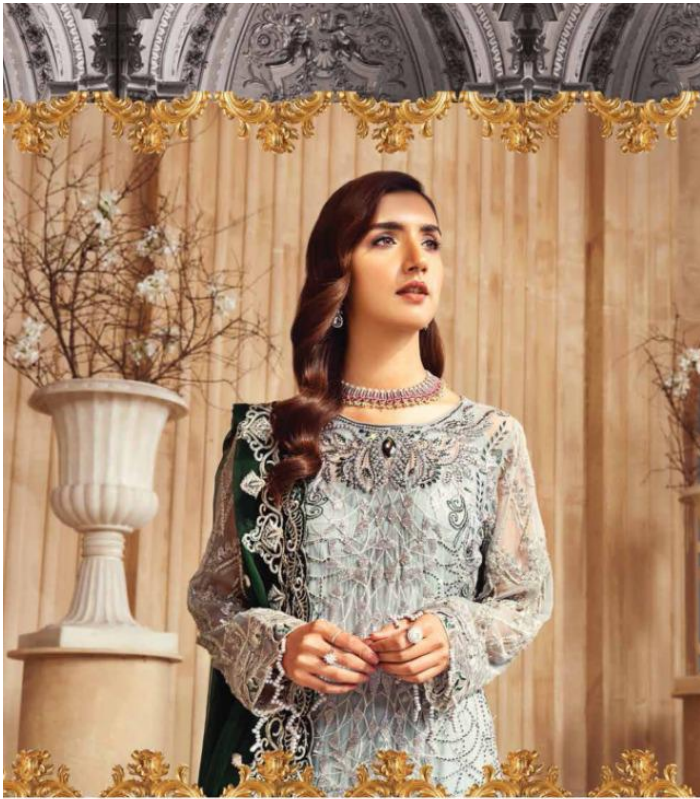

TOP - FOX GEORGETTE HEAVY EMBROIDERED + ACCESSORIES
INNER - DULL SANTOON
BOTTOM - DULL SANTOON SELF EMBROIDERED
DUPATTA - HEAVY NAZNEEN EMBROIDERED

D.NO.1101

D.NO.1102

D.NO.1103

D.NO.1104

KALAKARI
QUALITY BEYOND EXPECTATION
A BRAND BY KHAYYIRA SUITS

ZEENAT

ZEENAT

D.NO.	TOP	INNER + BOTTOM	DUPATTA	RATE
1101	FOX GEORGETTE HEAVY EMBROIDERED + ACCESSORIES	DULL SANTOON	HEAVY NAZNEEN EMBROIDERED	1249/-
1102	FOX GEORGETTE HEAVY EMBROIDERED + ACCESSORIES	DULL SANTOON SELF EMBROIDERED	HEAVY NAZNEEN EMBROIDERED	1249/-
1103	FOX GEORGETTE HEAVY EMBROIDERED + ACCESSORIES	DULL SANTOON PATCH EMBROIDERED	HEAVY NAZNEEN EMBROIDERED	1249/-
1104	FOX GEORGETTE HEAVY EMBROIDERED + ACCESSORIES	DULL SANTOON	HEAVY NAZNEEN EMBROIDERED	1249/-

AVERAG RATE
1249/-

A BRAND BY KHAYYIRA SUITS

KALAKARI[®]
QUALITY BEYOND EXPECTATION
A BRAND BY KHAYYIRA SUITS

ZEENAT

TOP - FOX GEORGETTE HEAVY EMBROIDERED + ACCESSORIES
INNER - DULL SANTOON
BOTTOM - DULL SANTOON + PATCH EMBROIDERED
DUPATTA - HEAVY NAZNEEN EMBROIDERED

TOP - FOX GEORGETTE HEAVY EMBROIDERED + ACCESSORIES
INNER - DULL SANTOON
BOTTOM - DULL SANTOON
DUPATTA - HEAVY NAZNEEN EMBROIDERED

TOP - FOX GEORGETTE HEAVY EMBROIDERED + ACCESSORIES
INNER - DULL SANTOON
BOTTOM - DULL SANTOON
DUPATTA - HEAVY NAZNEEN EMBROIDERED