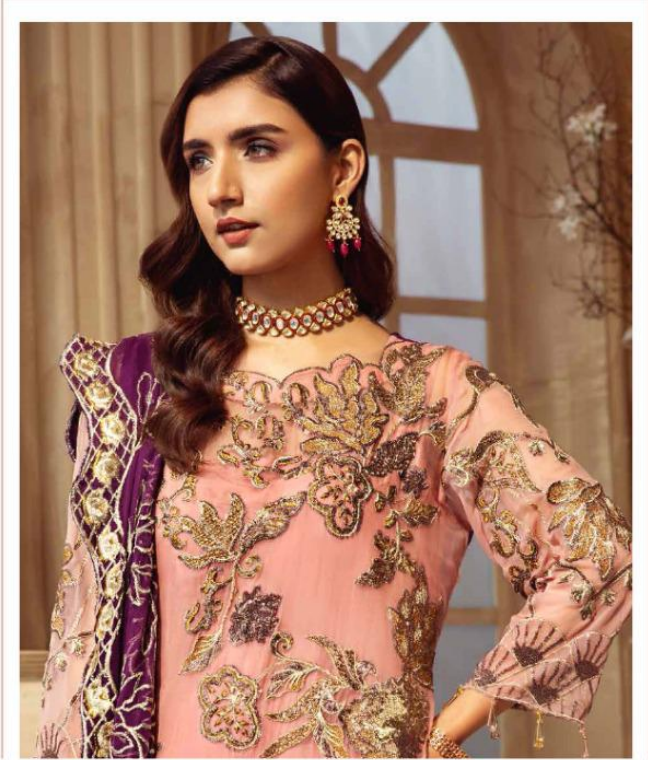

TOP - FOX GEORGETTE HEAVY EMBROIDERED + ACCESSORIES
INNER - DULL SANTOON
BOTTOM - DULL SANTOON SELF EMBROIDERED
DUPATTA - HEAVY NAZNEEN EMBROIDERED

D.NO.1101

D.NO.1102

D.NO.1103

D.NO.1104

KALAKARI
QUALITY BEYOND EXPECTATION
A BRAND BY KHAYYIRA SUITS

ZEENAT

ZEENAT

D.NO.	TOP	INNER + BOTTOM	DUPATTA	RATE
1101	FOX GEORGETTE HEAVY EMBROIDERED + ACCESSORIES	DULL SANTOON	HEAVY NAZNEEN EMBROIDERED	1249/-
1102	FOX GEORGETTE HEAVY EMBROIDERED + ACCESSORIES	DULL SANTOON SELF EMBROIDERED	HEAVY NAZNEEN EMBROIDERED	1249/-
1103	FOX GEORGETTE HEAVY EMBROIDERED + ACCESSORIES	DULL SANTOON PATCH EMBROIDERED	HEAVY NAZNEEN EMBROIDERED	1249/-
1104	FOX GEORGETTE HEAVY EMBROIDERED + ACCESSORIES	DULL SANTOON	HEAVY NAZNEEN EMBROIDERED	1249/-

AVERAG RATE
1249/-

A BRAND BY KHAYYIRA SUITS

KALAKARI[®]
QUALITY BEYOND EXPECTATION
A BRAND BY KHAYYIRA SUITS

ZEENAT

TOP - FOX GEORGETTE HEAVY EMBROIDERED + ACCESSORIES
INNER - DULL SANTOON
BOTTOM - DULL SANTOON + PATCH EMBROIDERED
DUPATTA - HEAVY NAZNEEN EMBROIDERED

TOP - FOX GEORGETTE HEAVY EMBROIDERED + ACCESSORIES
INNER - DULL SANTOON
BOTTOM - DULL SANTOON
DUPATTA - HEAVY NAZNEEN EMBROIDERED

TOP - FOX GEORGETTE HEAVY EMBROIDERED + ACCESSORIES
INNER - DULL SANTOON
BOTTOM - DULL SANTOON
DUPATTA - HEAVY NAZNEEN EMBROIDERED