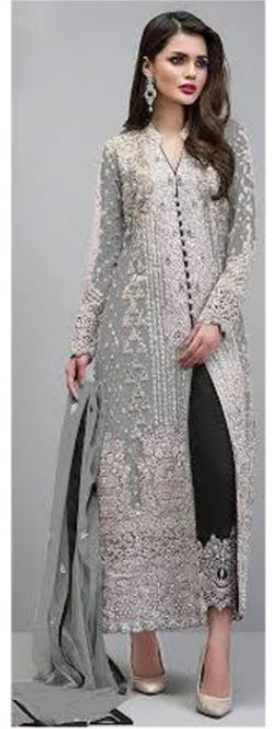

K SUITS
HAYYIRA

D.NO.1053-B

**Top - Georgette heavy embroidered
Inner Bottom - Santoon silk with emb patch
Dupatta - Net embroidered with lace**

KHAYRA
D.NO.1053-C

Top - Georgette heavy embroidered
Inner Bottom - Satlora silk with emb patch
Dupatta - Net embroidered with lace

D.NO.1053-A

D.NO.1053-B

D.NO.1053-C

D.NO.1053-D

D.NO.1053-E

K SUITS
HAYYIRA

BLOCKBUSTER
VOL-01

KHAYYRA
D.NO.1053-B

Top - Georgette heavy embroidered
Inner Bottom - Santoon silk with emb patch
Dupatta - Net embroidered with lace

K SUITS
HAYYIRA

D.NO.1053-E

**Top - Georgette heavy embroidered
Inner Bottom - Santoon silk with emb patch
Dupatta - Net embroidered with lace**

**Top - Georgette heavy embroidered
Inner Bottom - Santoon silk with emb patch
Dupatta - Net embroidered with lace**

Top - Georgette heavy embroidered
Inner Bottom - Santoon silk with emb patch
Dupatta - Net embroidered with lace