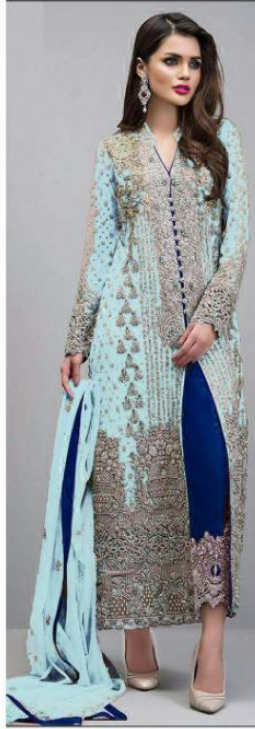

**K** SUITS  
HAYYIRA

**D.NO.1053-B**

**Top - Georgette heavy embroidered  
Inner Bottom - Santoon silk with emb patch  
Dupatta - Net embroidered with lace**

**KHAYRA**  
D.NO.1053-C

Top - Georgette heavy embroidered  
Inner Bottom - Satlora silk with emb patch  
Dupatta - Net embroidered with lace

D.NO.1053-A

D.NO.1053-B

D.NO.1053-C

D.NO.1053-D

D.NO.1053-E

**K** SUITS  
HAYYIRA

**BLOCKBUSTER**  
VOL-01

**KHAYYRA**  
D.NO.1053-B

Top - Georgette heavy embroidered  
Inner Bottom - Santoon silk with emb patch  
Dupatta - Net embroidered with lace

**K** SUITS  
HAYYIRA

**D.NO.1053-E**

**Top - Georgette heavy embroidered  
Inner Bottom - Santoon silk with emb patch  
Dupatta - Net embroidered with lace**