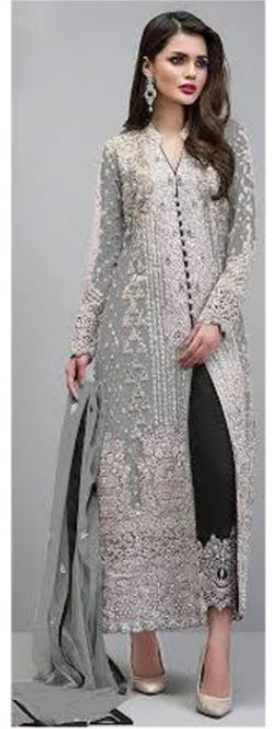

K SUITS
HAYYIRA

D.NO.1053-B

**Top - Georgette heavy embroidered
Inner Bottom - Santoon silk with emb patch
Dupatta - Net embroidered with lace**

KHAYRA
D.NO.1053-C

Top - Georgette heavy embroidered
Inner Bottom - Satloun silk with emb patch
Dupatta - Net embroidered with lace

D.NO.1053-A

D.NO.1053-B

D.NO.1053-C

D.NO.1053-D

D.NO.1053-E

K SUITS
HAYYIRA

BLOCKBUSTER
VOL-01

KHAYYRA
D.NO.1053-B

Top - Georgette heavy embroidered
Inner Bottom - Santoon silk with emb patch
Dupatta - Net embroidered with lace

K SUITS
HAYYIRA

D.NO.1053-E

**Top - Georgette heavy embroidered
Inner Bottom - Santoon silk with emb patch
Dupatta - Net embroidered with lace**