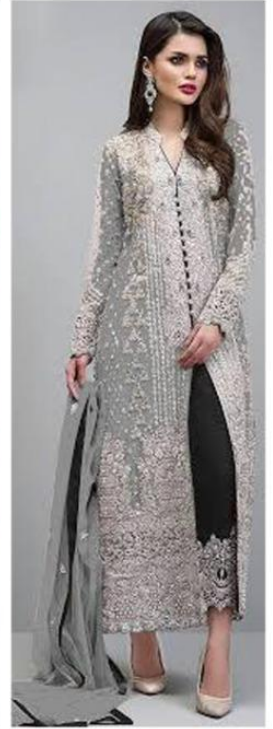

**K** SUITS  
HAYYIRA

**D.NO.1053-B**

**Top - Georgette heavy embroidered  
Inner Bottom - Santoon silk with emb patch  
Dupatta - Net embroidered with lace**

**KHAYRA**  
D.NO.1053-C

Top - Georgette heavy embroidered  
Inner Bottom - Satlora silk with emb patch  
Dupatta - Net embroidered with lace

D.NO.1053-A

D.NO.1053-B

D.NO.1053-C

D.NO.1053-D

D.NO.1053-E

**K** SUITS  
HAYYIRA

**BLOCKBUSTER**  
VOL-01

**KHAYYRA**  
D.NO.1053-B

Top - Georgette heavy embroidered  
Inner Bottom - Santoon silk with emb patch  
Dupatta - Net embroidered with lace

**K** SUITS  
HAYYIRA

**D.NO.1053-E**

**Top - Georgette heavy embroidered  
Inner Bottom - Santoon silk with emb patch  
Dupatta - Net embroidered with lace**