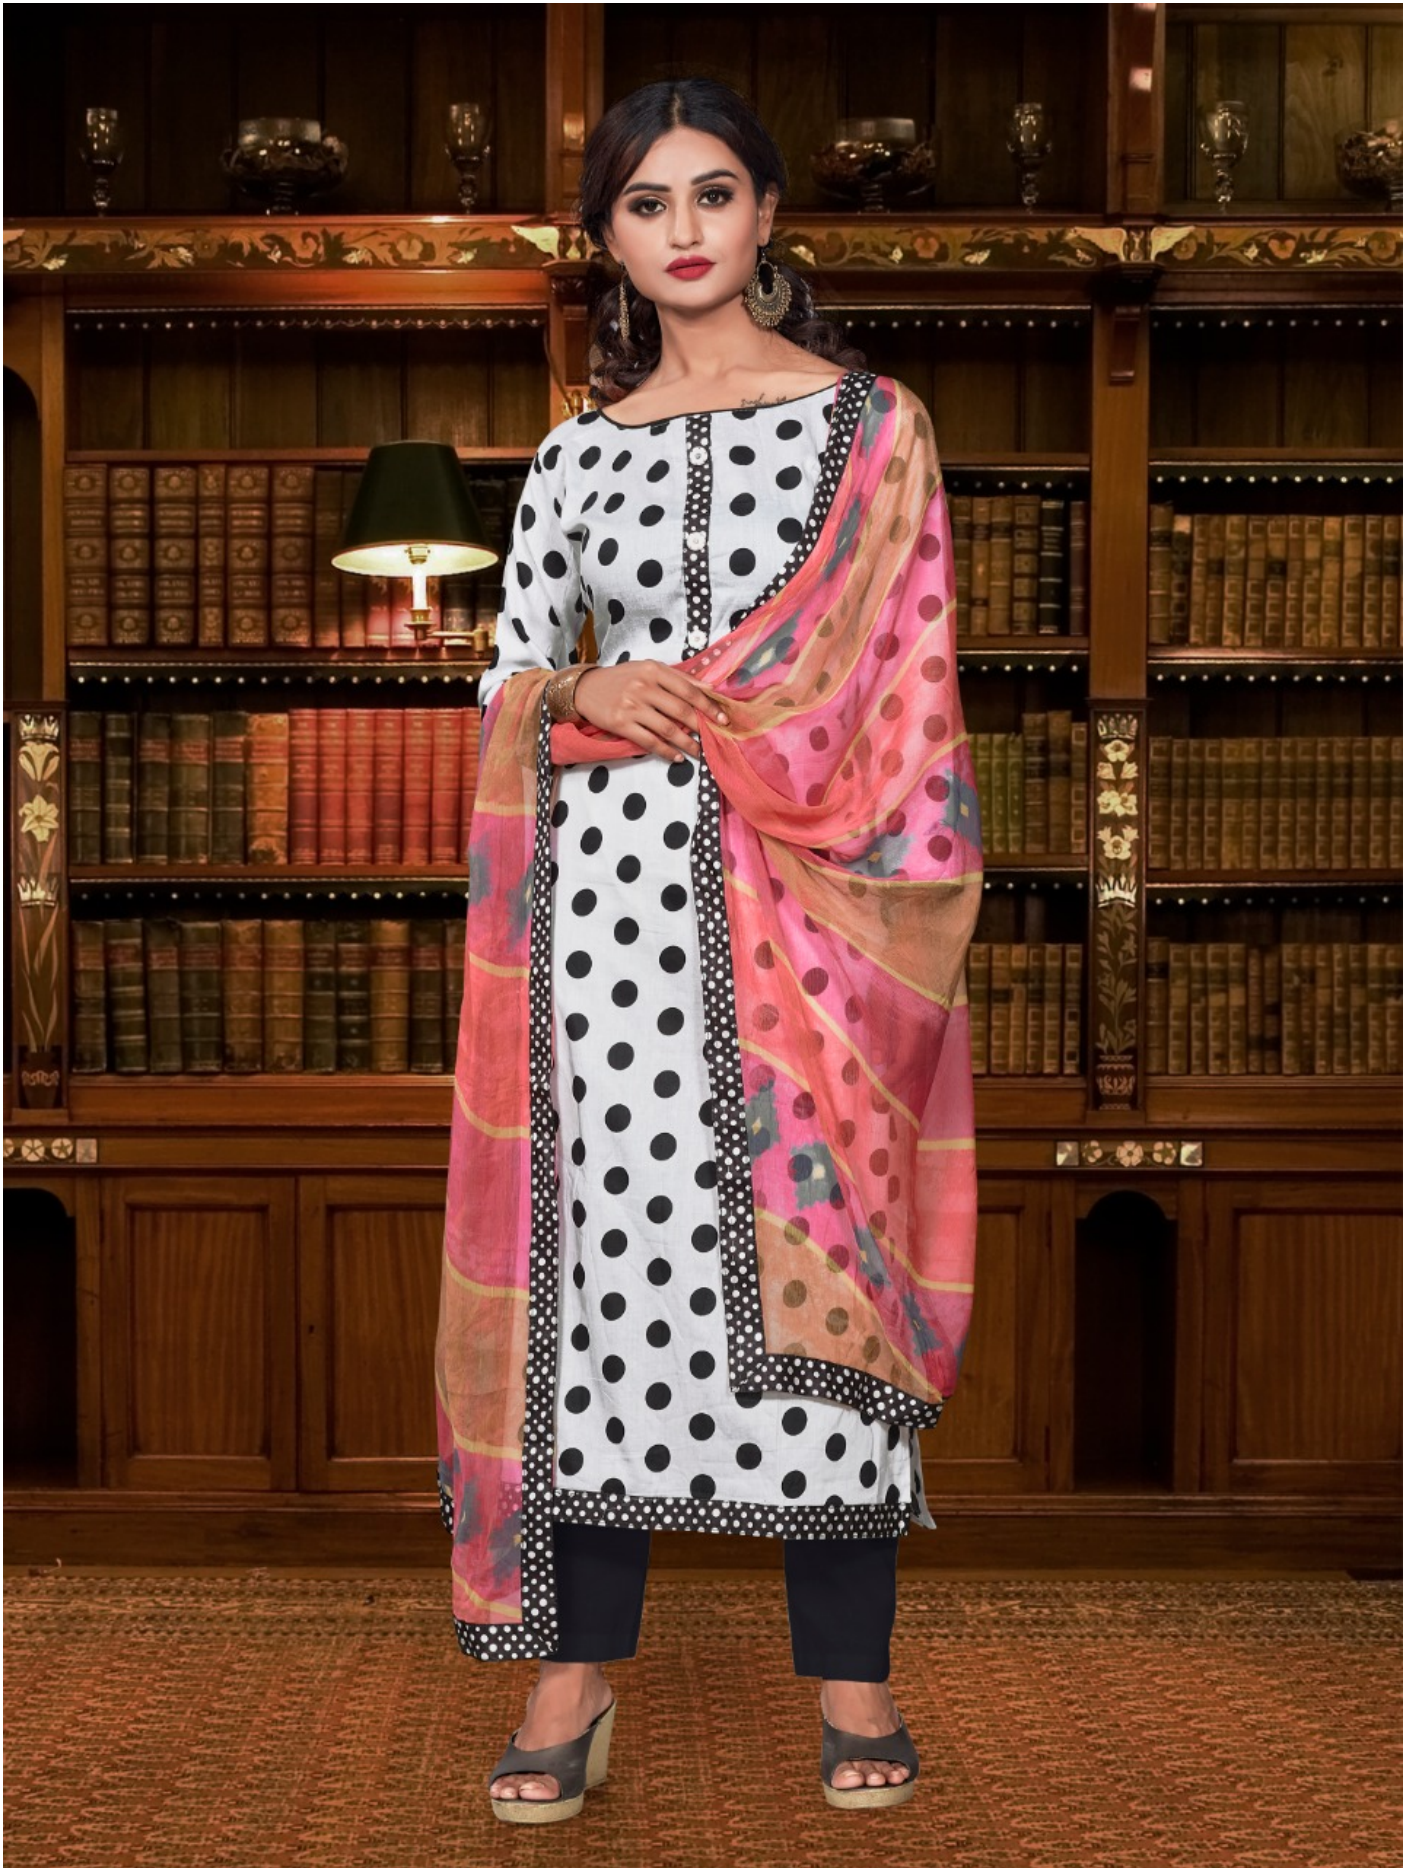

Always No.1
A PRODUCT BY
Gipson®

D.NO.1248
پری
Pari

Always No.1

A PRODUCT BY **Bipson**[®]

پری
Pari 1248

Design No :- 1248

Top :- Glace Cotton Print
With Work

Bottom :- Pure Cotton Dyed

Dupatta :- Pure Bemberg
Print

Gipson[®]
PRINT Pvt Ltd.

پری
Pari 1248