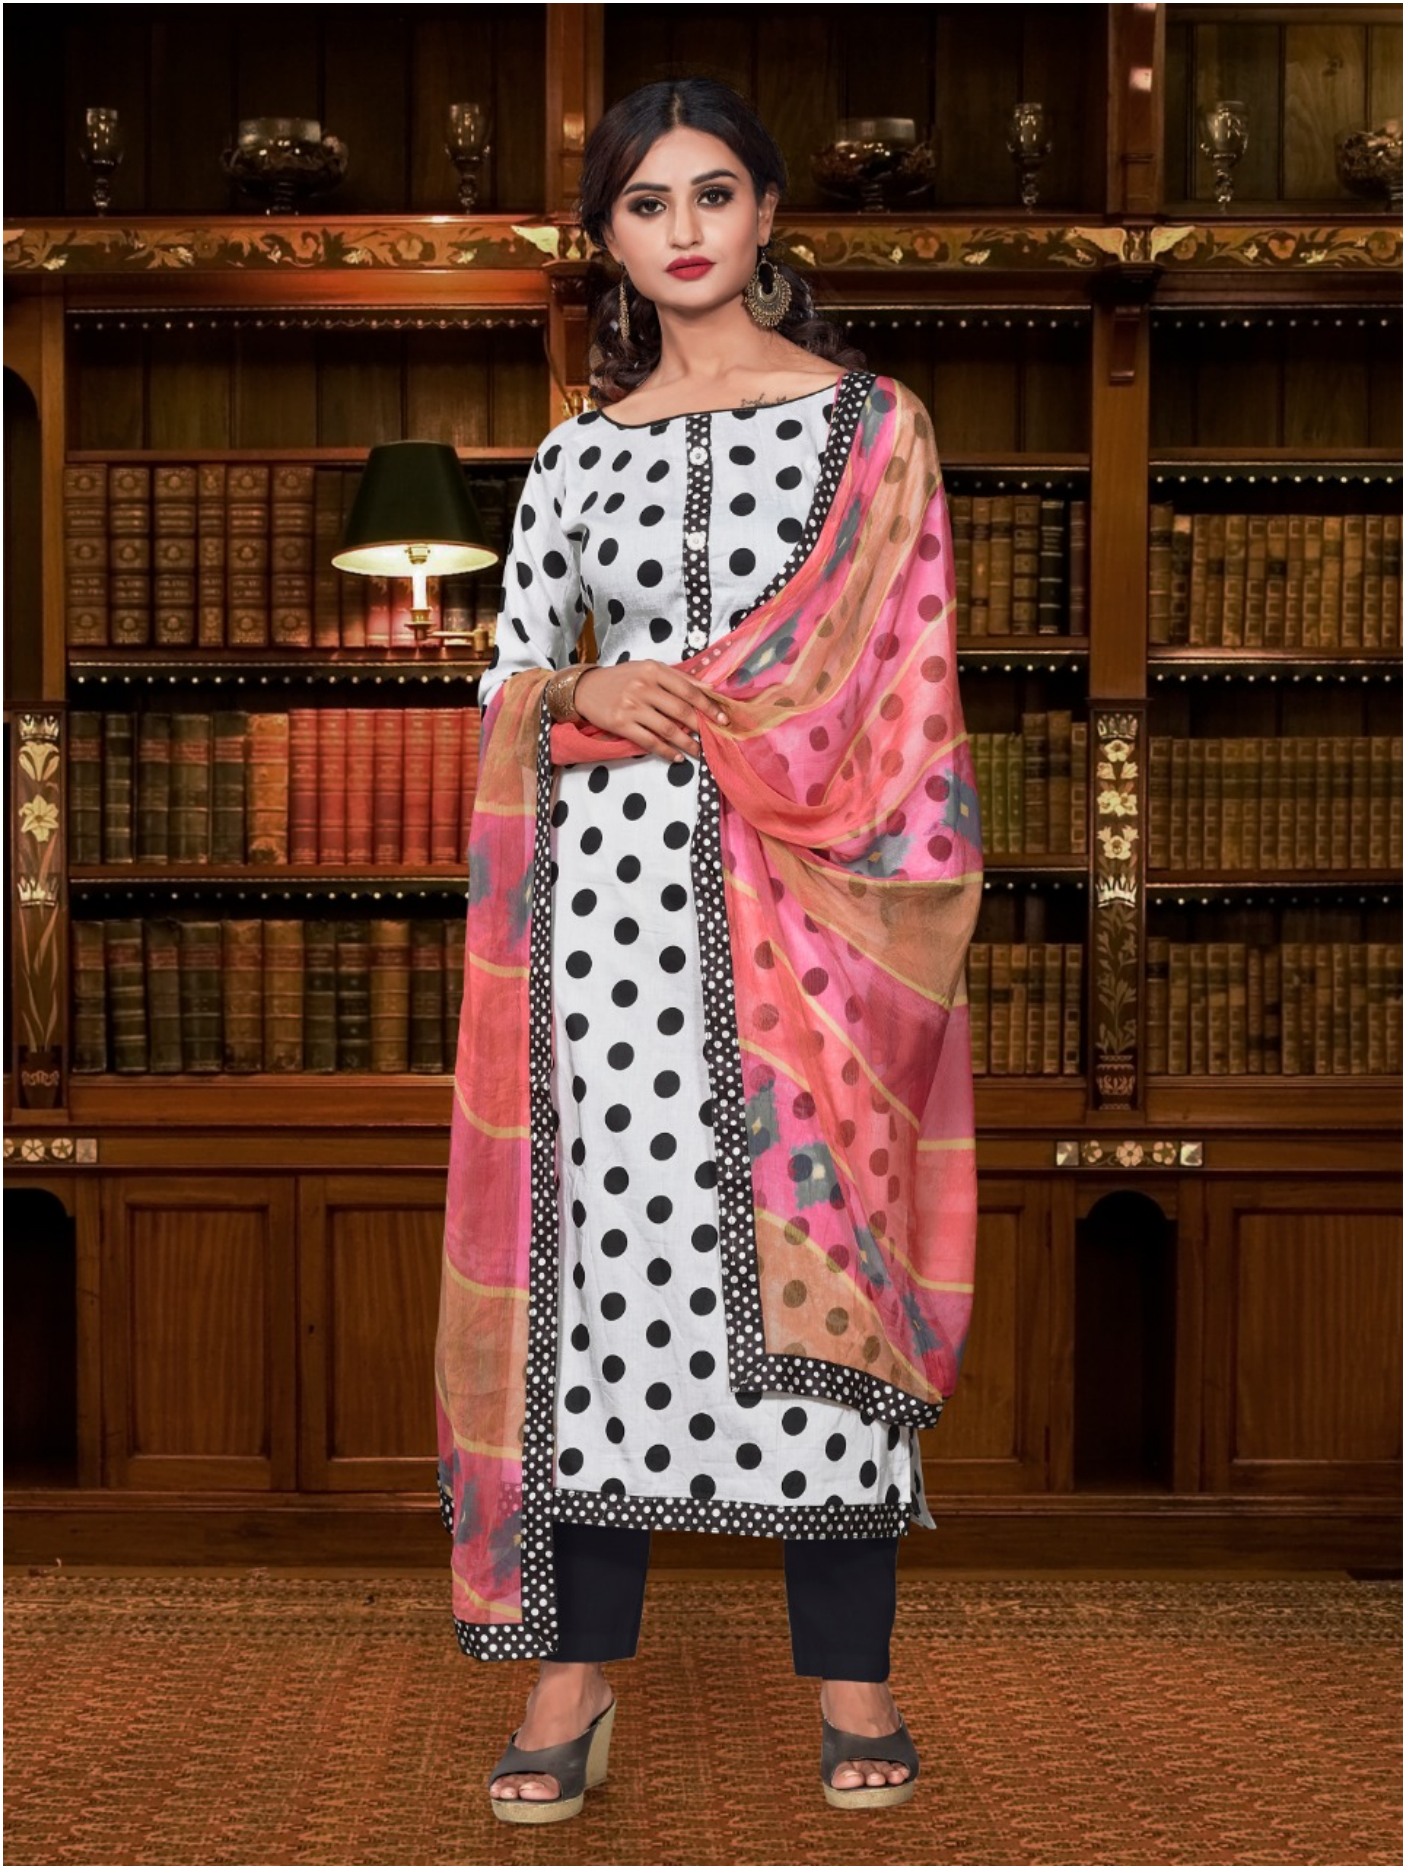

Always No.1
A PRODUCT BY
Gipson®

D.NO.1248
پری
Pari

Always No.1

A PRODUCT BY **Bipson**[®]

پری
Pari 1248

Design No :- 1248

Top :- Glace Cotton Print
With Work

Bottom :- Pure Cotton Dyed

Dupatta :- Pure Bemberg
Print

Gipson[®]
PRINT Pvt Ltd.

پری
Pari 1248