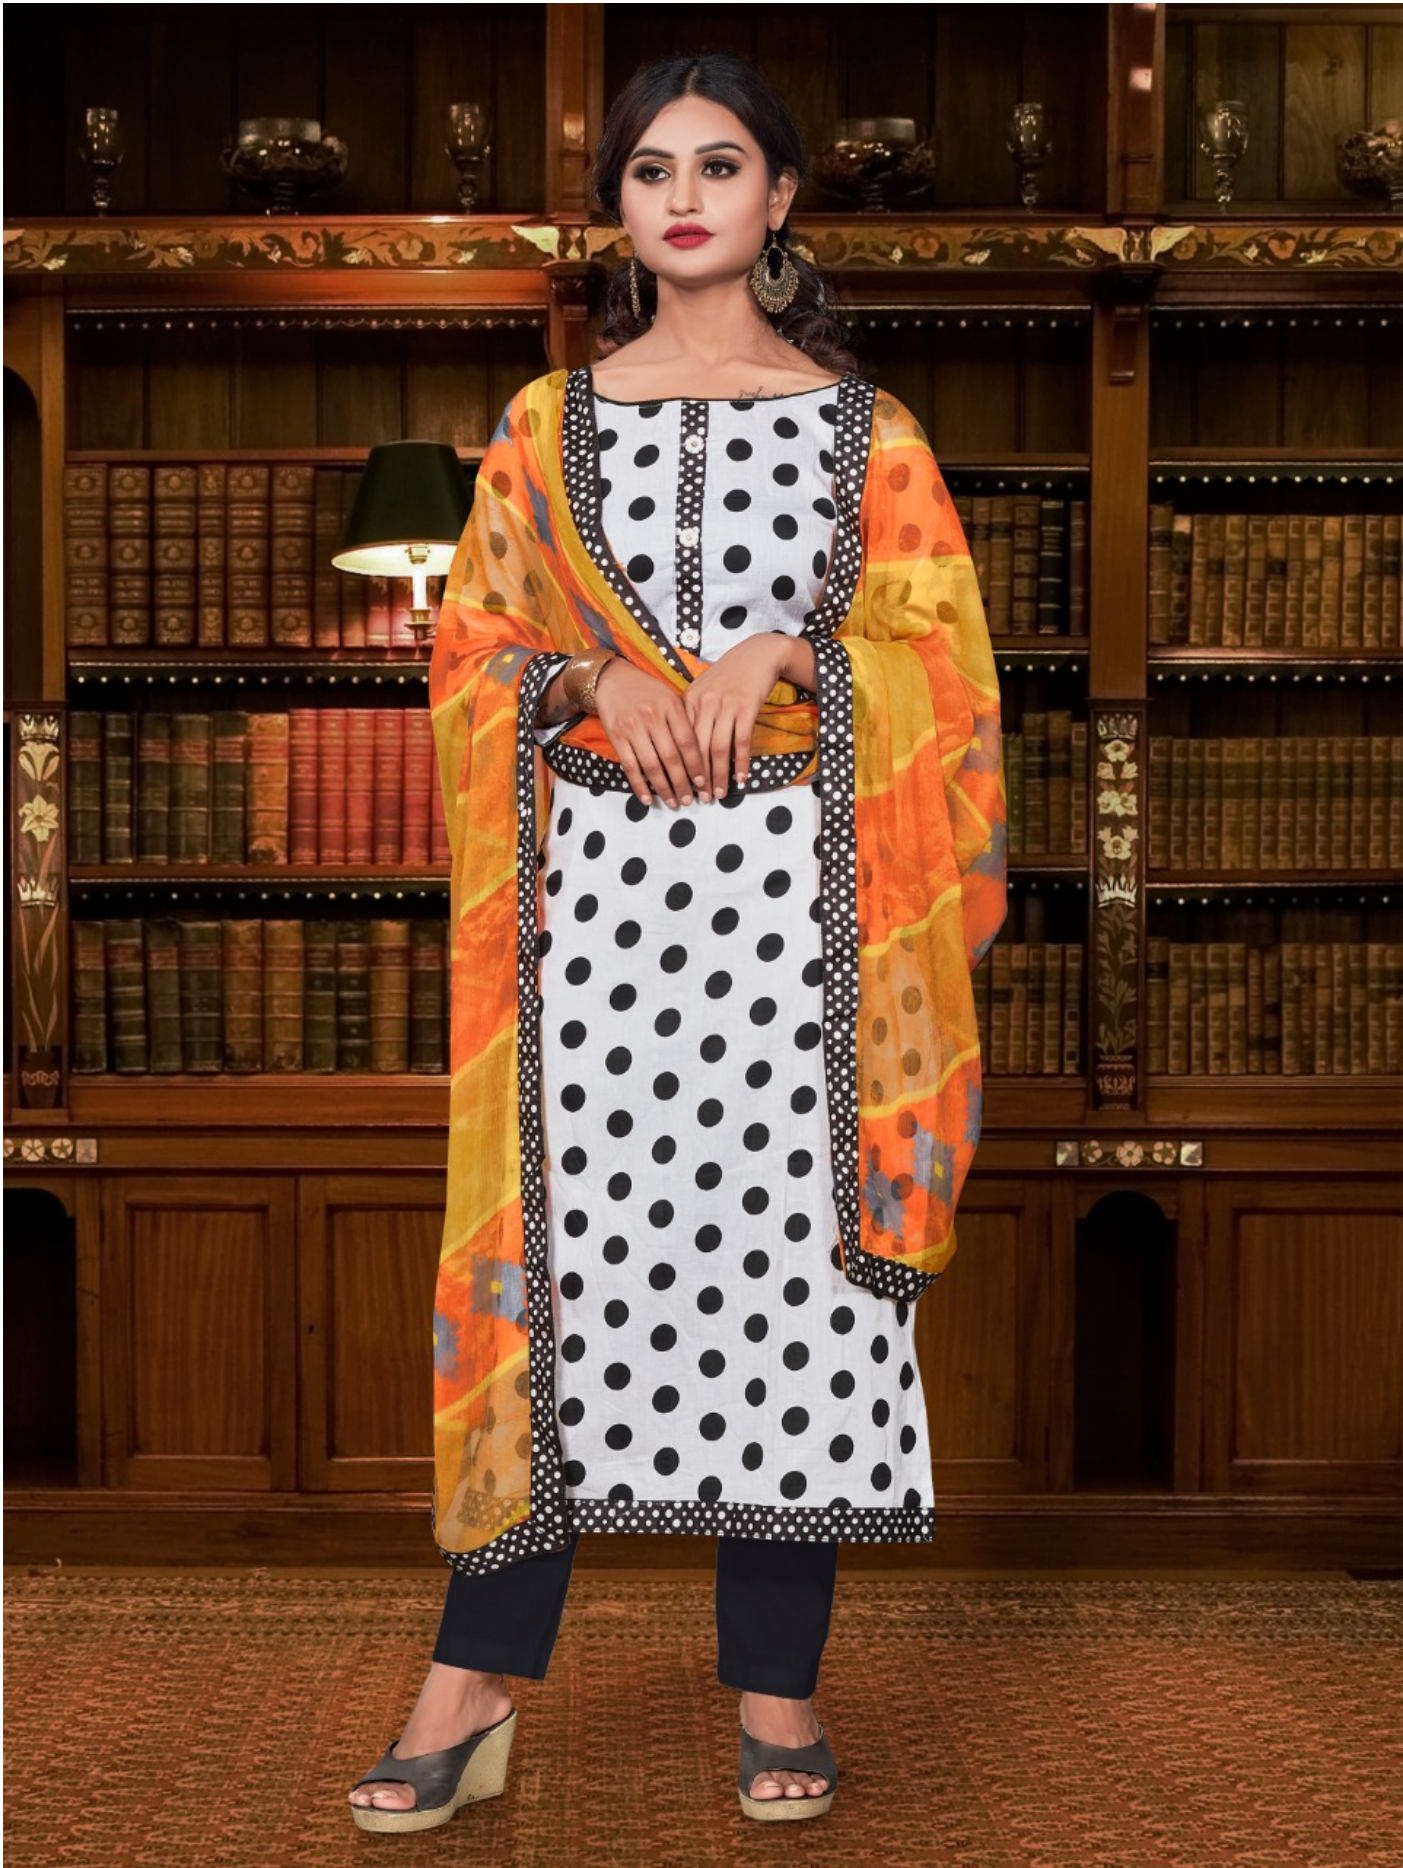

Always No.1
A PRODUCT BY
Gipson®

D.NO.1248
پری
Pari

Always No.1

A PRODUCT BY **Bipson**[®]

پری
Pari 1248

Design No :- 1248

Top :- Glace Cotton Print
With Work

Bottom :- Pure Cotton Dyed

Dupatta :- Pure Bemberg
Print

Gipson[®]
PRINT Pvt Ltd.

پری
Pari 1248