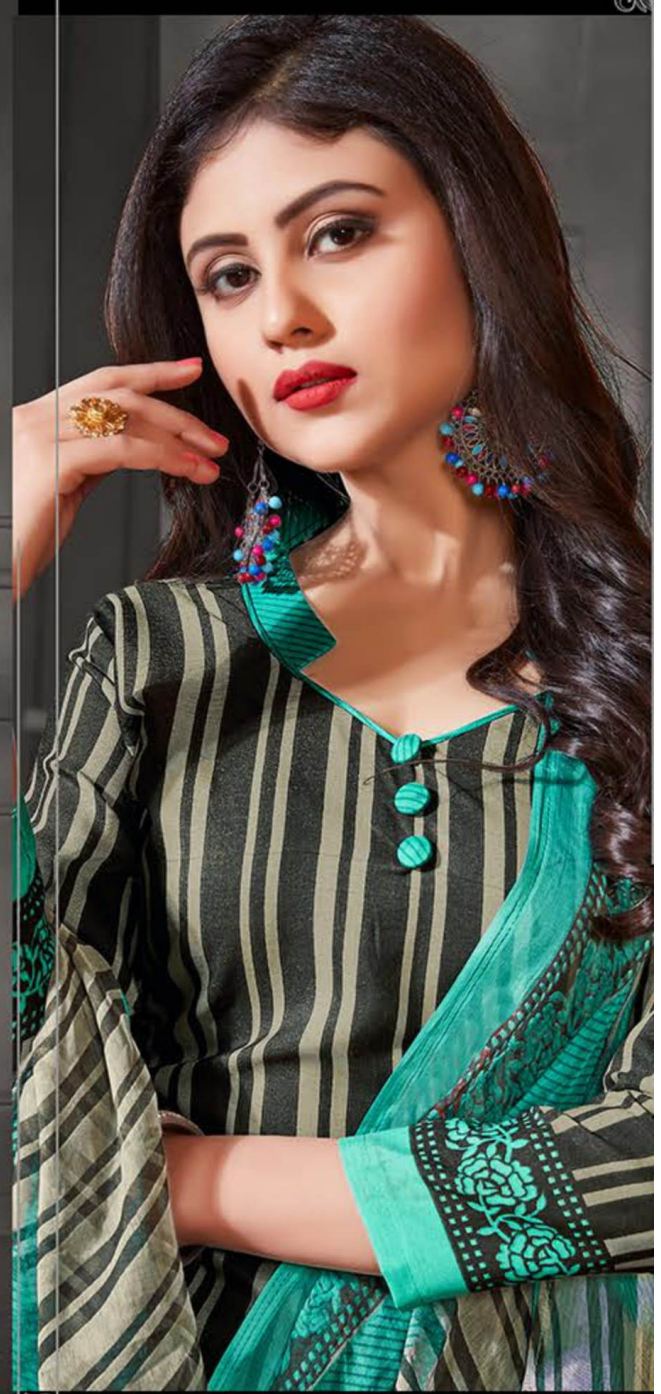

VARUN®
TM NO. 787211
A PRODUCT BY RIDDHI SIDDHI

VARUN COTTON CANDY

D.NO:-3013