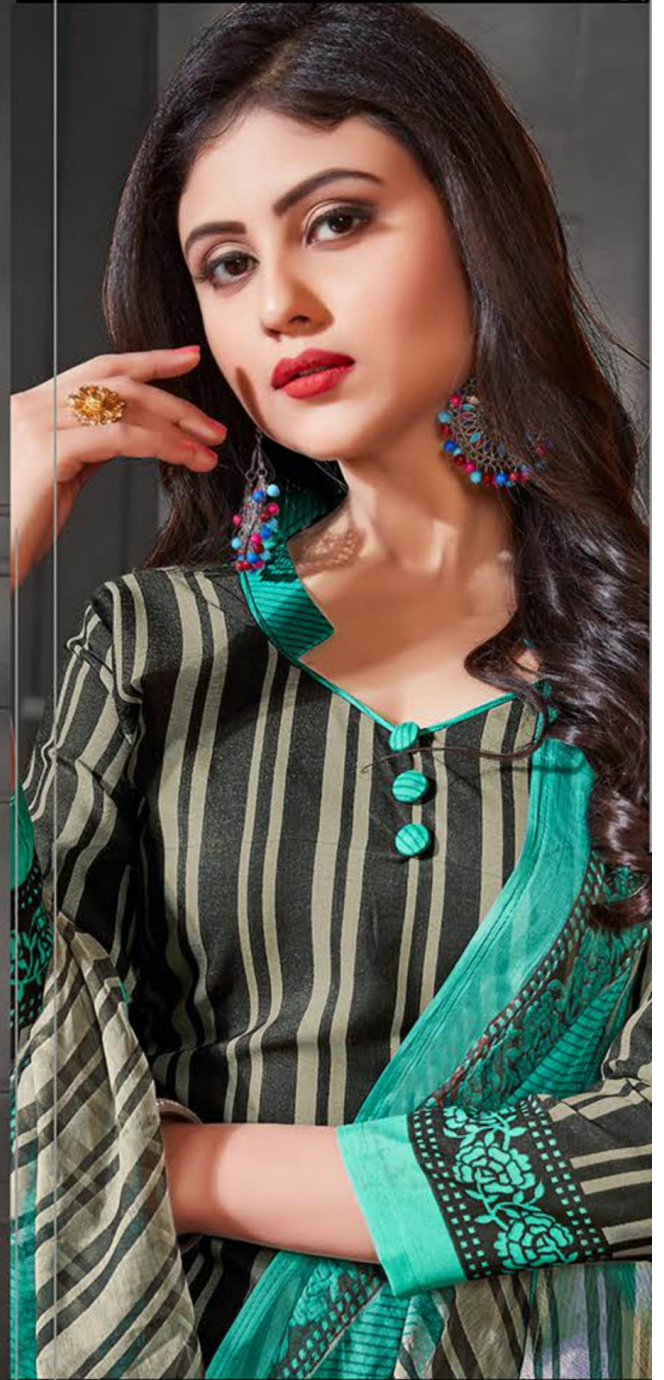

VARUN®
TM NO. 787211
A PRODUCT BY RIDDHI SIDDHI

VARUN COTTON CANDY

D.NO:-3013