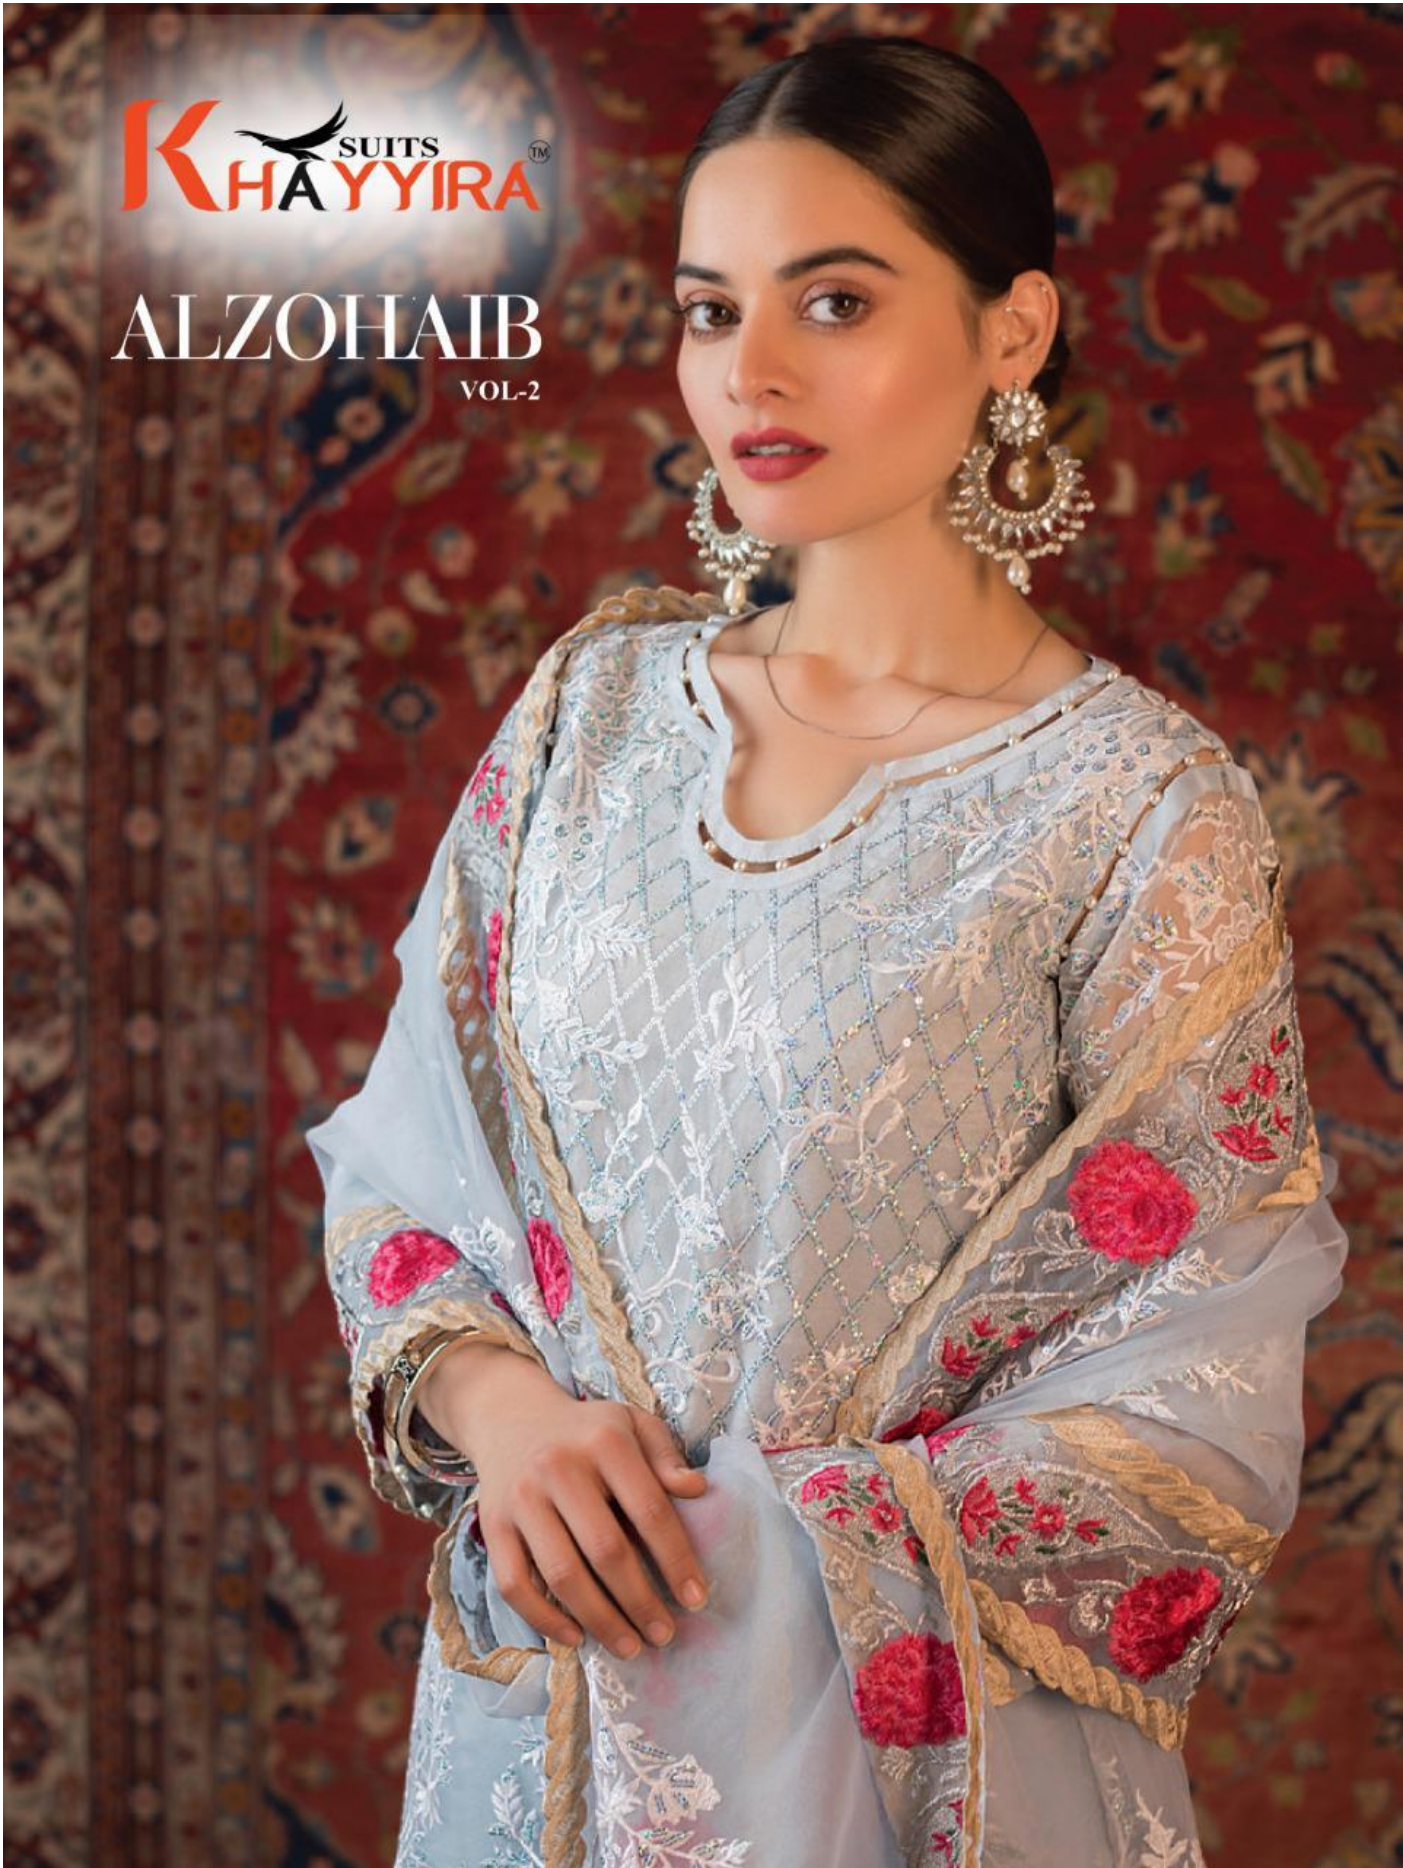

**K** SUITS  
**HAYYIRA**  
D.NO.1098

TOP - FOX GEORGETTE HEAVY EMBROIDERED WITH ACCESSORIES  
INNER- DULL SHANTOON  
BOTTOM - DULL SHANTOON WITH PATCH EMBROIDRED  
DUPATTA - BUTTERFLY NET HEAVY EMBROIDRED

# ALZOHAB

VOL-2

<b>D.NO.</b>	<b>TOP</b>	<b>INNER</b>	<b>BOTTOM</b>	<b>DUPATTA</b>	<b>RATE</b>
1095	FOX GEORGETTE HEAVY EMBROIDERED WITH READYMADE LACE	DULL SHANTUN	DULL SHANTUN WITH READYMADE LACE	ORGANZA HEAVY EMBROIDRED	1299/-
1096	FOX GEORGETTE HEAVY EMBROIDERED	DULL SHANTUN	DULL SHANTUN WITH PATCH EMBROIDRED	ORGANZA HEAVY EMBROIDRED WITH READYMADE LACE	1299/-
1097	FOX GEORGETTE HEAVY EMBROIDERED	DULL SHANTUN	DULL SHANTUN WITH PATCH EMBROIDRED	ORGANZA HEAVY EMBROIDRED WITH LACE	1299/-
1098	FOX GEORGETTE HEAVY EMBROIDRED WITH ACCESSORIES	DULL SHANTUN	DULL SHANTUN	BUTTERFLY NET HEAVY EMBROIDRED	1299/-

**AVERAGE RATE**

**1299/-**

**K** SUITS  
**HAYYIRA**™

**ALZOHAB**  
VOL-2

TOP - FOX GEORGETTE HEAVY EMBROIDERED  
INNER- DULL SHANTOON  
BOTTOM - DULL SHANTOON WITH PATCH EMBROIDRED  
DUPATTA - ORGANZA HEAVY EMBROIDRED WITH LACE

TOP - FOX GEORGETTE HEAVY EMBROIDERED WITH READYMADE LACE  
INNER- DULL SHANTOON  
BOTTOM - DULL SHANTOON WITH READYMADE LACE  
DUPATTA - ORGANZA HEAVY EMBROIDRED