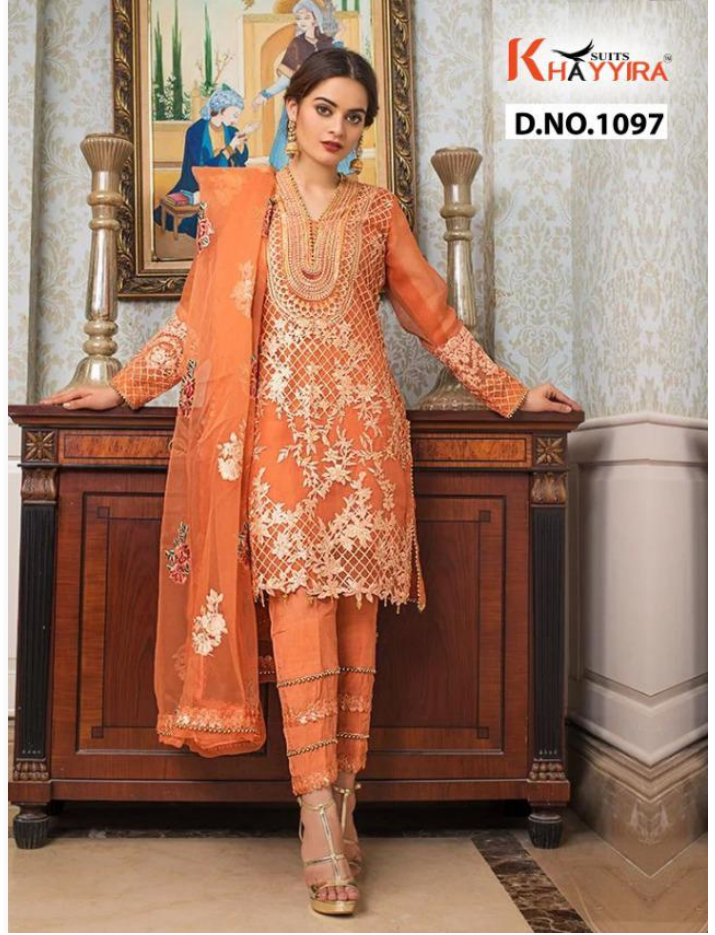

**K** SUITS  
**HAYYIRA**  
D.NO.1098

TOP - FOX GEORGETTE HEAVY EMBROIDERED WITH ACCESSORIES  
INNER- DULL SHANTOON  
BOTTOM - DULL SHANTOON WITH PATCH EMBROIDRED  
DUPATTA - BUTTERFLY NET HEAVY EMBROIDRED

# ALZOHAB

VOL-2

<b>D.NO.</b>	<b>TOP</b>	<b>INNER</b>	<b>BOTTOM</b>	<b>DUPATTA</b>	<b>RATE</b>
1095	FOX GEORGETTE HEAVY EMBROIDERED WITH READYMADE LACE	DULL SHANTUN	DULL SHANTUN WITH READYMADE LACE	ORGANZA HEAVY EMBROIDRED	1299/-
1096	FOX GEORGETTE HEAVY EMBROIDERED	DULL SHANTUN	DULL SHANTUN WITH PATCH EMBROIDRED	ORGANZA HEAVY EMBROIDRED WITH READYMADE LACE	1299/-
1097	FOX GEORGETTE HEAVY EMBROIDERED	DULL SHANTUN	DULL SHANTUN WITH PATCH EMBROIDRED	ORGANZA HEAVY EMBROIDRED WITH LACE	1299/-
1098	FOX GEORGETTE HEAVY EMBROIDRED WITH ACCESSORIES	DULL SHANTUN	DULL SHANTUN	BUTTERFLY NET HEAVY EMBROIDRED	1299/-

**AVERAGE RATE**

**1299/-**

**K** SUITS  
**HAYYIRA**™

**ALZOHAB**  
VOL-2

TOP - FOX GEORGETTE HEAVY EMBROIDERED  
INNER- DULL SHANTOON  
BOTTOM - DULL SHANTOON WITH PATCH EMBROIDRED  
DUPATTA - ORGANZA HEAVY EMBROIDRED WITH LACE

D.NO.1095

D.NO.1096

D.NO.1097

D.NO.1098

**TOP - FOX GEORGETTE HEAVY EMBROIDERED**  
**INNER- DULL SHANTOON**  
**BOTTOM - DULL SHANTOON WITH PATCH EMBROIDRED**  
**DUPATTA - ORGANZA HEAVY EMBROIDRED WITH READYMADE LACE**