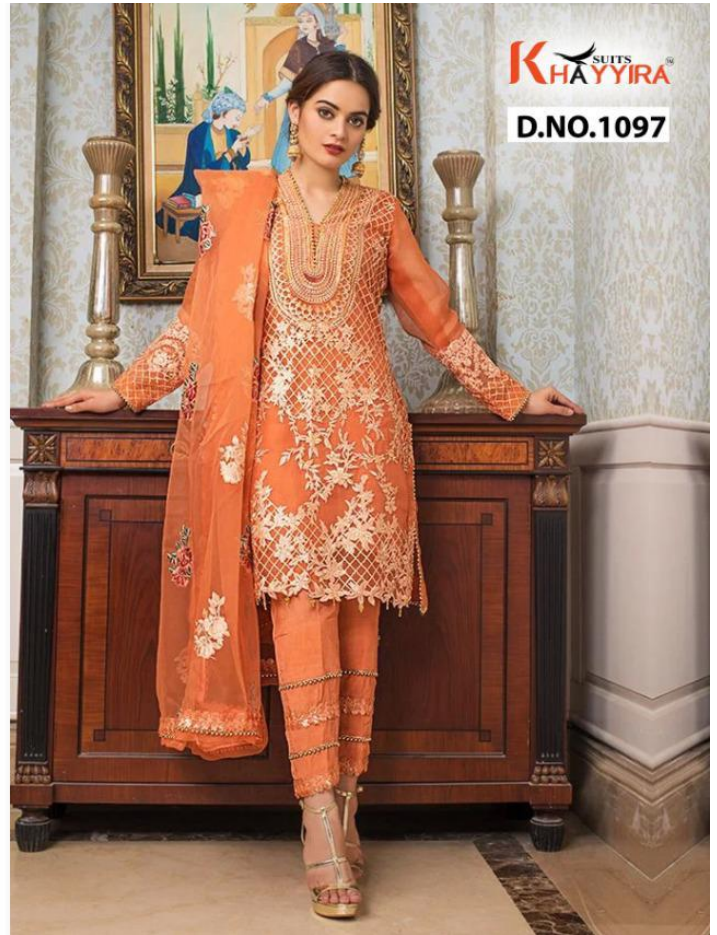

**K** SUITS  
**HAYYIRA**  
D.NO.1098

TOP - FOX GEORGETTE HEAVY EMBROIDERED WITH ACCESSORIES  
INNER- DULL SHANTOON  
BOTTOM - DULL SHANTOON WITH PATCH EMBROIDRED  
DUPATTA - BUTTERFLY NET HEAVY EMBROIDRED

# ALZOHAB

VOL-2

<b>D.NO.</b>	<b>TOP</b>	<b>INNER</b>	<b>BOTTOM</b>	<b>DUPATTA</b>	<b>RATE</b>
1095	FOX GEORGETTE HEAVY EMBROIDERED WITH READYMADE LACE	DULL SHANTUN	DULL SHANTUN WITH READYMADE LACE	ORGANZA HEAVY EMBROIDRED	1299/-
1096	FOX GEORGETTE HEAVY EMBROIDERED	DULL SHANTUN	DULL SHANTUN WITH PATCH EMBROIDRED	ORGANZA HEAVY EMBROIDRED WITH READYMADE LACE	1299/-
1097	FOX GEORGETTE HEAVY EMBROIDERED	DULL SHANTUN	DULL SHANTUN WITH PATCH EMBROIDRED	ORGANZA HEAVY EMBROIDRED WITH LACE	1299/-
1098	FOX GEORGETTE HEAVY EMBROIDRED WITH ACCESSORIES	DULL SHANTUN	DULL SHANTUN	BUTTERFLY NET HEAVY EMBROIDRED	1299/-

**AVERAGE RATE**

**1299/-**

**K** SUITS  
**HAYYIRA**™

**ALZOHAB**  
VOL-2

TOP - FOX GEORGETTE HEAVY EMBROIDERED  
INNER- DULL SHANTOON  
BOTTOM - DULL SHANTOON WITH PATCH EMBROIDRED  
DUPATTA - ORGANZA HEAVY EMBROIDRED WITH LACE

D.NO.1095

D.NO.1096

D.NO.1097

D.NO.1098

**TOP - FOX GEORGETTE HEAVY EMBROIDERED**  
**INNER- DULL SHANTOON**  
**BOTTOM - DULL SHANTOON WITH PATCH EMBROIDRED**  
**DUPATTA - ORGANZA HEAVY EMBROIDRED WITH READYMADE LACE**