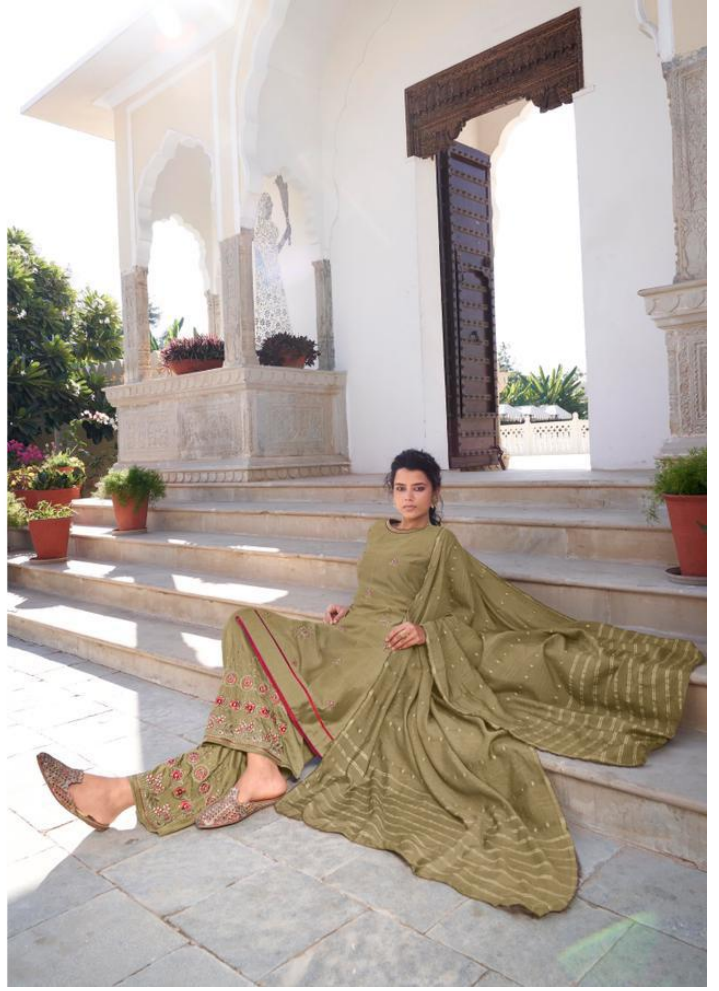

S
SAJAWAT
CREATION

CLOTHES MEAN NOTHING UNTIL SOMEONE
LIVES IN THEM

STYLISH SATI'RE

CODE 494