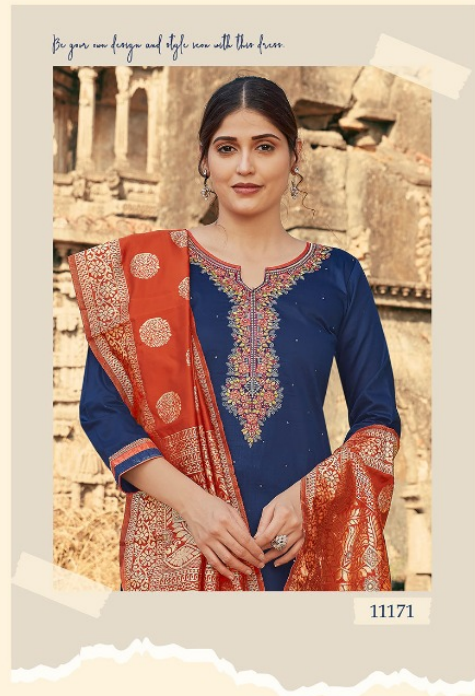

Be your own designer and style icon with this dress.

HAS LAUNCHED NEW CATALOGUE

RIWAAZ

FABRIC DETAILS

TOP :- Cotton Satin Work with Swarovski Diamond

BOTTOM :- Cotton

DUPATTA :- Banarasi Silk

No. of Designs :- 05