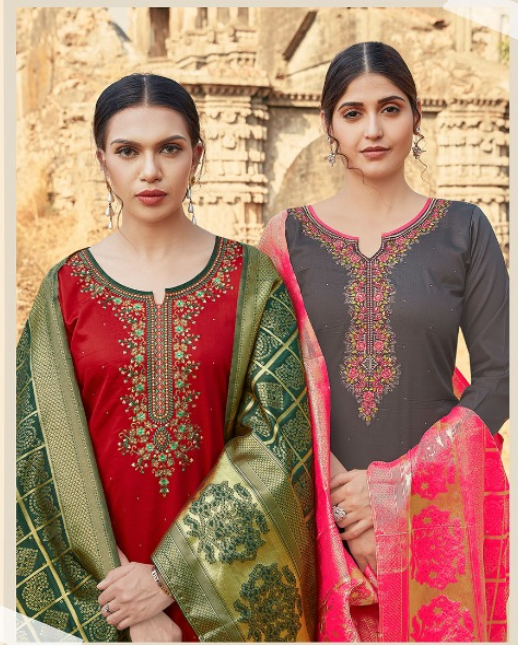

PANCH
RATNA

PANCH
RATNA

COMPLIMENTARY COPY / NOT FOR SALE

Riwaaz