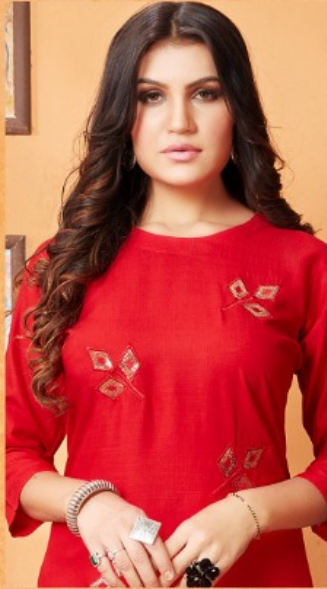

**rungr**  
DESIGNER WEAR FURTURE

Cherry - 3

Whitish Cyclone

04

runge®  
DESIGNER WARE KUTAS

Cherry - 3

W  
Climate Woods

07

**rungh**  
DESIGNER WEAR KURTIS  
Cherry - 3

*Ultimate Moods*

05

**runq**<sup>®</sup>  
DESIGNER WEAR KURTIS

# Cherry - 3

GET THE LOOK

**rungr**  
DESIGNER WEAR KURTIS  
Cherry - 3

*W  
Ultimate Moods*

03

runq<sup>®</sup>  
DESIGNER WEAR KURTIS

# Cherry - 3

runge®  
DESIGNER WEAR KURTAS

Cherry - 3

Off Whiteish Cyclone

08

**runq**  
DESIGNER NEAR KUTUB  
Cherry - 3

*B*  
Black is the new black..

06