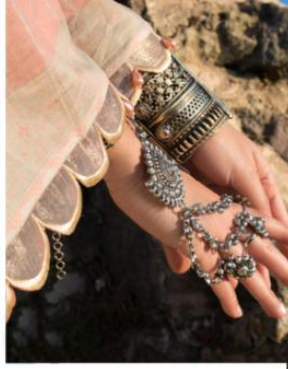

روایت
C A P T I V A T E

18002