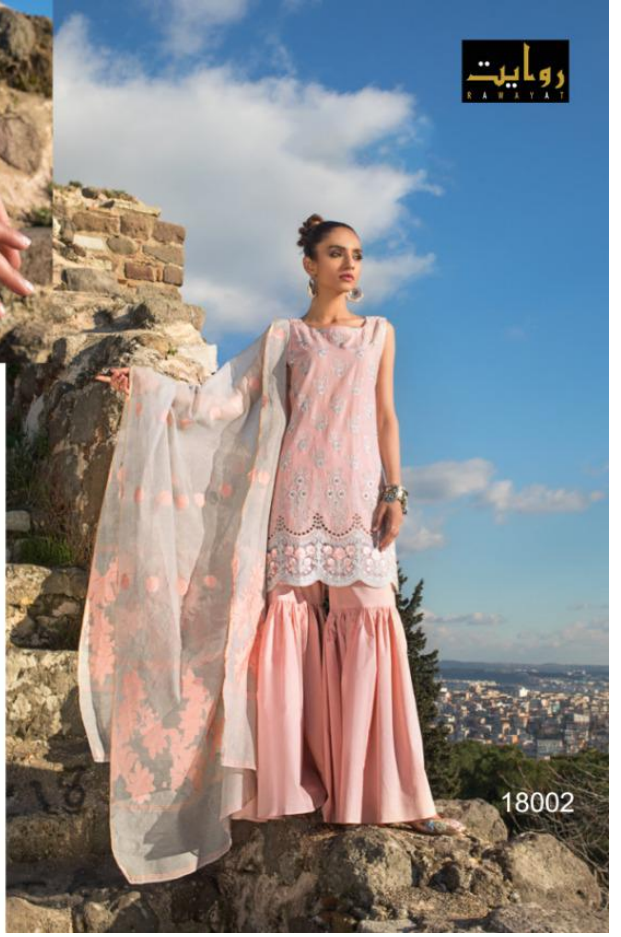

روایت
C A P T I V A T E

18002