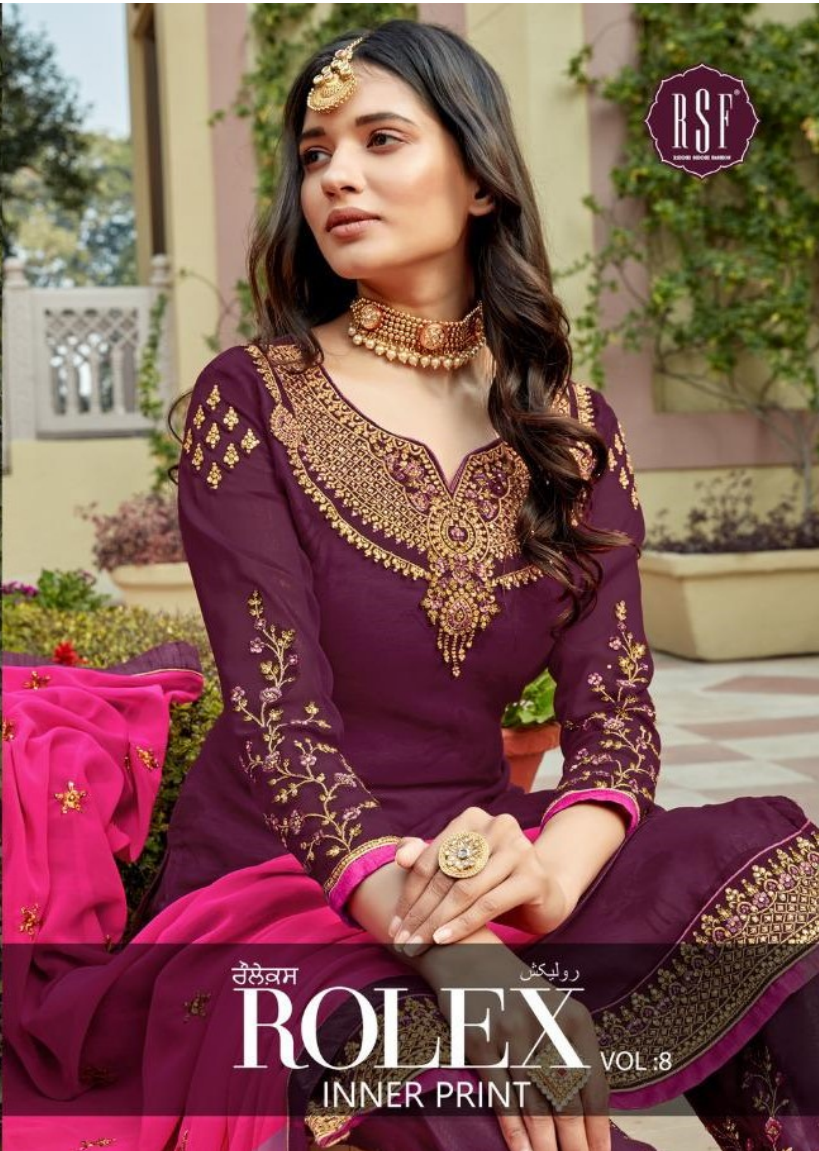

## *Wonderful Shade*

The most decorative applique used to decorate the soulful eminence of a woman.

रोलेक्स  
رولیکس  
**ROLEX** VOL : 8  
INNER PRINT

# *Luxious Speed*

Renaissance of modernization; gives us Power to look unbeatable yet Graceful.

17101

RSF

TOP :- GEORGETTE  
INNER :- CRAPE PRINT  
BOTTOM :- SANTUN  
DUPATTA :- NAJMIN

رولیکس  
**ROLEX** VOL: 8  
INNER PRINT