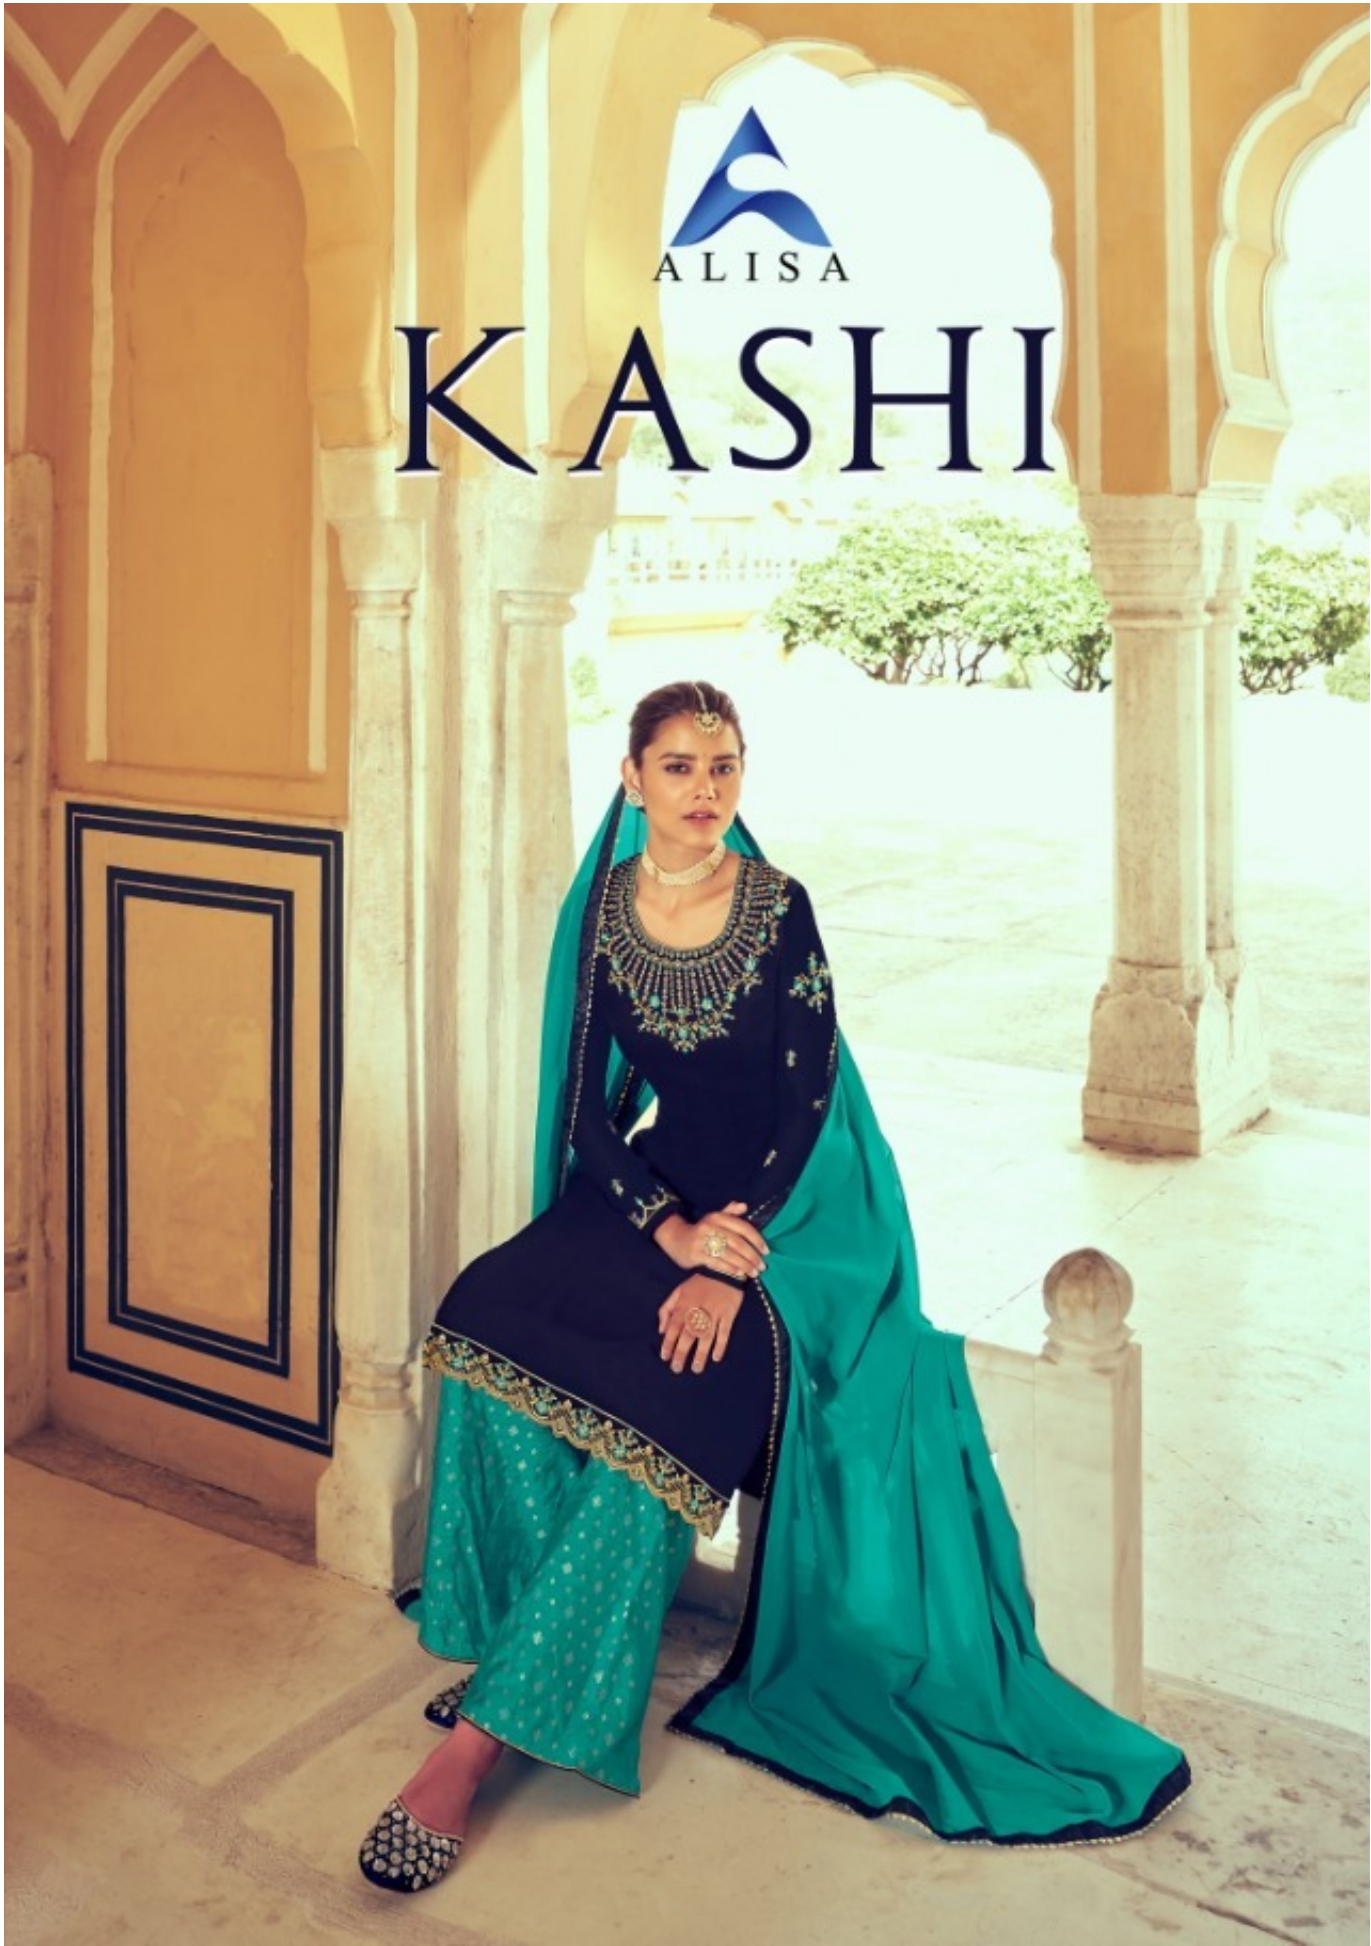

The logo for ALISA, featuring a stylized blue 'A' above the brand name in a serif font.

ALISA

KASHI