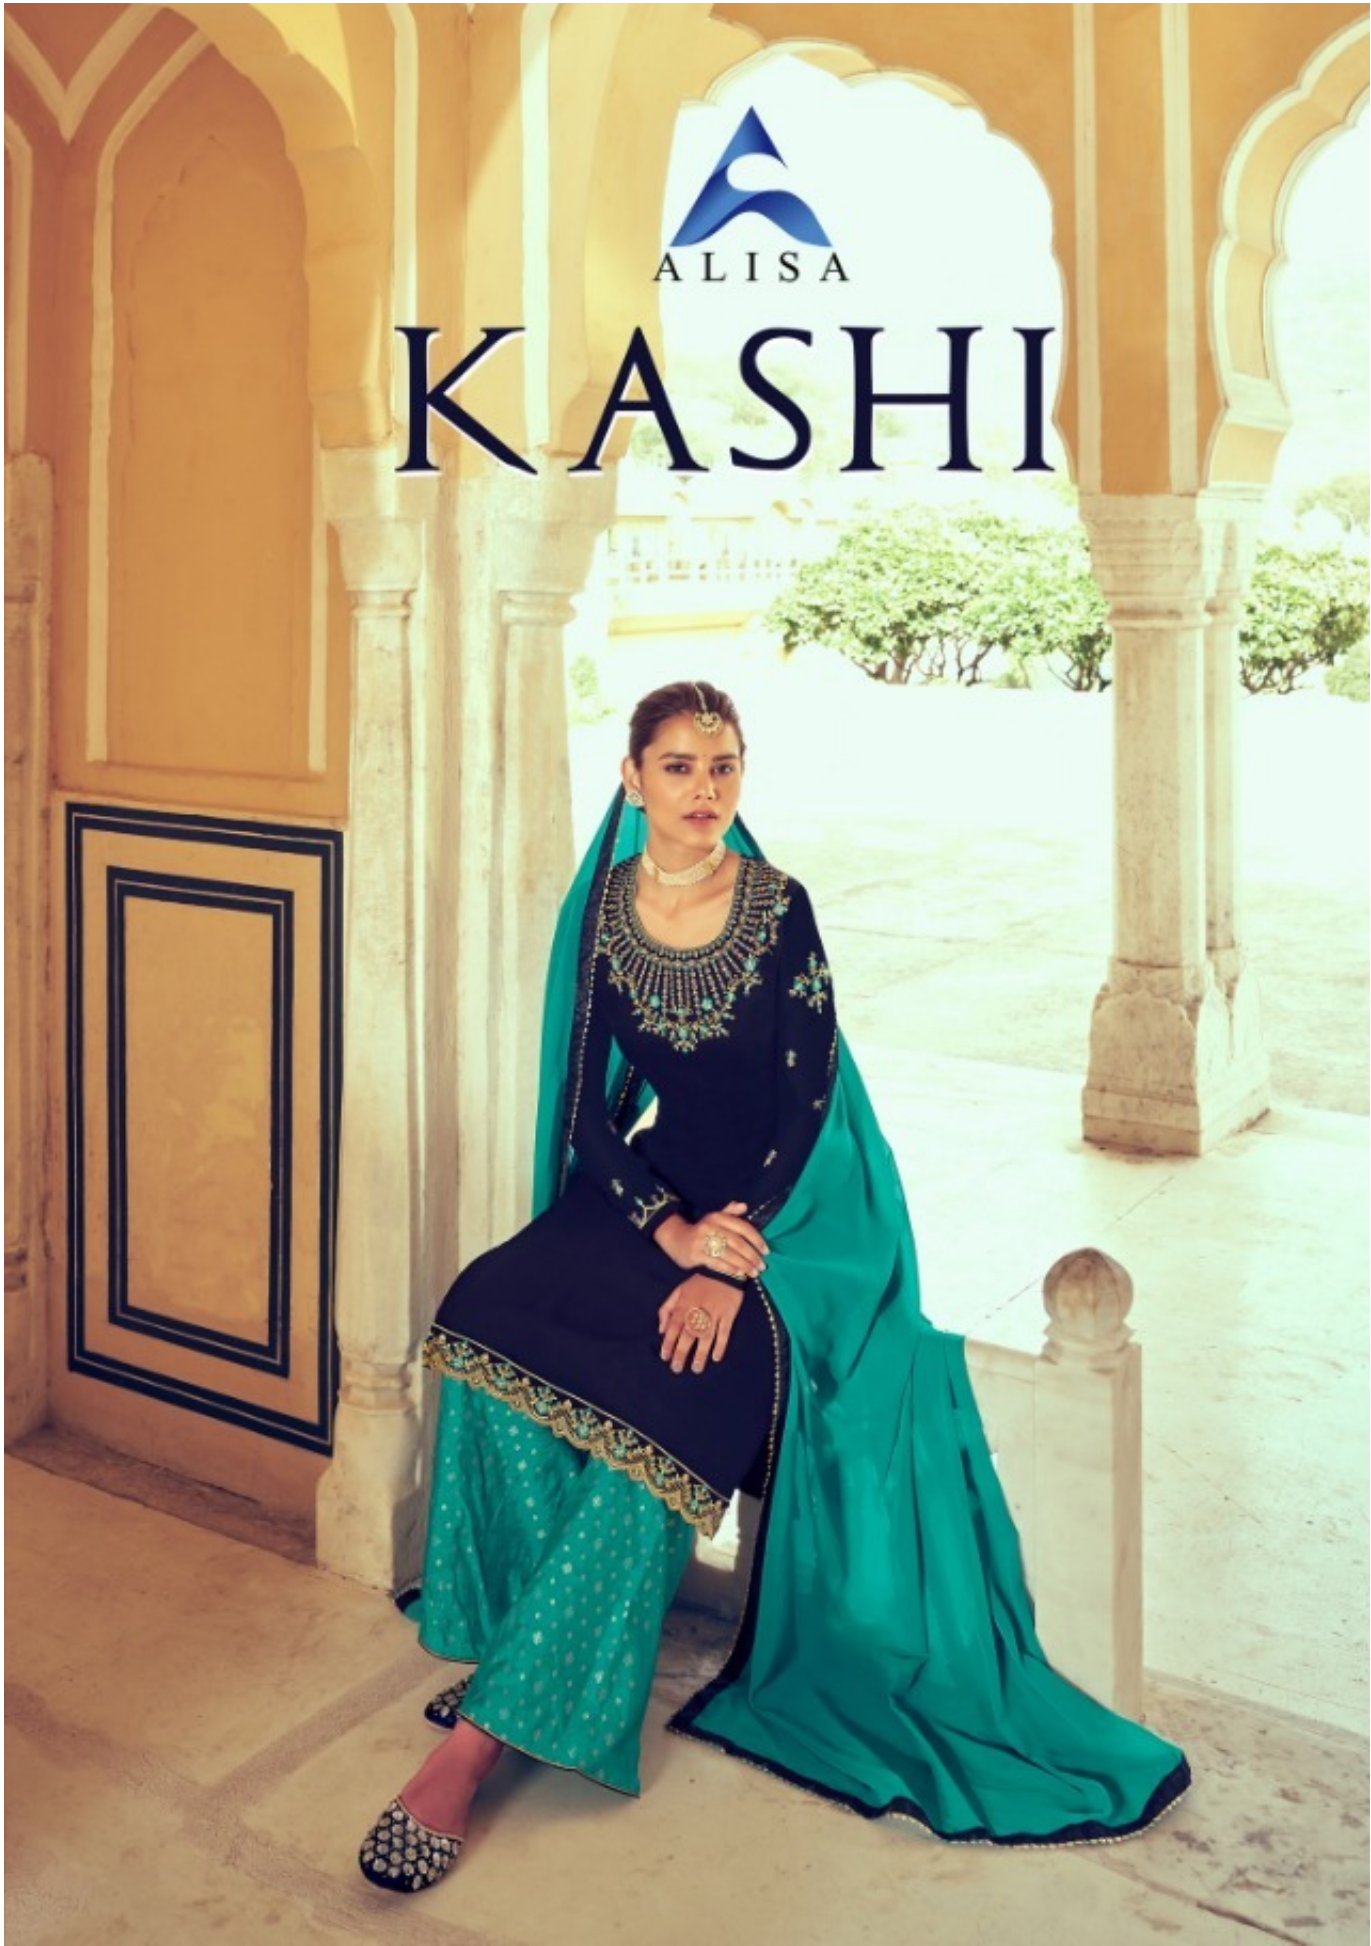

ALISA

6901

6902

6903

6904

KASHI

The logo for ALISA, featuring a stylized blue 'A' above the brand name in a serif font.

ALISA

KASHI

PRESENTING TO YOU OUR NEW CATALOGUE

KASHI

FROM ALISA FASHIONS

TOP

FAUX GORGETTE

INNER

DULL SANTUN

BOTTOM

DYEABLE JACARD STICH PLAZO

DUPATTA

CHINON SILK