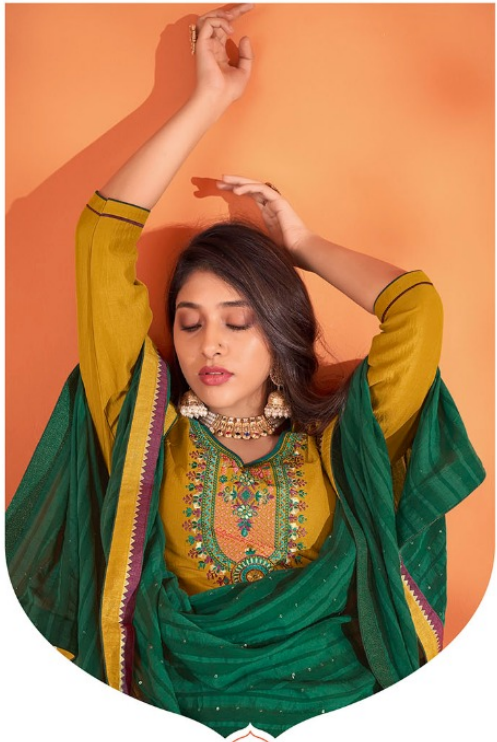

बानी
BAANI
VOL-2

02
61

02
62

02
63

02
64

बानी
BAANI
VOL-2
ELEGANCE & SOPHISTICATION CREATE
A CHARMING SYMPHONY

02
63

*Amaze yourself with a sophisticated and elegant attire with this stunning collection
gorgeously designed sarees*

** Make a bright new beginning to this season*

02
64

*Mayafrate Mayafrate! The costume that tells will show
your magnificent and make an ever young impression*

02
61

02
62

02
63

02
64

- **TOP - PARAMPARA SILK WITH EMBROIDERY WORK AND SEQUENCE WORK**
- **BOTTOM - RAYON**
- **DUPATTA - RAYON UP DOWN WEAVING SEQUENCE DUPTTA**
- **DESIGNS- 04**

Catalogue :- B A A N I
VOL-2
Rate :-799/-

Has Launched New Catalogue

B A A N I

VOL-2

BOOK NOW

FABRICS DETAILS (Material Only)

- **TOP - PARAMPARA SILK WITH EMBROIDERY WORK AND SEQUENCE WORK**
- **BOTTOM - RAYON**
- **DUPATTA - RAYON UP DOWN WEAVING SEQUENCE DUPTTA**
- **DESIGNS- 04**