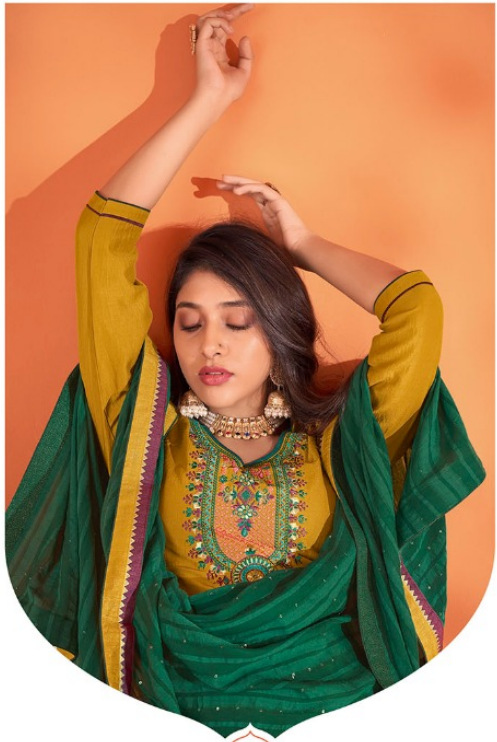

बानी
BAANI
VOL-2

02
61

02
62

02
63

02
64

बानी
BAANI
VOL-2
ELEGANCE & SOPHISTICATION CREATE
A CHARMING SYMPHONY

02
63

*Amaze yourself with a sophisticated and elegant attire with this stunning collection
gorgeously designed sarees*

02
62

** Make a bright new beginning to this season*

02
64

*Mayafrate Mayafrate! The costume that tells will show
your magnificent and noble in every young impression*

02
61

02
62

02
63

02
64