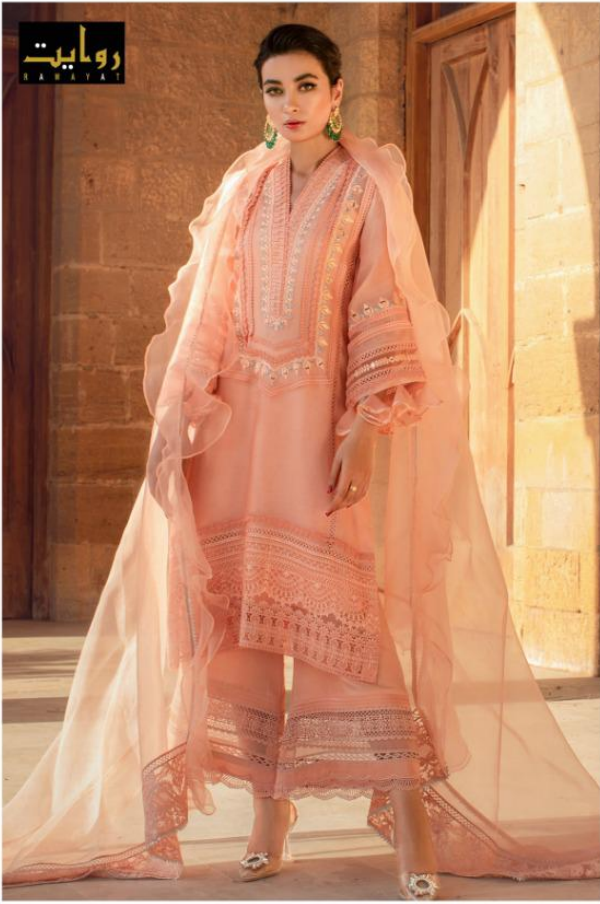

25002

ELAF

روایت
ELAF

25002

25003

25004

25005

25006

D.No.	TOP	BOTTOM	DUPATTA
25002	Pure jam cotton with Embroidery	Pure Cotton	Nazmin with heavy Embroidery
25003	Pure jam cotton with Embroidery	Pure Cotton	Nazmin with heavy Embroidery
25004	Pure jam cotton with Embroidery	Pure Cotton	Nazmin with heavy Embroidery
25005	Pure jam cotton with Embroidery	Pure Cotton	Nazmin with heavy Embroidery
25006	Pure jam cotton with Embroidery	Pure Cotton	Nazmin with heavy Embroidery