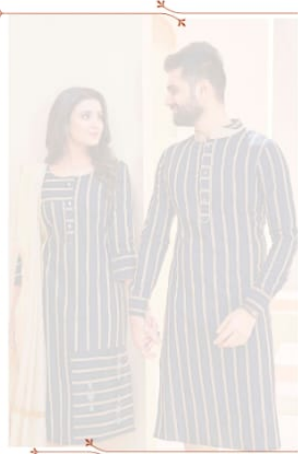

Sukanya Fashion

3002

Sukanya Fashion

KURTA PAYJAM SIZE CHART(INCHES)

| size | chest | shoulder | Hip | Length |
|-------------|--------------|-----------------|------------|---------------|
| M | 41 | 17.5 | 42 | 44 |
| L | 43 | 18.5 | 44 | 44 |
| XL | 45 | 19 | 46 | 44 |
| XXL | 47 | 19.5 | 48 | 44 |

3001

3002

3003

3004

Sukanya Fashion

ROYAL
COUPLE

(03)

Sukanya Fashion