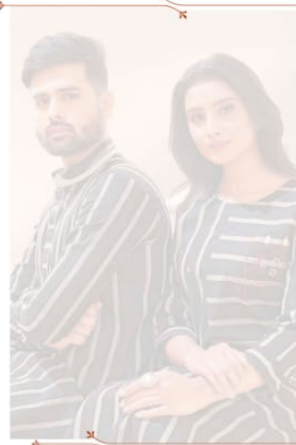

Sukanya Fashion

3002

Sukanya Fashion

KURTA PAYJAM SIZE CHART(INCHES)

size	chest	shoulder	Hip	Length
M	41	17.5	42	44
L	43	18.5	44	44
XL	45	19	46	44
XXL	47	19.5	48	44

3001

3003

3002