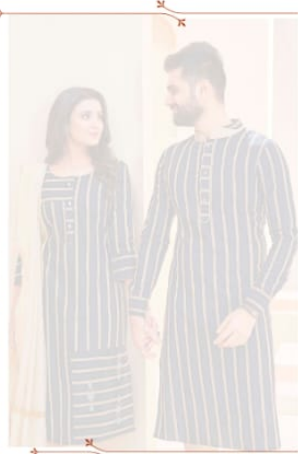

Sukanya Fashion

3002

Sukanya Fashion

KURTA PAYJAM SIZE CHART(INCHES)

size	chest	shoulder	Hip	Length
M	41	17.5	42	44
L	43	18.5	44	44
XL	45	19	46	44
XXL	47	19.5	48	44

3001

3003

3002

3004

Sukanya Fashion

ROYAL
COUPLE

(03)

Sukanya Fashion

3003

Sukanya Fashion

3001