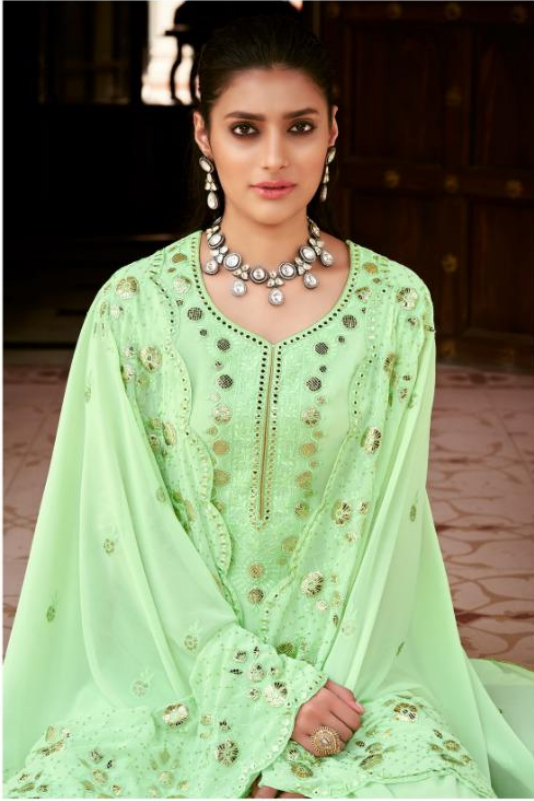

FROM RSF FASHIONS

TOP

PURE FAUX GEORGETTE HEAVY WORK

INNER

DULL SANTUN

BOTTOM

PURE FAUX GEORGETTE SARARA WORK

DUPATTA

PURE FAUX GEORGETTE HEAVY WORK

18804