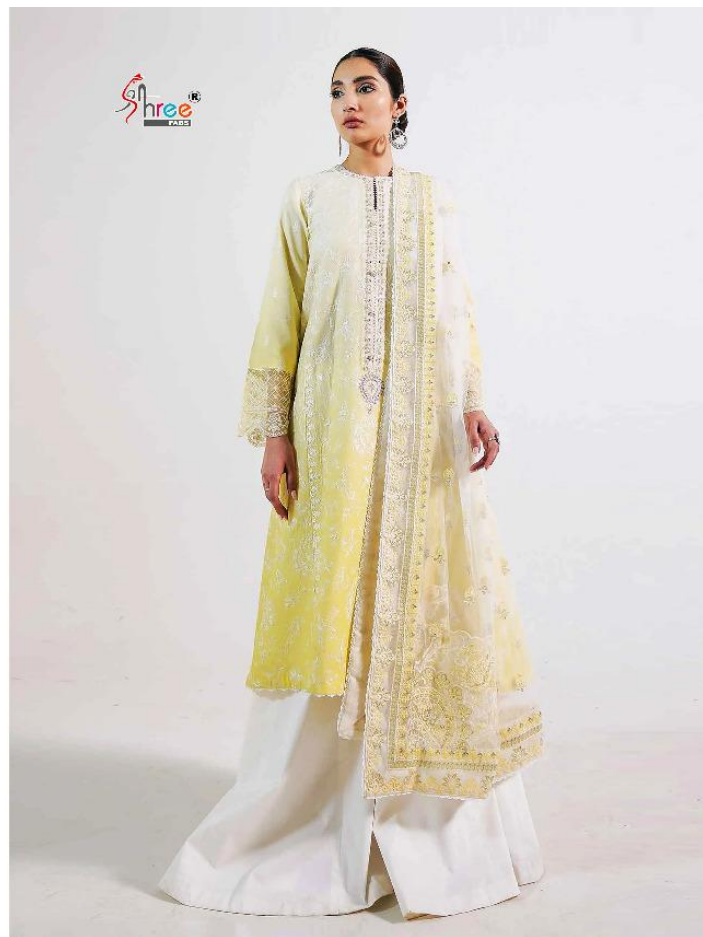

ZARA SHEHZAN
LAWN COLLECTION

Shree[®]
FABS

ZARA SHEHZAN
LAWN COLLECTION

1731

Shree
LAWN

ZARA SHAHJAHAN LAWN COLLECTION

D.NO.	TOP	BOTTOM	DUPATTA
1727	CAMBRIC COTTON WITH HEAVY EMBROIDERY	SEMI LAWN	BUTTER FLY NET WITH WORK
1728	CAMBRIC COTTON WITH HEAVY EMBROIDERY	SEMI LAWN	BUTTER FLY NET WITH WORK
1729	CAMBRIC COTTON WITH HEAVY EMBROIDERY	SEMI LAWN	CHIFFON PRINTED
1730	CAMBRIC COTTON WITH HEAVY EMBROIDERY	SEMI LAWN	BUTTER FLY NET WITH WORK
1731	CAMBRIC COTTON WITH HEAVY EMBROIDERY	SEMI LAWN	JACQUARD DUPATTA

ZARA SHEHZAN
LAWN COLLECTION

ZARA SHEHZAN
LAWN COLLECTION

1727

ZARA SHEHZAN
LAWN COLLECTION

1728

Shree
FAB

ZARA SHEHZAN
LAWN COLLECTION

ZARA SHEHZAN
LAWN COLLECTION