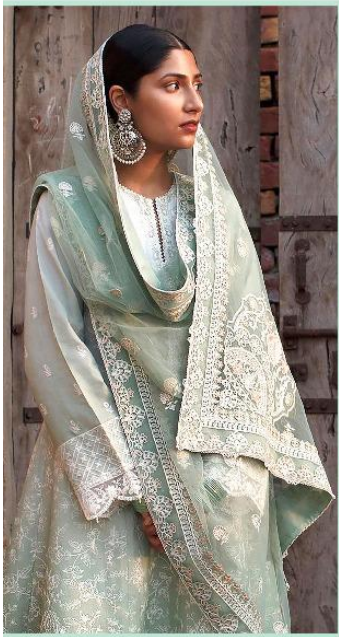

ZARA SHEHZAN
LAWN COLLECTION

Shree[®]
FABS

ZARA SHEHZAN
LAWN COLLECTION

1731

Shree
LAWN

ZARA SHAHJAHAN LAWN COLLECTION

D.NO.	TOP	BOTTOM	DUPATTA
1727	CAMBRIC COTTON WITH HEAVY EMBROIDERY	SEMI LAWN	BUTTER FLY NET WITH WORK
1728	CAMBRIC COTTON WITH HEAVY EMBROIDERY	SEMI LAWN	BUTTER FLY NET WITH WORK
1729	CAMBRIC COTTON WITH HEAVY EMBROIDERY	SEMI LAWN	CHIFFON PRINTED
1730	CAMBRIC COTTON WITH HEAVY EMBROIDERY	SEMI LAWN	BUTTER FLY NET WITH WORK
1731	CAMBRIC COTTON WITH HEAVY EMBROIDERY	SEMI LAWN	JACQUARD DUPATTA

1729

Shree®
PABH

ZARA SHEHZAN
LAWN COLLECTION

ZARA SHEHZAN
LAWN COLLECTION

1730

ZARA SHEHZAN
LAWN COLLECTION