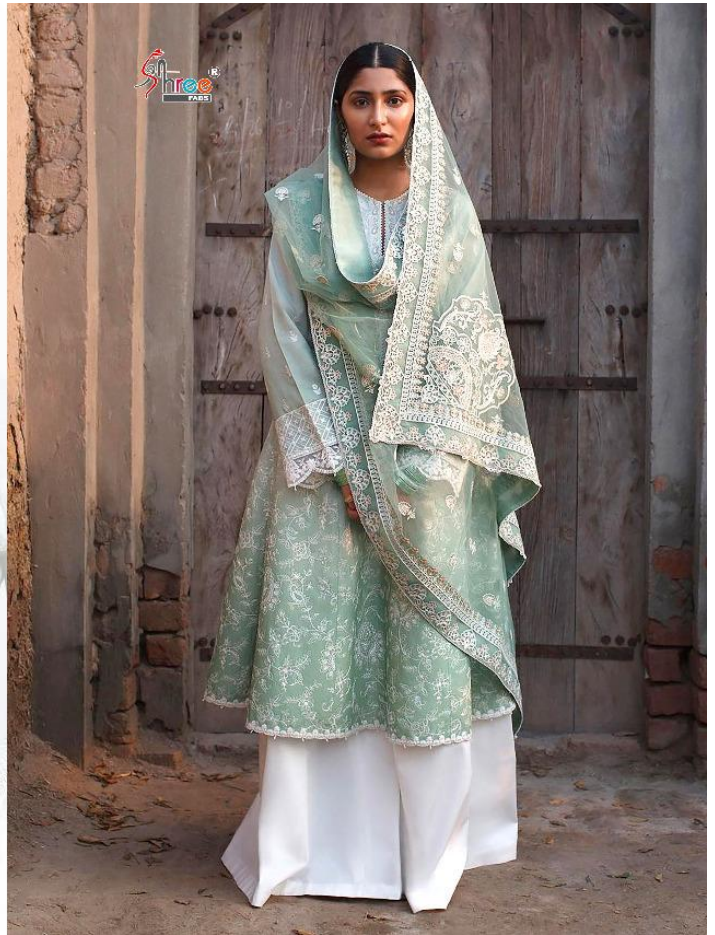

ZARA SHEHZAN
LAWN COLLECTION

1730