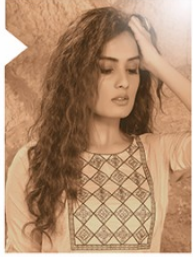

1065

1066

1067

CREVAIVE
FASHION FOREVER

1066

Colors

ATTITUDE
CLASSIC LOOK

ELEGANT
THE FASHION HUB