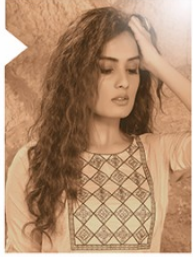

1065

1066

1067

CREVAIVE  
FASHION FOREVER

1066

Colors

ATTITUDE  
CLASSIC LOOK

ELEGANT  
THE FASHION HUB