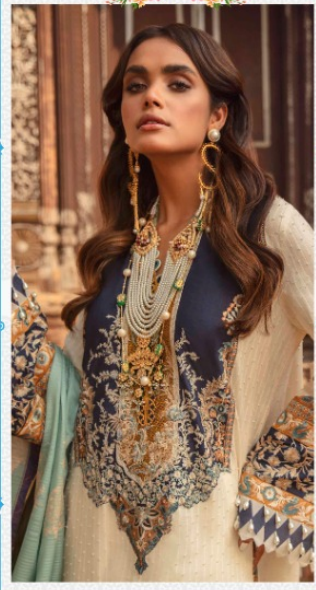

AIROZ
FABR

SF-1010

SANA SAFINAZ

AIROZ
FABE

SF-1009

SANA SAFINAZ

SANA SAFINAZ

AIROZ
FABR

THE ECO FASHION
REVOLUTION
ELEGANT

SF-1011

SANA SAFINAZ

The logo for AIROZ FABS, featuring a stylized red and blue flame-like symbol to the left of the text "AIROZ" in a bold, sans-serif font, with "FABS" in a smaller font below it.