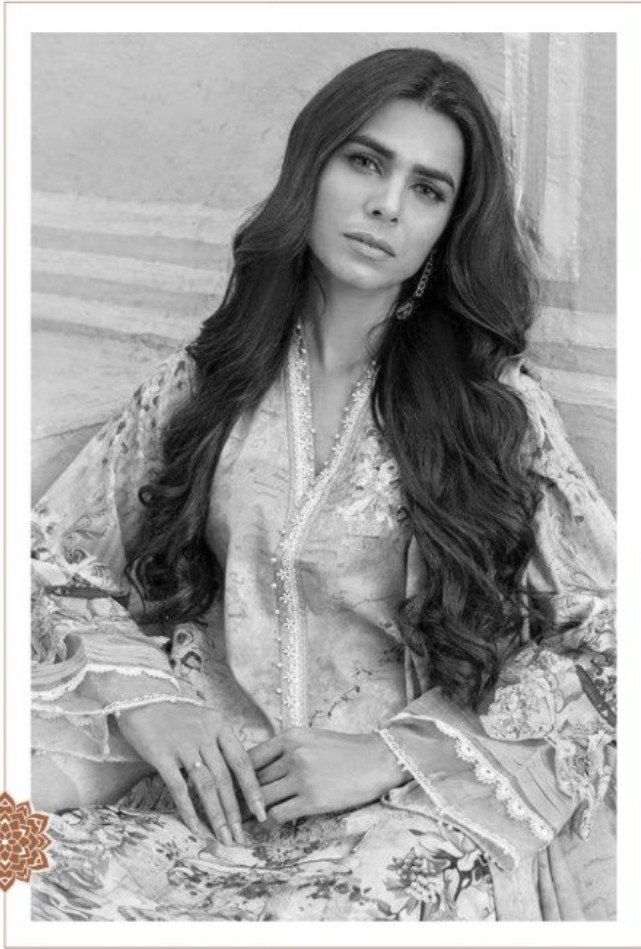

AIROZ
FABR

SF-1010

SANA SAFINAZ

AIROZ
FABE

SF-1009

SANA SAFINAZ

SANA SAFINAZ

AIROZ
FABR

THE ECO FASHION
REVOLUTION
ELEGANT

SF-1011

SANA SAFINAZ

The logo for AIROZ FABS, featuring a stylized red and blue flame-like symbol to the left of the text "AIROZ" in a bold, sans-serif font, with "FABS" in a smaller font below it.