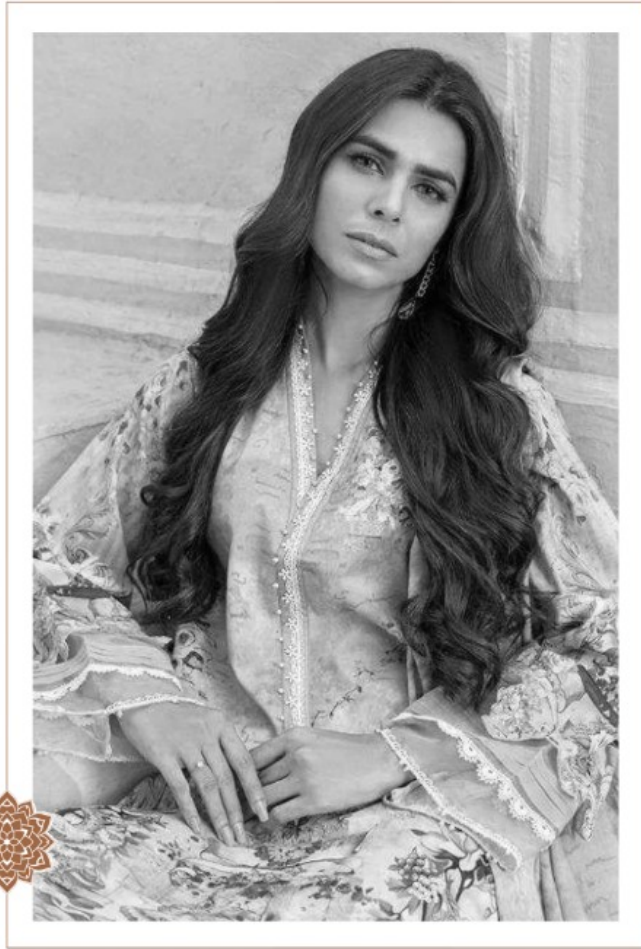

AIROZ
FABR

SF-1010

SANA SAFINAZ

AIROZ
FABE

SF-1009

SANA SAFINAZ

SANA SAFINAZ

AIROZ
FAB

THE ECO FASHION
REVOLUTION
ELEGANT

SF-1011

SANA SAFINAZ

The logo for AIROZ FABS, featuring a stylized red and blue flame-like symbol to the left of the text "AIROZ" in a bold, sans-serif font, with "FABS" in a smaller font below it.