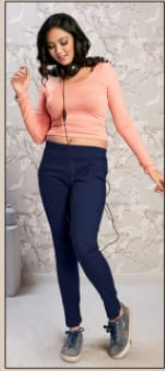

PAHERVESH
Be Always in Style

PAHERVESH
Be Always in Style

PAHERVESH
Be Always in Style

JUPITER

- ⊙ PREMIUM QUALITY, RAYON LYCRA FABRICS.
- ⊙ SLIM FIT & HIGHLY COMFORTABLE PANTS.
- ⊙ ULTRA FINE AND LONG LASTING STITCHING QUALITY
- ⊙ BOTH SIDE POCKETS STRAIGHT PANTS.

JUPITER

SIZE CHART

SIZE	M	L	XL	XXL
INCH	30	32	34	36

PAHERVESH
Be Always in Style

PAHERVESH
Be Always in Style

JUPITER

PAHERVESH

JUPITER