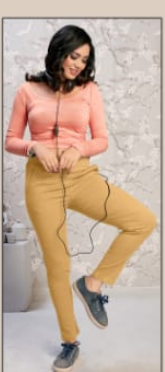

PAHERVESH
Be Always in Style

PAHERVESH
Be Always in Style

PAHERVESH
Be Always in Style

JUPITER

- ⊗ PREMIUM QUALITY, RAYON LYCRA FABRICS.
- ⊗ SLIM FIT & HIGHLY COMFORTABLE PANTS.
- ⊗ ULTRA FINE AND LONG LASTING STITCHING QUALITY
- ⊗ BOTH SIDE POCKETS STRAIGHT PANTS.

JUPITER

SIZE CHART

SIZE	M	L	XL	XXL
INCH	30	32	34	36

PAHERVESH
Be Always in Style

PAHERVESH
Be Always in Style

JUPITER

PAHERVESH

JUPITER