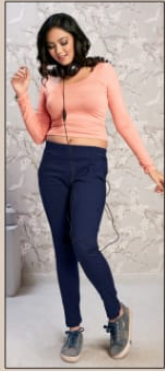

PAHERVESH
Be Always in Style

PAHERVESH
Be Always in Style

PAHERVESH
Be Always in Style

JUPITER

- ⊗ PREMIUM QUALITY, RAYON LYCRA FABRICS.
- ⊗ SLIM FIT & HIGHLY COMFORTABLE PANTS.
- ⊗ ULTRA FINE AND LONG LASTING STITCHING QUALITY
- ⊗ BOTH SIDE POCKETS STRAIGHT PANTS.

JUPITER

SIZE CHART

SIZE	M	L	XL	XXL
INCH	30	32	34	36

PAHERVESH
Be Always in Style

PAHERVESH
Be Always in Style

JUPITER

PAHERVESH

JUPITER