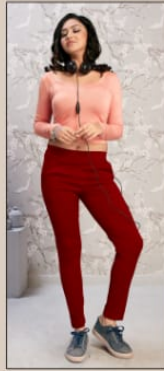

PAHERVESH
Be Always in Style

PAHERVESH
Be Always in Style

PAHERVESH
Be Always in Style

JUPITER

- ⊗ PREMIUM QUALITY, RAYON LYCRA FABRICS.
- ⊗ SLIM FIT & HIGHLY COMFORTABLE PANTS.
- ⊗ ULTRA FINE AND LONG LASTING STITCHING QUALITY
- ⊗ BOTH SIDE POCKETS STRAIGHT PANTS.

JUPITER

SIZE CHART

SIZE	M	L	XL	XXL
INCH	30	32	34	36

PAHERVESH
Be Always in Style

PAHERVESH
Be Always in Style

JUPITER

PAHERVESH

JUPITER