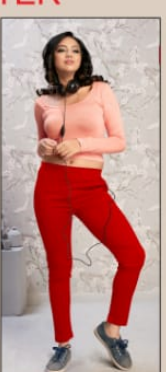

JUPITER

SIZE CHART

SIZE	M	L	XL	XXL
INCH	30	32	34	36

PAHERVESH
Be Always in Style

PAHERVESH
Be Always in Style

JUPITER

PAHERVESH

JUPITER