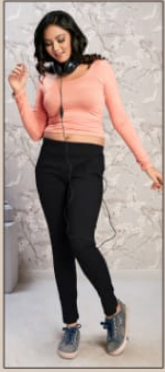

JUPITER

SIZE CHART

SIZE	M	L	XL	XXL
INCH	30	32	34	36

PAHERVESH
Be Always in Style

PAHERVESH
Be Always in Style

JUPITER

PAHERVESH

JUPITER