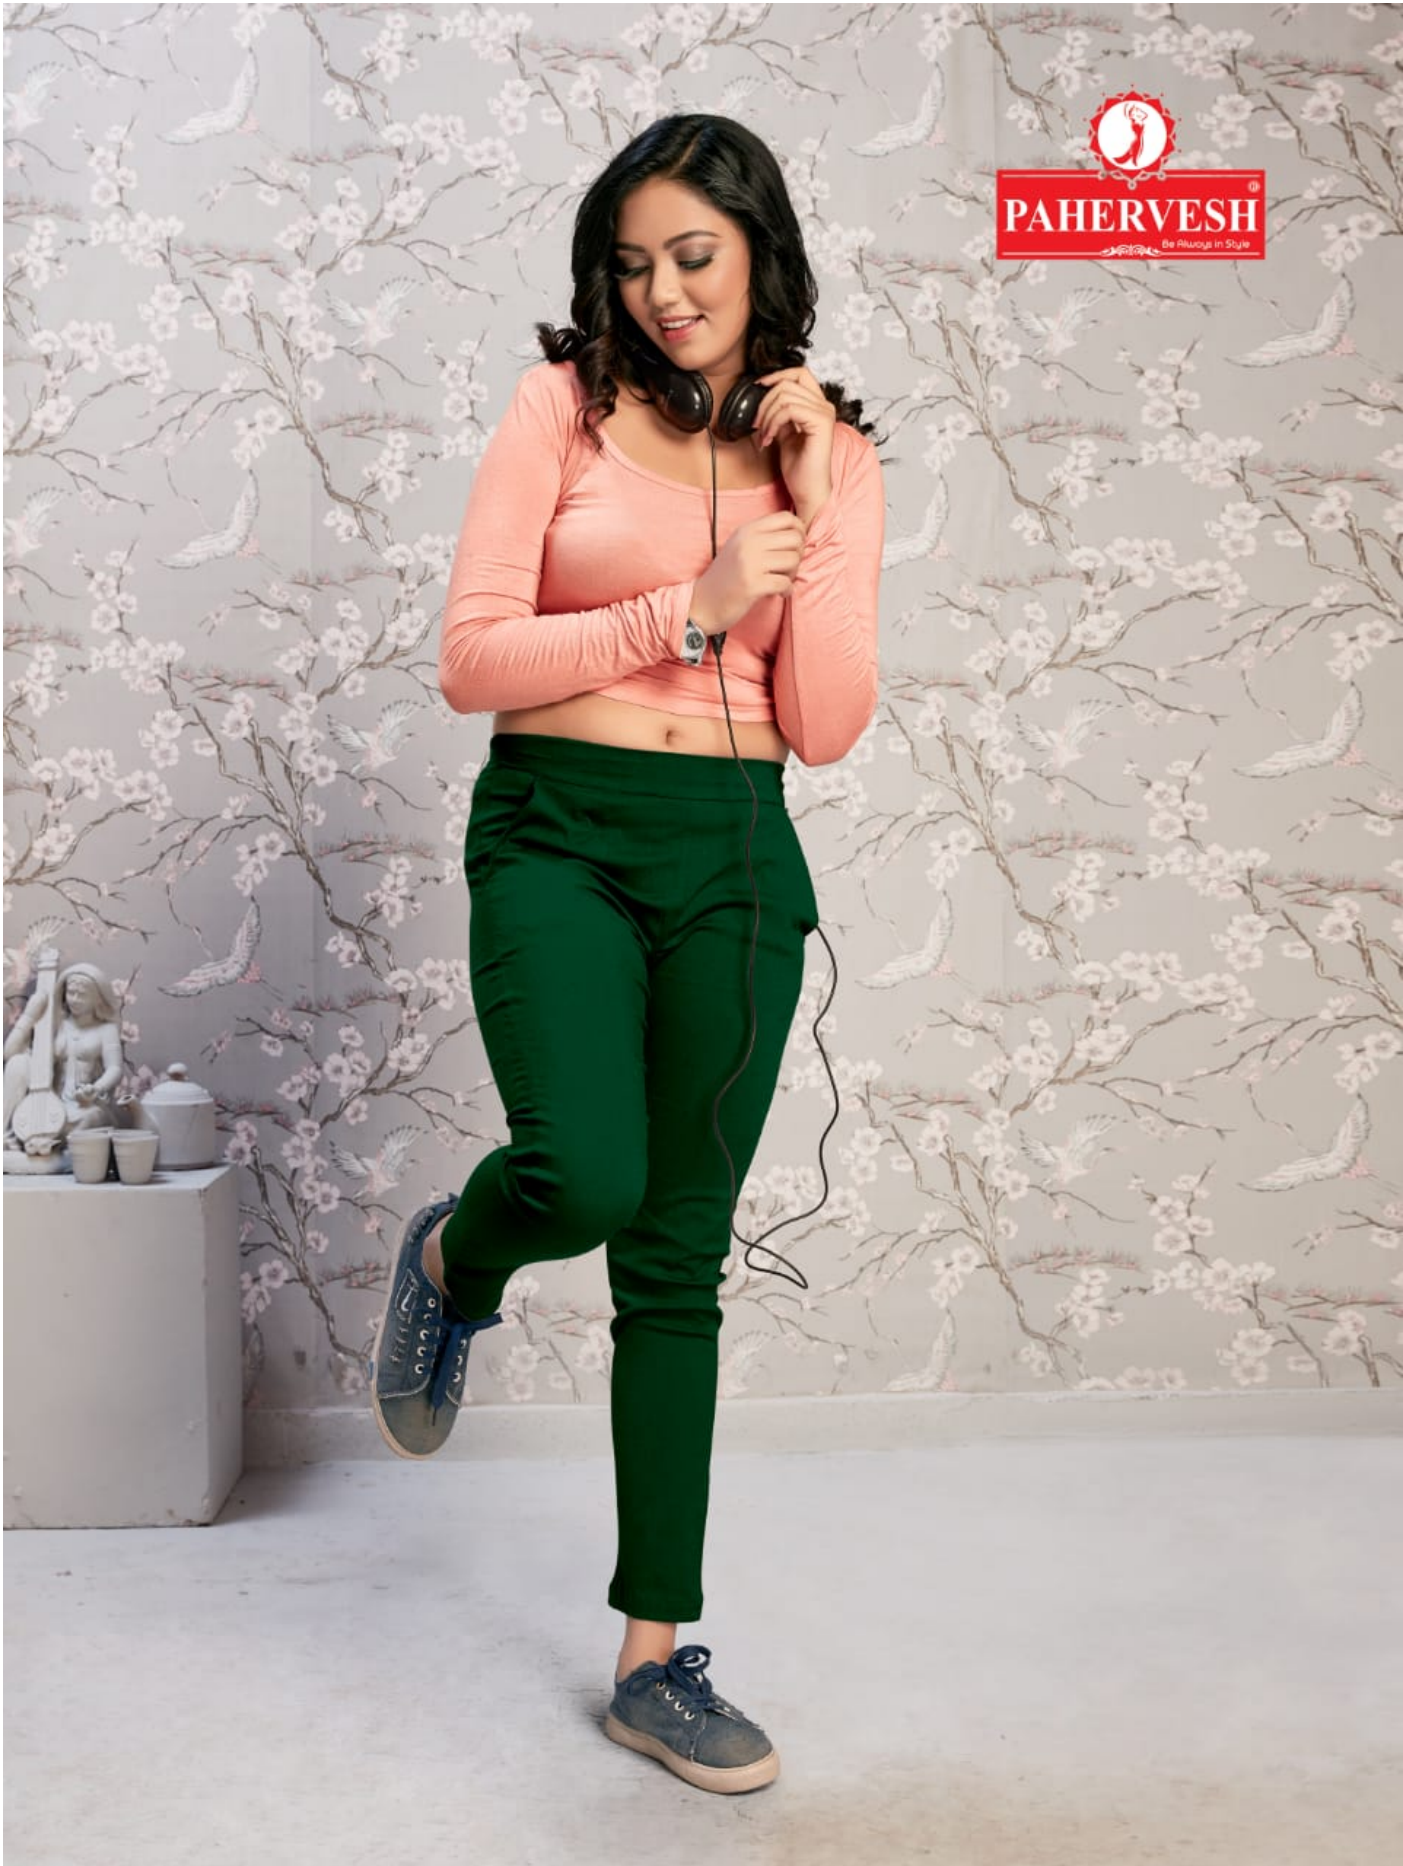

PAHERVESH
Be Always in Style