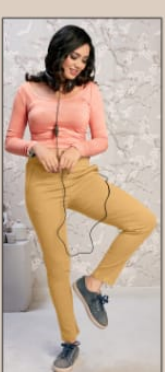

PAHERVESH
Be Always in Style

PAHERVESH
Be Always in Style

PAHERVESH
Be Always in Style

JUPITER

- ⊙ PREMIUM QUALITY, RAYON LYCRA FABRICS.
- ⊙ SLIM FIT & HIGHLY COMFORTABLE PANTS.
- ⊙ ULTRA FINE AND LONG LASTING STITCHING QUALITY
- ⊙ BOTH SIDE POCKETS STRAIGHT PANTS.

JUPITER

SIZE CHART

SIZE	M	L	XL	XXL
INCH	30	32	34	36

PAHERVESH
Be Always in Style

PAHERVESH
Be Always in Style

JUPITER

PAHERVESH

JUPITER