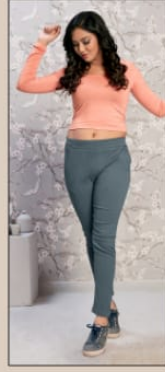

PAHERVESH
Be Always in Style

PAHERVESH
Be Always in Style

PAHERVESH
Be Always in Style

JUPITER

- ⊗ PREMIUM QUALITY, RAYON LYCRA FABRICS.
- ⊗ SLIM FIT & HIGHLY COMFORTABLE PANTS.
- ⊗ ULTRA FINE AND LONG LASTING STITCHING QUALITY
- ⊗ BOTH SIDE POCKETS STRAIGHT PANTS.

JUPITER

SIZE CHART

SIZE	M	L	XL	XXL
INCH	30	32	34	36

PAHERVESH
Be Always in Style

PAHERVESH
Be Always in Style

JUPITER

PAHERVESH

JUPITER