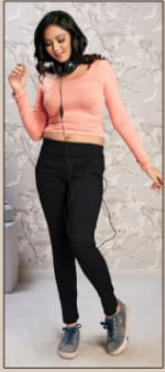

PAHERVESH
Be Always in Style

PAHERVESH
Be Always in Style

PAHERVESH
Be Always in Style

JUPITER

- ⊗ PREMIUM QUALITY, RAYON LYCRA FABRICS.
- ⊗ SLIM FIT & HIGHLY COMFORTABLE PANTS.
- ⊗ ULTRA FINE AND LONG LASTING STITCHING QUALITY
- ⊗ BOTH SIDE POCKETS STRAIGHT PANTS.

JUPITER

SIZE CHART

SIZE	M	L	XL	XXL
INCH	30	32	34	36

PAHERVESH
Be Always in Style

PAHERVESH
Be Always in Style

JUPITER

PAHERVESH

JUPITER