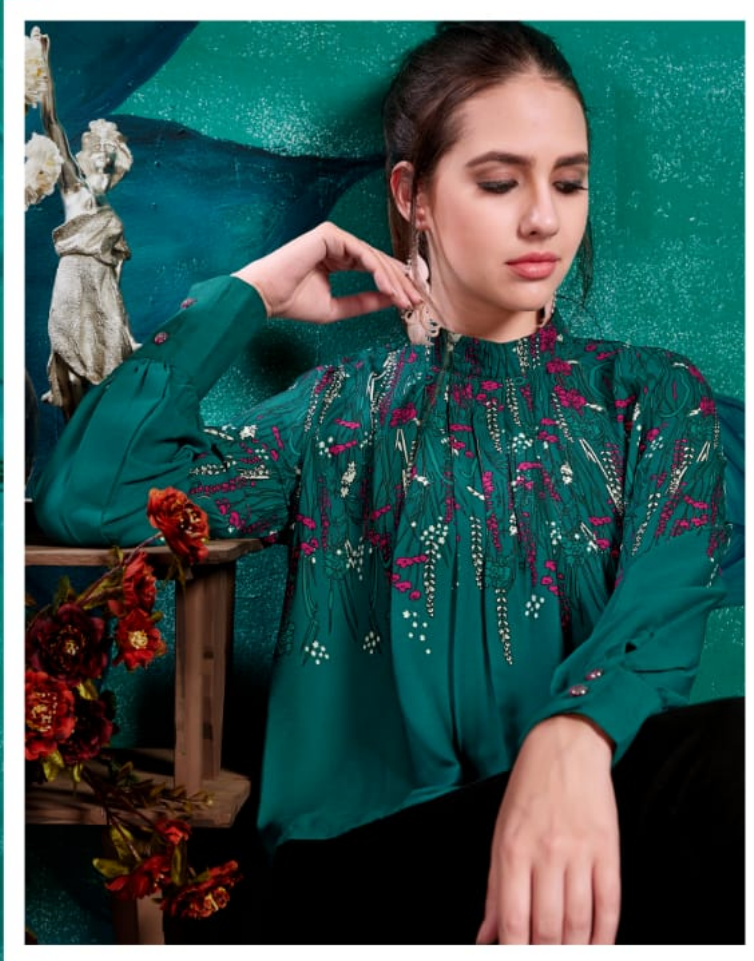

PAHERVESH
Be Always in Style

1504