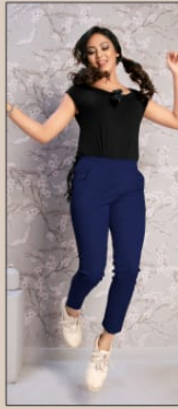

**PAHERVESH**  
Be Always in Style

**PAHERVESH**  
Be Always in Style

  
**PAHERVESH**  
Be Always in Style

**NEPTUNE**

NEPTUNE  
  
PAHERVESH

  
**PAHERVESH**  
Be Always in Style

**PAHERVESH**  
Be Always in Style

## NEPTUNE

- ⊗ **SOFT, SKIN FRIENDLY PREMIUM COTTON LYCRA FABRIC**
- ⊗ **BOTH SIDE POCKETS AND BACK SIDE ELASTICATED STRAIGHT PANTS.**
- ⊗ **ULTRA FINE AND LONG LASTING STITCHING QUALITY**