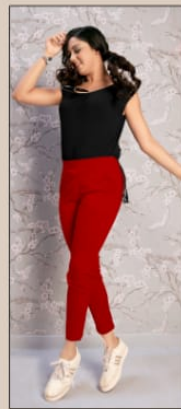

  
**PAHERVESH**  
Be Always in Style

**PAHERVESH**  
Be Always in Style

**PAHERVESH**  
Be Always in Style

**NEPTUNE**

NEPTUNE

  
**PAHERVESH**  
Be Always in Style

**PAHERVESH**  
Be Always in Style

## NEPTUNE

- ⊗ **SOFT, SKIN FRIENDLY PREMIUM COTTON LYCRA FABRIC**
- ⊗ **BOTH SIDE POCKETS AND BACK SIDE ELASTICATED STRAIGHT PANTS.**
- ⊗ **ULTRA FINE AND LONG LASTING STITCHING QUALITY**