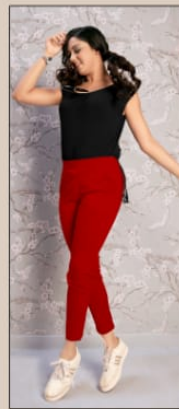

**PAHERVESH**  
Be Always in Style

**PAHERVESH**  
Be Always in Style

  
**PAHERVESH**  
Be Always in Style

**NEPTUNE**

NEPTUNE  
  
PAHERVESH

  
**PAHERVESH**  
Be Always in Style

**PAHERVESH**  
Be Always in Style

## NEPTUNE

- ⊗ **SOFT, SKIN FRIENDLY PREMIUM COTTON LYCRA FABRIC**
- ⊗ **BOTH SIDE POCKETS AND BACK SIDE ELASTICATED STRAIGHT PANTS.**
- ⊗ **ULTRA FINE AND LONG LASTING STITCHING QUALITY**