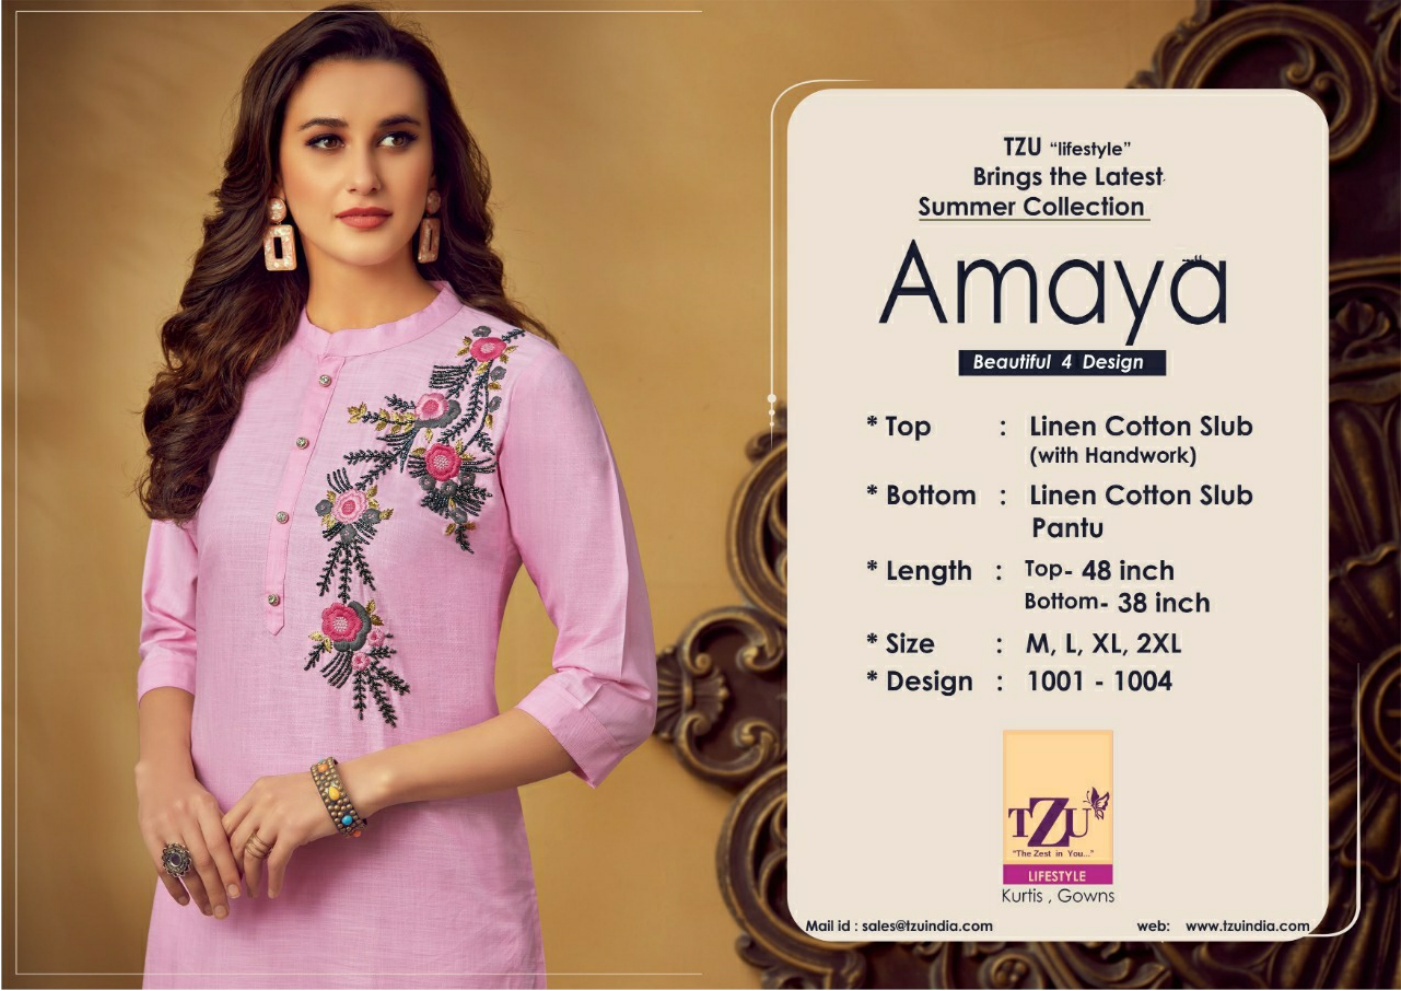

TZU "lifestyle"
Brings the Latest
Summer Collection

Amaya

Beautiful 4 Design

- Top : Linen Cotton Slub
  (with Handwork)
- Bottom : Linen Cotton Slub
  Pantu
- Length : Top- 48 inch
  Bottom- 38 inch
- Size : M, L, XL, 2XL
- Design : 1001 - 1004

Mail id : sales@tzuindia.com

web: www.tzuindia.com