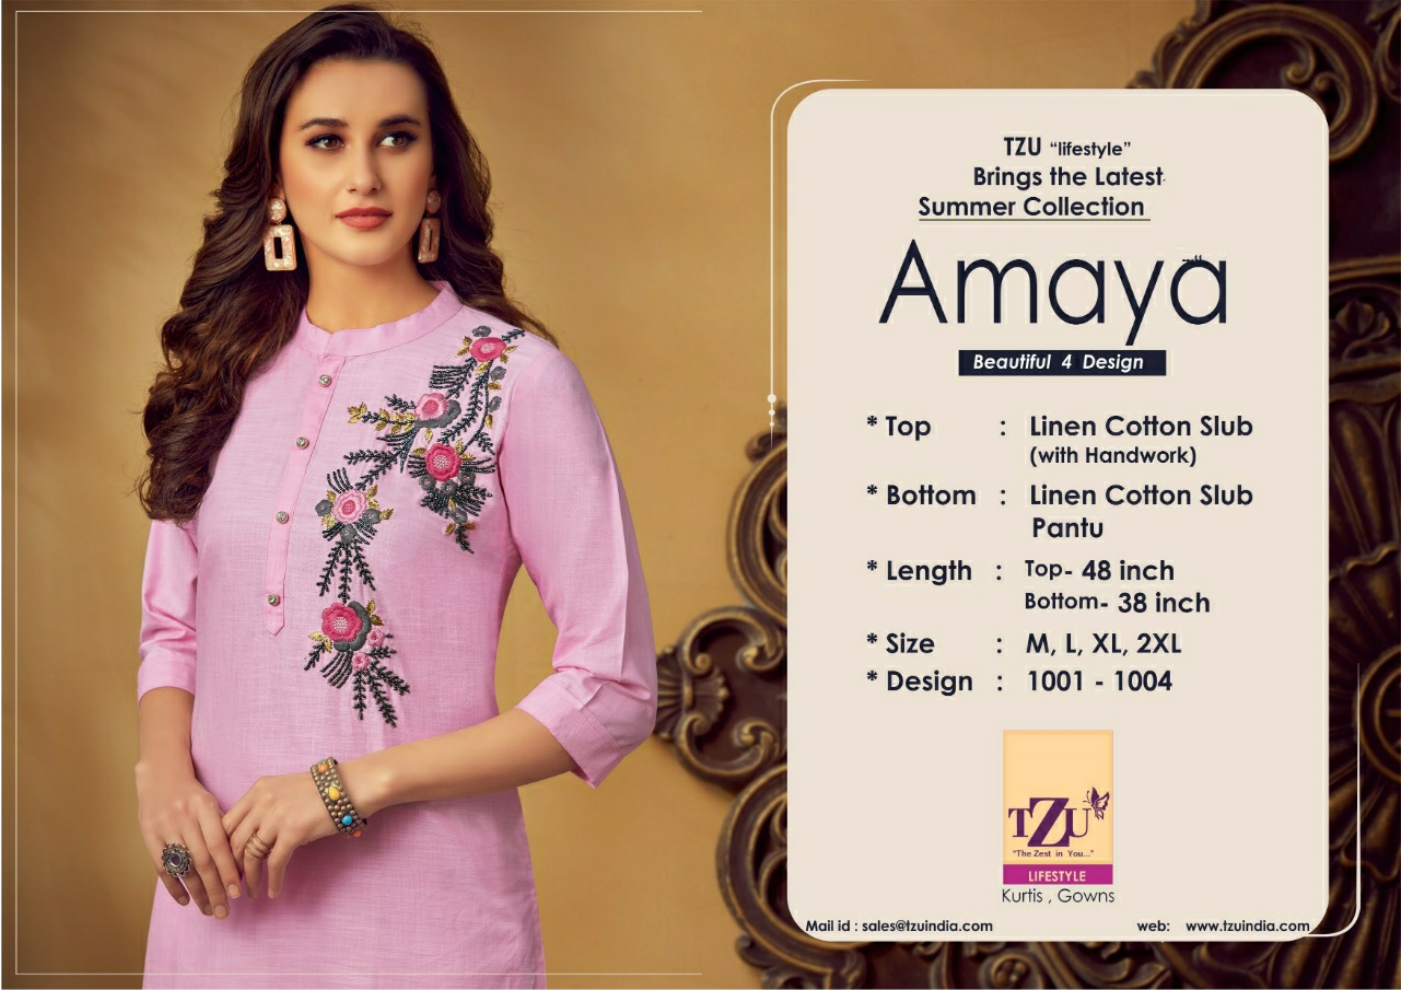

TZU "lifestyle"
Brings the Latest
Summer Collection

Amaya

Beautiful 4 Design

- Top : Linen Cotton Slub
  (with Handwork)
- Bottom : Linen Cotton Slub
  Pantu
- Length : Top- 48 inch
  Bottom- 38 inch
- Size : M, L, XL, 2XL
- Design : 1001 - 1004

Mail id : sales@tzuindia.com

web: www.tzuindia.com