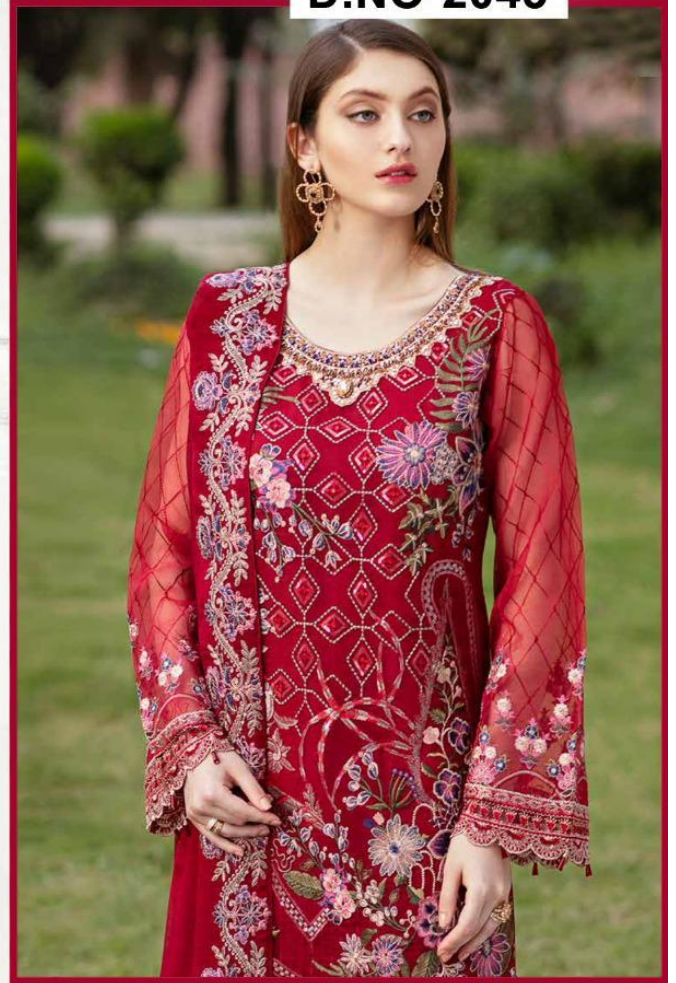

ZARQASH™
A BRAND BY KHAYRA

D.NO-2045

Top - Fox Georgette heavy embroidered
Inner Bottom - Heavy santoon with patch...
Dupatta - Nazneen heavy embroidered