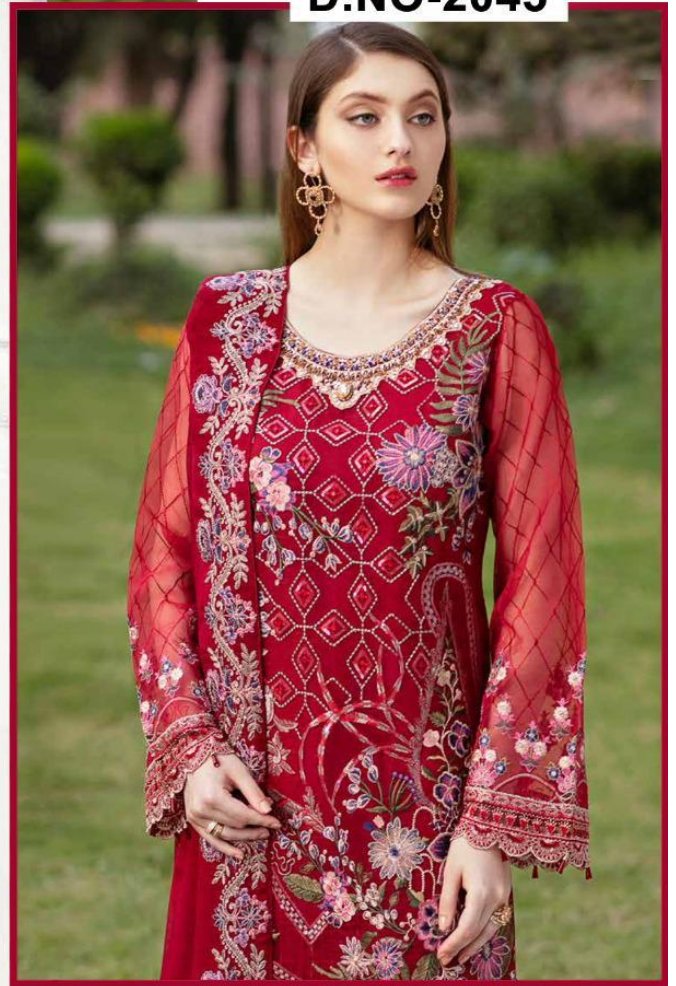

ZARQASH™
A BRAND BY KHAYRA

D.NO-2045

Top - Fox Georgette heavy embroidered
Inner Bottom - Heavy santoon with patch...
Dupatta - Nazneen heavy embroidered