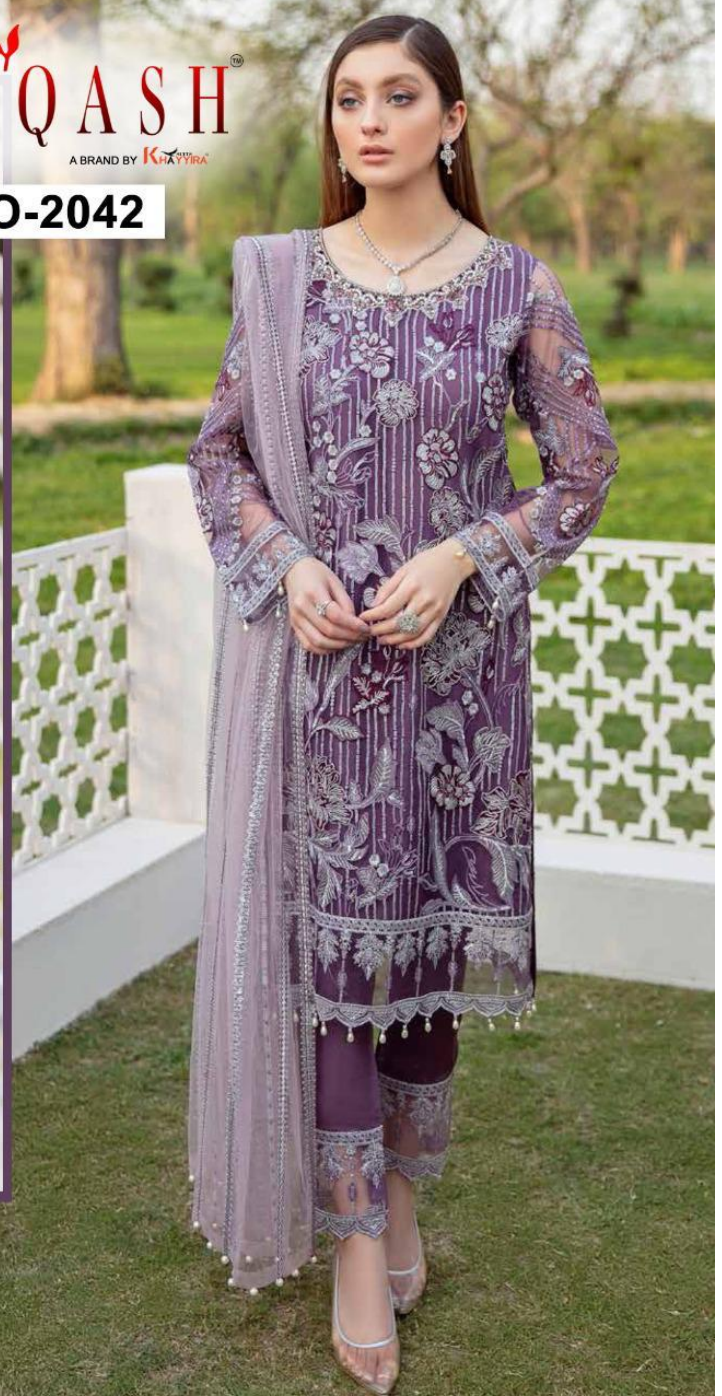

# MINHAL

D.NO-2041

D.NO-2042

D.NO-2043

D.NO-2044

D.NO-2045

ZARQASH<sup>®</sup>  
A BRAND BY K. S. KHAN

\*complimentary copy, not for sale\*

ZARQASH<sup>®</sup>

A BRAND BY KHAYYARA

D.NO-2042

Top - Fox Georgette heavy embroidered

Inner Bottom - Heavy santoon with patch...

Dupatta - Nazneen heavy embroidered

ZARQASH™  
A BRAND BY KHAYRA

D.NO-2044

Top - Fox Georgette heavy embroidered

Inner Bottom - Heavy santoon with patch...

Dupatta - Nazneen heavy embroidered

ZARQASH<sup>®</sup>  
A BRAND BY *Kiwi*  
MINHAL

**ZARQASH**  
A BRAND BY **KAVYRA**

**D.NO-2041**