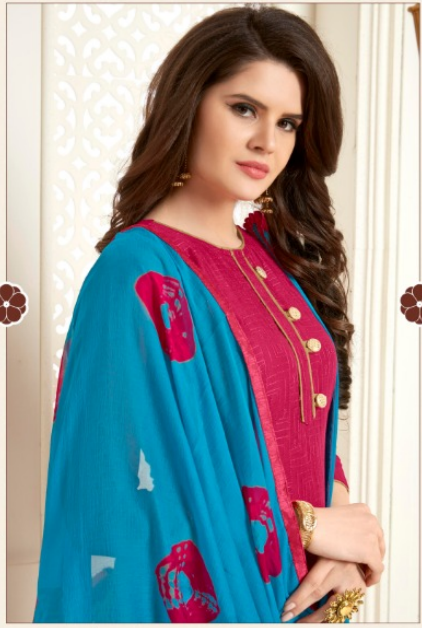

JINESH™

FAMME FATALE

D.No. 1108