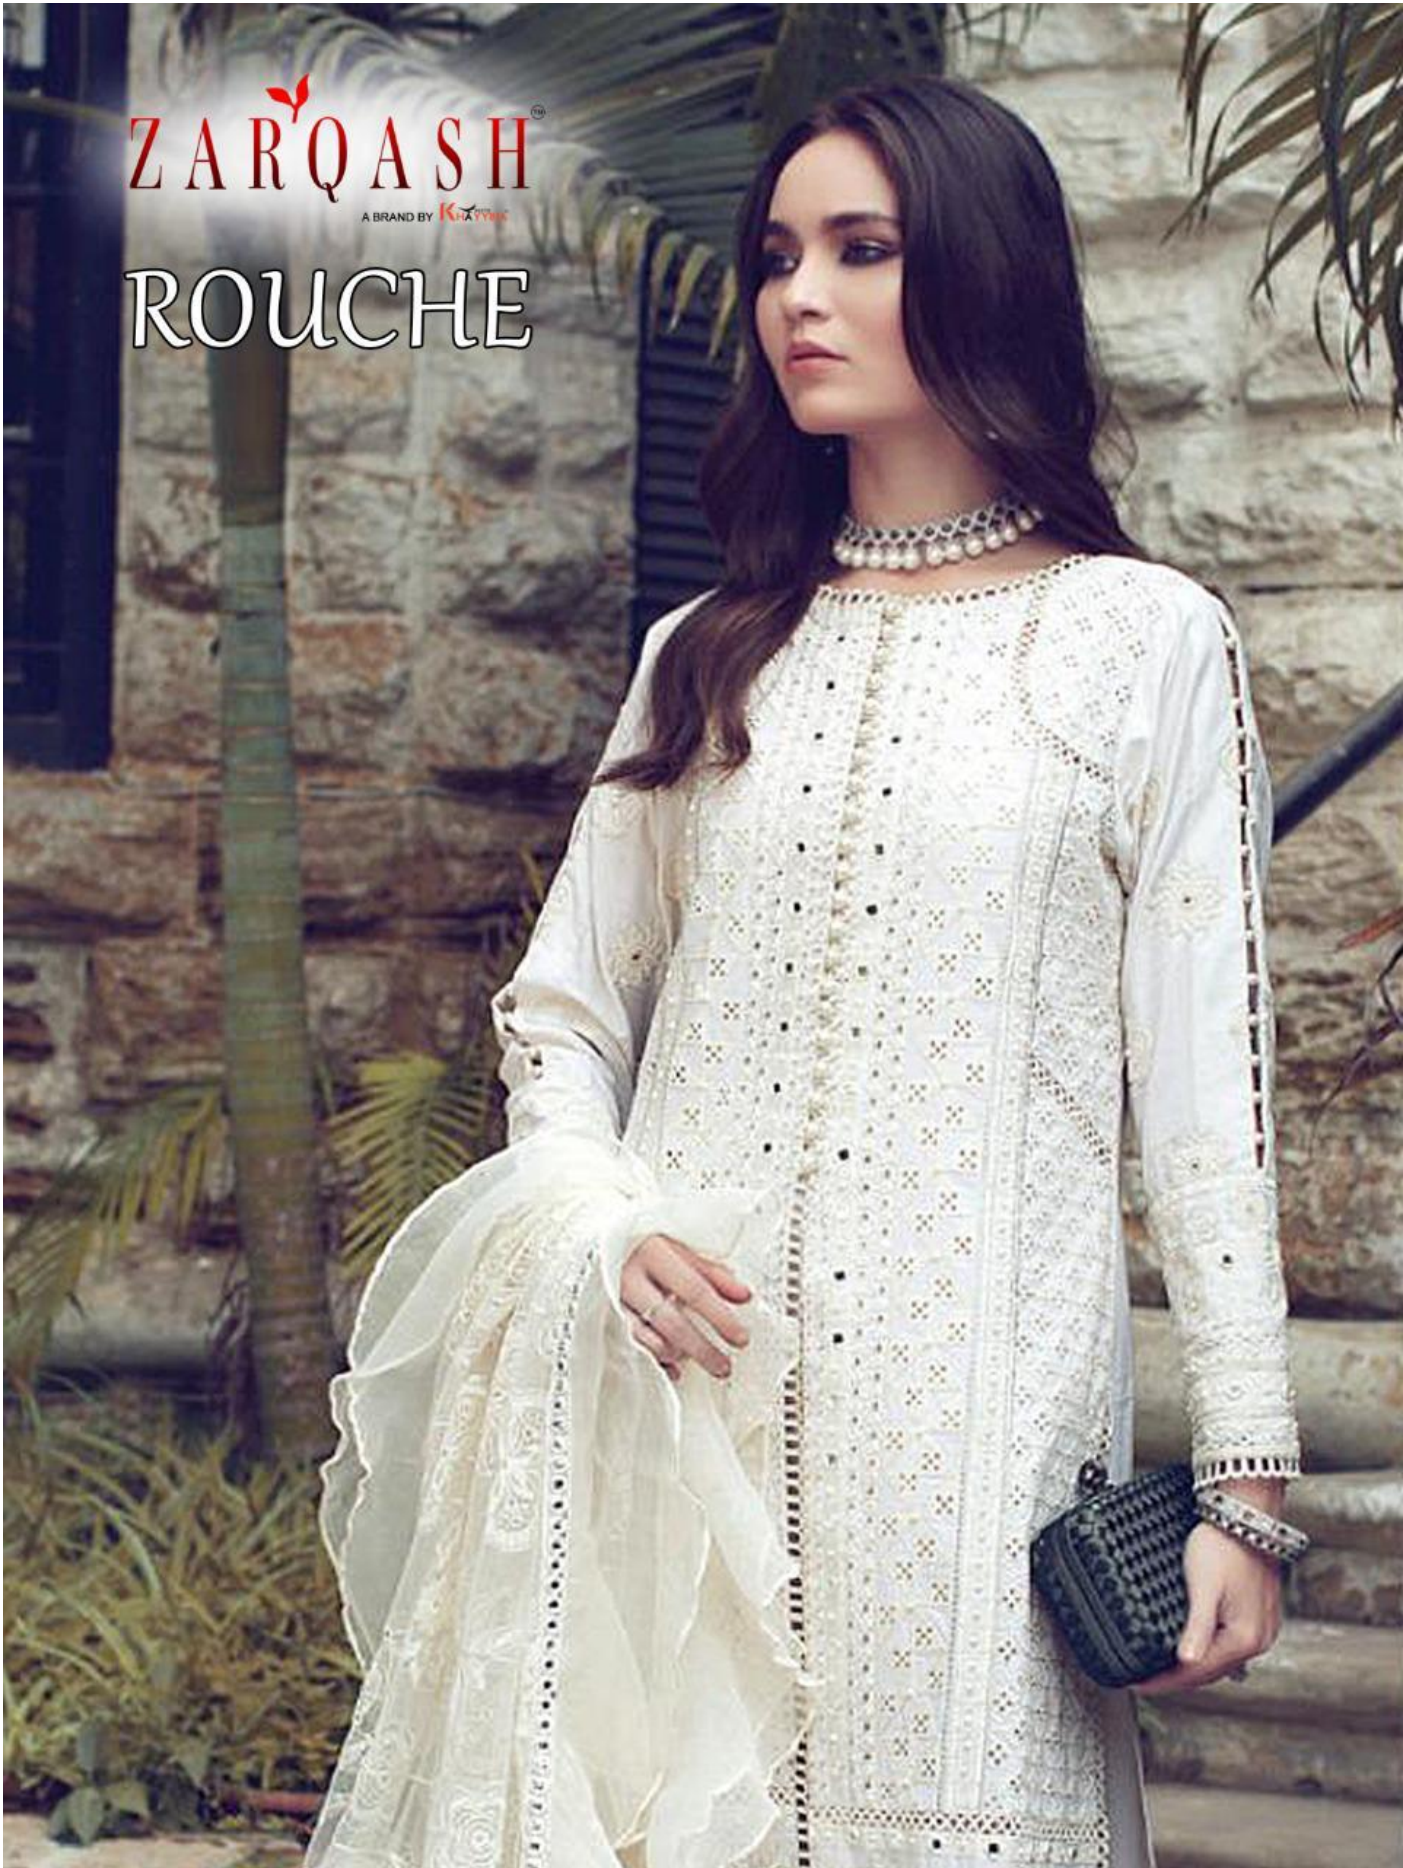

ZARQASH[®]
A BRAND BY KINZPRINCE

D.NO-2046 C

Top - Lawn cotton heavy embroidered
Bottom - Semi lawn cotton
Dupatta - Butterfly net heavy embroidered

ZARQASH[™]

A BRAND BY KINAYAH

ROUCHE

ROUCHE

ZARQASH[®]
A BRAND BY HUGO BOSS

D.NO-2046 A

D.NO-2046 B

D.NO-2046 C

D.NO-2046 D

ZARQASH®
A BRAND BY KIZMET

D.NO-2046 A

Top - Lawn cotton heavy embroidered
Bottom - Semi lawn cotton
Dupatta - Butterfly net heavy embroidered

ZARQASH[®]
A BRAND BY KOTYESS

D.NO-2046 D

Top - Lawn cotton heavy embroidered
Bottom - Semi lawn cotton
Dupatta - Butterfly net heavy embroidered

ZARQASH®
A BRAND BY KUTAYESH

D.NO-2046 B

Top - Lawn cotton heavy embroidered
Bottom - Semi lawn cotton
Dupatta - Butterfly net heavy embroidered