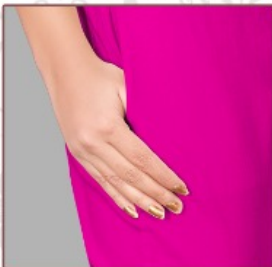

**CHIKU
STRETCHABLE
PANT**

FABRIC:STRETCHABLE
VISCOSE
SIZE :L,XL,XXL
LENTH :38 INCH

ONE SIDE BUTTON

BOTTOM POTALI
BUTTON

POCKET

Art Riddh'S Group

FIESTA

**CREAM
STRETCHABLE
PANT**

FABRIC:STRETCHABLE
VISCOSE
SIZE :L,XL,XXL
LENTH :38 INCH

ONE SIDE BUTTON

BOTTOM POTALI
BUTTON

POCKET

Art Riddh'S Group

FIESTA

PINK
STRETCHABLE
PANT

FABRIC:STRETCHABLE
VISCOSE
SIZE :L,XL,XXL
LENTH :38 INCH

ONE SIDE BUTTON

BOTTOM POTALI
BUTTON

POCKET

Art Riddh'S Group

FIESTA

RED
STRETCHABLE
PANT

FABRIC:STRETCHABLE
VISCOSE
SIZE :L,XL,XXL
LENTH :38 INCH

ONE SIDE BUTTON