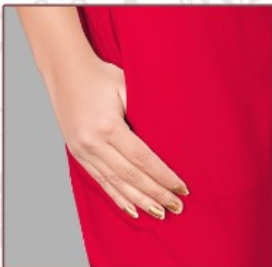

FABRIC:STRETCHABLE
VISCOSE
SIZE :L,XL,XXL
LENTH :38 INCH

ONE SIDE BUTTON

BOTTOM POTALI
BUTTON

POCKET

Art Riddh'S Group

FIESTA

PINK
STRETCHABLE
PANT

FABRIC:STRETCHABLE
VISCOSE
SIZE :L,XL,XXL
LENTH :38 INCH

ONE SIDE BUTTON

BOTTOM POTALI
BUTTON

POCKET

Art Riddh'S Group

FIESTA

RED
STRETCHABLE
PANT

FABRIC:STRETCHABLE
VISCOSE
SIZE :L,XL,XXL
LENTH :38 INCH

ONE SIDE BUTTON

BOTTOM POTALI
BUTTON

POCKET

Art Riddh'S Group

FIESTA

ONE SIDE BUTTON

BOTTOM POTALI
BUTTON

POCKET

NEAVY BLUE
STRETCHABLE
PANT