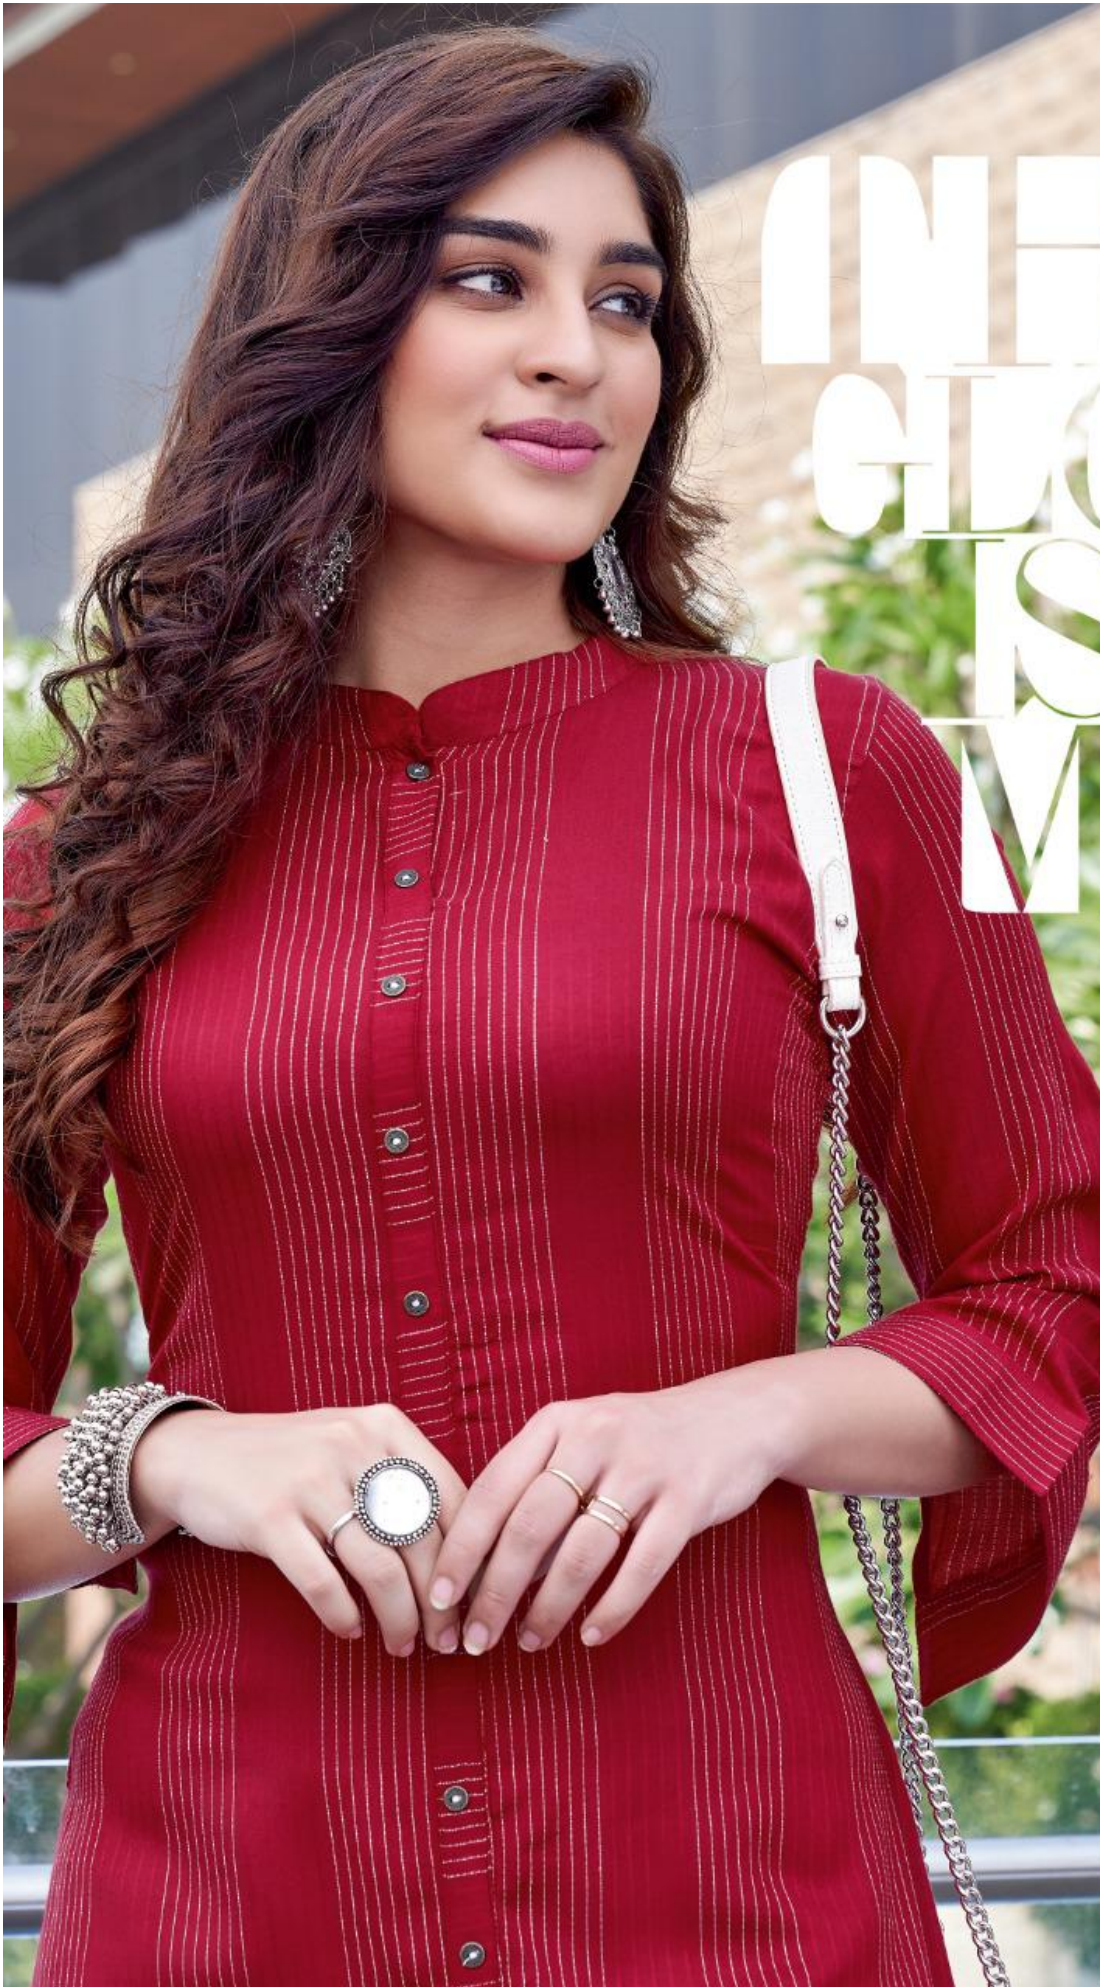

D.No.4081

MITTOO

NATURAL ETHNIC WEAR

MOHINI

VOL-10

INNER
GLOW
IS
VIBRANT

MITTOO®

D.No.4084