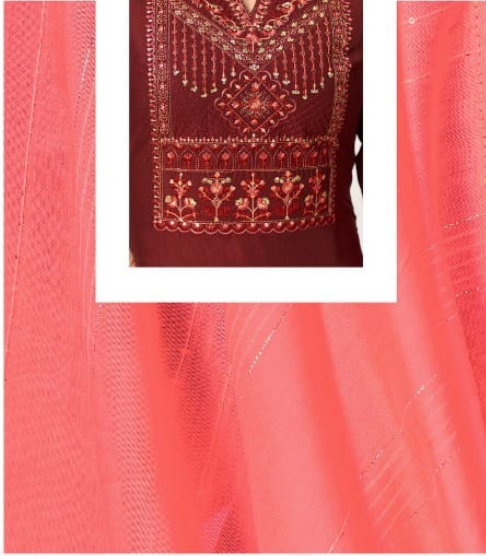

ELINA

STICH SARARA

TOP : PARAMPARA SILK WITH EMBROIDERY WORK
BOTTOM : REYON FREE SIZE STICH SHARARA
DUPATTA : SILK PATTERN SEQUENCE WITH LACE

901

902

903

904

Passage Of Time

A girl's true beauty lies in her eyes which never fades with the passage of time.

Stylish elegance

Beauty is not about being Formal or Stylish, its rather about how you think of yourself in front of mirror!

902

Seen In A Picture

The best part of beauty is the part that cannot be seen in a picture, but hidden down the pure heart.

Woman Is Reflected

The true beauty of a woman is reflected in her soul, it is the caring that she lovingly gives, the passion that she shows;
The beauty of a woman with passing years only grows.