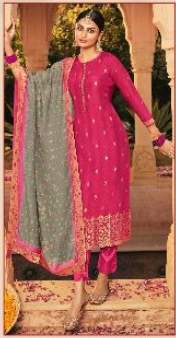

◆ B-102 ◆

◆ B-103 ◆

◆ B-104 ◆

◆ B-105 ◆

◆ B-106 ◆

Nitya[®]
BANDHANI

Nitya

◆ B-102 ◆

AN ECSTASY OF
MATCHLESS STYLE.

Top : Dola Jaquard with Handwork

Dupatta : Eric Silk with Jaquard Border

Rate : 1700.00

THE PHILOSOPHY
OF SOPHISTICATED DESIGN .

Nitya
◆ B-101 ◆

AN AMAZEMENT OF COLOUR AMALGAMATION